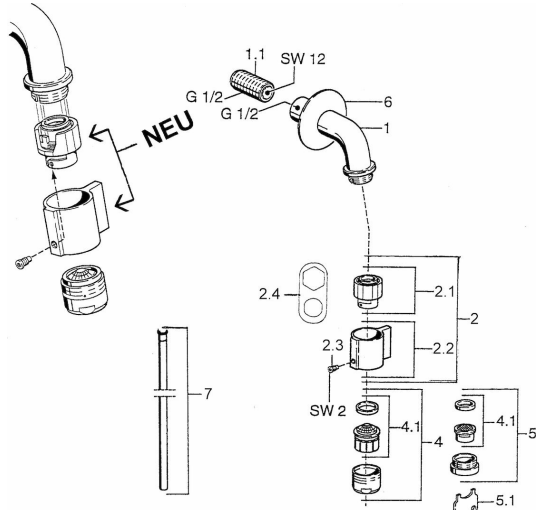

Spare parts

SP00868101

	Name	Code
1.1	Nipple	59905534
2	Headpart Chrome	59911780
2	Headpart White	59911775
2.1	Headpart	59911777
2.2	Lever Chrome	59911781
2.3	Fixing screw, M4	59911778
2.4	Tool	59912334
4	Aerator, M24x1 A White	59905419
4	Aerator, M24x1 Z Chrome	59906826
4.1	Aerator, M22/24, Z	59906830
5	Aerator, M24x1	59905721
5.1	Key for aerator	59905789
6	Covering cap Chrome	59905678
7	Coupling pipe	59910629