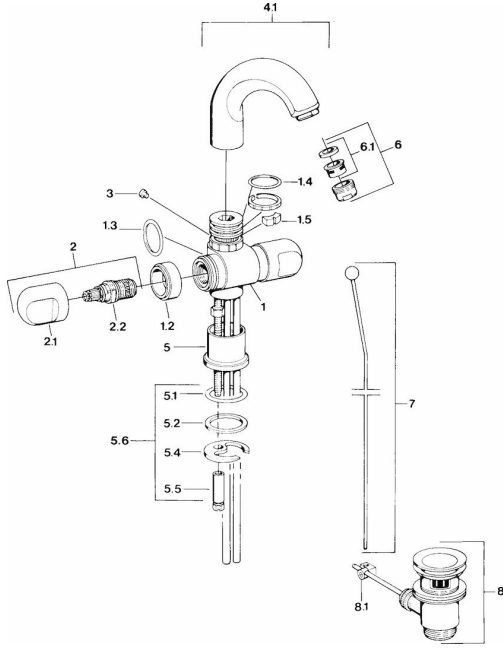

EAN: 4015474594227
static.hansa.com/00712105

Spare parts

SP00712105

	Name	Code
1.2	Decorative ring Chrome	59910797
1.4	O-ring, 32x2.5	59910233
1.5	Limiter	59910534
2.1	Handle Chrome	59910211
2.1	Temperature control handle Chrome	59910210
2.2	Headpart, 1/2"	59905114
3	Fixing bolt, M4	59910234
4.1	Spout Chrome	59911031
5.1	O-ring, d 38x3.5	59910236
5.2	Gasket, 48x33.5x2	59902283
5.4	Fixing plate	59904765
5.5	Screw, M8x1, SW13	59904766
5.6	Fixing set	59910749
6	Aerator, M24x1 A White	59905419
6	Aerator, STD M24x1 CC A Edelmessing	59906580
6	Aerator, M24 x 1 STD HC A Chrome	59902366
6.1	Aerator, M22/24 A	59902081
7	Knob Chrome Discontinued	59910230
8	Pop-up waste Edelmessing Discontinued	59906734
8	Pop-up waste Chrome	59904620
8.1	Swivel joint	59904624