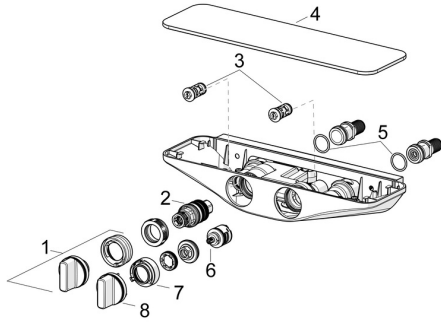

## Spare parts

### SP5863017184

	Name	Code
01	Temperature control handle Chrome	59914596
02	Thermostatic cartridge, 3.4	59914114
03	One-way valve with litter screen, (9/2018-)	59914727
03	One-way valve with litter screen	59913696
04	Cover plate Grey	59914597
05	O-ring, 25.07x2.62	59911479
06	Diverter	59914183
07	Flow limiter <span style="background-color: #cccccc;">Discontinued</span>	59914634
08	Flow control handle Chrome <span style="background-color: #cccccc;">Discontinued</span>	59914599
N.I.	Connector, G1/2	59911491
N.I.	Adapter	03990100