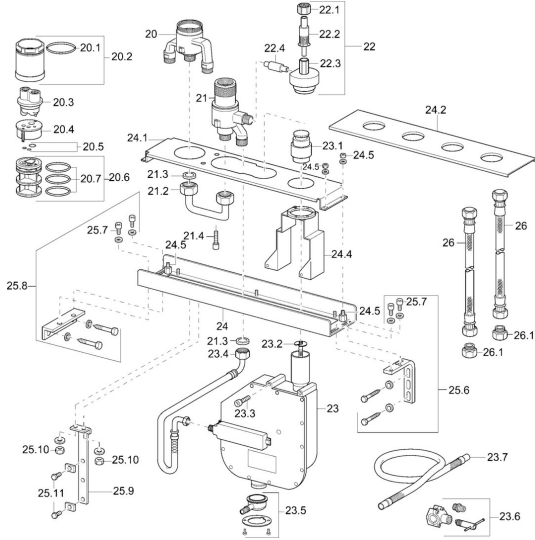

EAN: 4015474054264
static.hansa.com/53080200

Spare parts

SP53080200

	Name	Code
20.1	O-ring, 66x2 Discontinued	59912341
20.2	Eye screw, M52x1, AF45 (-2015)	59912339
20.3	Flush connector	59912299
20.4	Inner part Discontinued	59911536
20.5	Sealing kit	59904850
20.6	Adapter	59911506
20.7	O-ring, d 40x2	59911507
21.2	Coupling pipe, G3/4 Discontinued	59912363
21.3	Retaining ring, 23.9x15.2x2	59902689
21.4	Screw, M8x16, SW7 Discontinued	59912369
22	Adapter body	59912362
23	Roll box for hose	53060200
23	Roll box for hose	59914205
23.2	Disk	59912337
23.4	Hose, G3/4xG3/8 Discontinued	59912336
23.4	Hose, G3/4xG1/2, L=650	59912693
23.5	Connector	59912351
23.6	Connector	59910573
23.7	Flexible pipe, L=1500, G3/4	59912354
24	Body Discontinued	59912372
24.1	Angle coupling Discontinued	59912373
24.2	Cover plate Discontinued	59912378
24.4	Fixing part	59912352
24.5	Screw, M6, SW2.5 Discontinued	59912374
25.6	Angle coupling Discontinued	59912375
25.8	Angle coupling Discontinued	59912376
25.9	Fixing part Discontinued	59912377
26	Flexible pipe, L=1000, G3/4xG3/4	59912246
26.1	Nipple, G3/4xG1/2 Discontinued	59912370
N.I.	Test device Discontinued	59912307