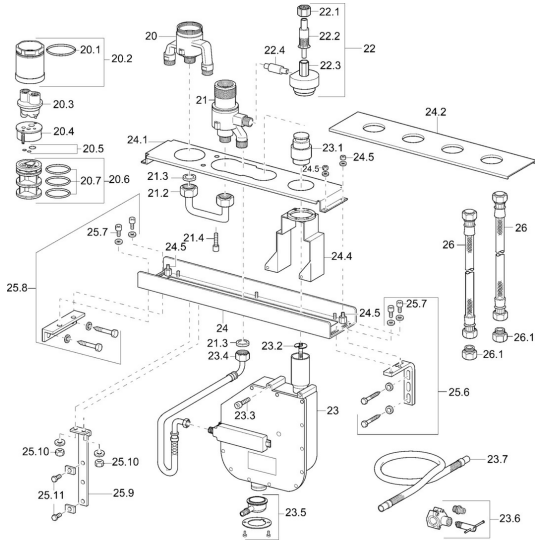

## Spare parts

### SP53080200

	Name	Code
20.1	O-ring, 66x2 <b>Discontinued</b>	59912341
20.2	Eye screw, M52x1, AF45 (-2015)	59912339
20.3	Flush connector	59912299
20.4	Inner part <b>Discontinued</b>	59911536
20.5	Sealing kit	59904850
20.6	Adapter	59911506
20.7	O-ring, d 40x2	59911507
21.2	Coupling pipe, G3/4 <b>Discontinued</b>	59912363
21.3	Retaining ring, 23.9x15.2x2	59902689
21.4	Screw, M8x16, SW7 <b>Discontinued</b>	59912369
22	Adapter body	59912362
23	Roll box for hose	53060200
23	Roll box for hose	59914205
23.2	Disk	59912337
23.4	Hose, G3/4xG3/8 <b>Discontinued</b>	59912336
23.4	Hose, G3/4xG1/2, L=650	59912693
23.5	Connector	59912351
23.6	Connector	59910573
23.7	Flexible pipe, L=1500, G3/4	59912354
24	Body <b>Discontinued</b>	59912372
24.1	Angle coupling <b>Discontinued</b>	59912373
24.2	Cover plate <b>Discontinued</b>	59912378
24.4	Fixing part	59912352
24.5	Screw, M6, SW2.5 <b>Discontinued</b>	59912374
25.6	Angle coupling <b>Discontinued</b>	59912375
25.8	Angle coupling <b>Discontinued</b>	59912376
25.9	Fixing part <b>Discontinued</b>	59912377
26	Flexible pipe, L=1000, G3/4xG3/4	59912246
26.1	Nipple, G3/4xG1/2 <b>Discontinued</b>	59912370
N.I.	Test device <b>Discontinued</b>	59912307