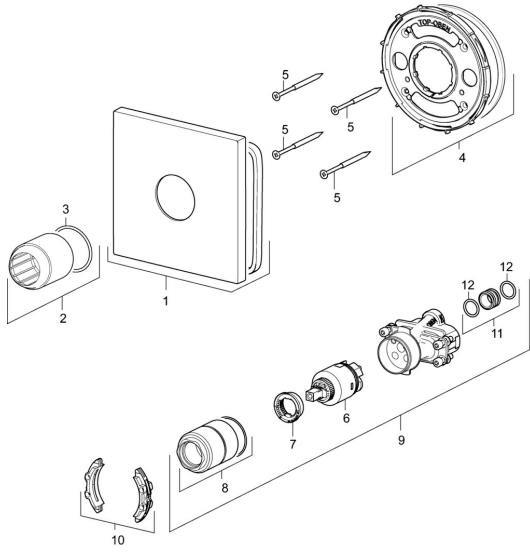

## Spare parts

### SP40559173

	Name	Code
01	Cover flange, 150x150 mm	59914423
02	Cover sleeve Chrome	59912511
03	O-ring, 41x3	59913215
04	Fixing part	59914422
05	Screw, M4.5x80	59912890
06	Cartridge, 3.5 Classic	59913075
07	Temperature adjustment limiter	59912325
08	Screw sleeve, M38x1	59912115
09	Functional unit, 3.5	59914418
10	Adapter	59914217
11	Connection nipple, (2014-)	59913885
12	O-ring, d 14x2	59912982
N.I.	Raising kit, 20 mm	59912754