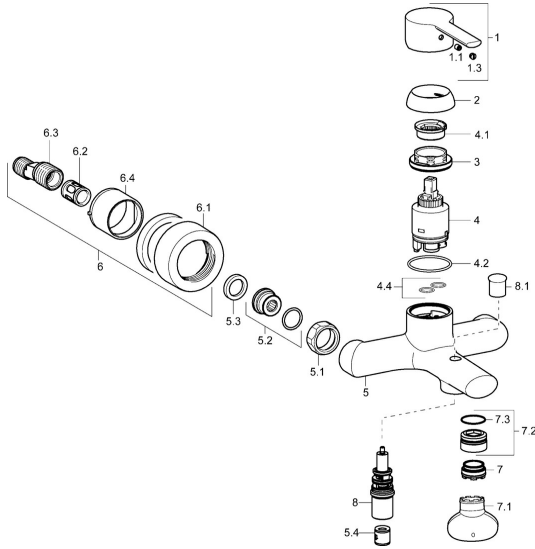

EAN: 4015474212763
static.hansa.com/03742173

Spare parts

SP03742173

	Name	Code
1	Lever Chrome	59913761
1.1	Screw, M5x8, SW2.5	59904755
1.3	Cover plug Chrome	59913762
2	Covering cap, 33x3 mm Chrome	59912504
3	Tightening nut, M40x1	1003409V
4	Cartridge, 3.5 Eco	59912324
4	Cartridge, 3.5 Classic	59913075
4.1	Temperature adjustment limiter	59912325
4.2	O-ring, d 28.24x2.62 Discontinued	59912590
4.4	O-ring, d 10.10x1.60 Discontinued	59905072
5.1	Connection nut, G3/4, AF30	59902230
5.2	Connector	59913400
5.3	Retaining ring, 23.9x15.2x2	59902689
5.4	Non-return valve	59905714
6.1	Cover flange Chrome	59913432
6.2	Silencer	59904792
6.3	Eccentric connector, G3/4xG1/2, DN15	59910254
6.4	Cover sleeve Chrome	59912651
7	Aerator, M24x1 C	59913131
7.1	Key for aerator, M24x1	59913134
7.2	Gasket ring	59913759
7.3	O-ring, d 23x1	59911509
8	Diverter	59912706
8.1	Diverter knob Chrome	59912801
N.I.	Key, SW30/34	59912108