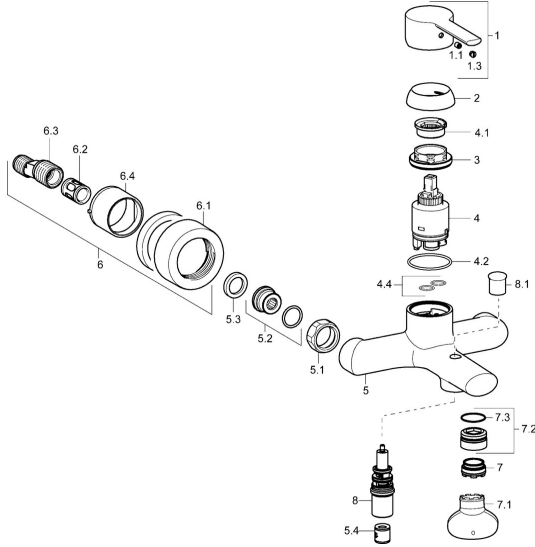

## Spare parts

### SP03742173

	Name	Code
1	Lever Chrome	59913761
1.1	Screw, M5x8, SW2.5	59904755
1.3	Cover plug Chrome	59913762
2	Covering cap, 33x3 mm Chrome	59912504
3	Tightening nut, M40x1	1003409V
4	Cartridge, 3.5 Eco	59912324
4	Cartridge, 3.5 Classic	59913075
4.1	Temperature adjustment limiter	59912325
4.2	O-ring, d 28.24x2.62 <span style="background-color: #cccccc;">Discontinued</span>	59912590
4.4	O-ring, d 10.10x1.60 <span style="background-color: #cccccc;">Discontinued</span>	59905072
5.1	Connection nut, G3/4, AF30	59902230
5.2	Connector	59913400
5.3	Retaining ring, 23.9x15.2x2	59902689
5.4	Non-return valve	59905714
6.1	Cover flange Chrome	59913432
6.2	Silencer	59904792
6.3	Eccentric connector, G3/4xG1/2, DN15	59910254
6.4	Cover sleeve Chrome	59912651
7	Aerator, M24x1 C	59913131
7.1	Key for aerator, M24x1	59913134
7.2	Gasket ring	59913759
7.3	O-ring, d 23x1	59911509
8	Diverter	59912706
8.1	Diverter knob Chrome	59912801
N.I.	Key, SW30/34	59912108