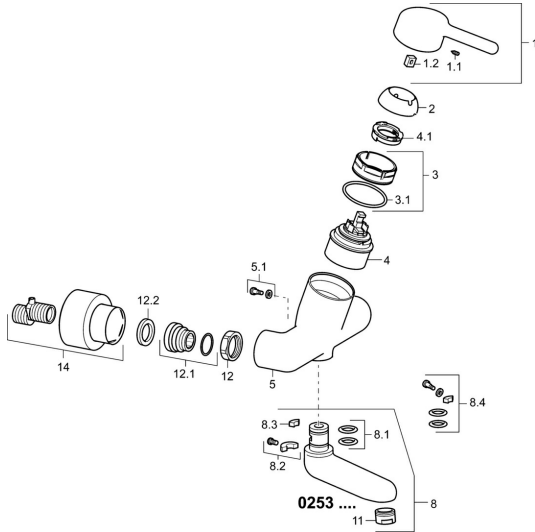

EAN: 4015474267220
static.hansa.com/02552203

Spare parts

SP02532203

	Name	Code
1	Lever, L=93 mm Chrome	59914072
1.1	Screw, M5x8, SW2.5	59904755
1.2	Bushing	59904778
2	Covering cap Chrome	59914069
3	Tightening nut, M50x1, SW45	59914070
3.1	O-ring, d 46x2	59912470
4	Cartridge, 4.8 Classic	59911437
4.1	Hot water limiter	59904759
5.1	Fixing screw, M6x12, AF2.5	59904804
8	Spout, L=161 Chrome	02692000
8	Spout, L=226 Chrome	02702000
8	Spout, L=86 Chrome	02682000
8.1	O-ring, d 15x2.5	59910423
8.2	Screw, M6x10, 2,5	59911435
8.2	Limiter	59910421
8.3	Limiter	59910422
8.4	Maintenance set	59912230
11	Aerator, M24x1 STD PL HC A Laminar (2013-) Chrome	59914054
12	Connection nut, G3/4, AF30	59902230
12.1	Connector	59913400
12.2	Retaining ring, 23.9x15.2x2	59902689
14	Cover flange pair Chrome	02720200
N.I.	Emptying valve	59912483
N.I.	Key, SW45/SW50	59905190