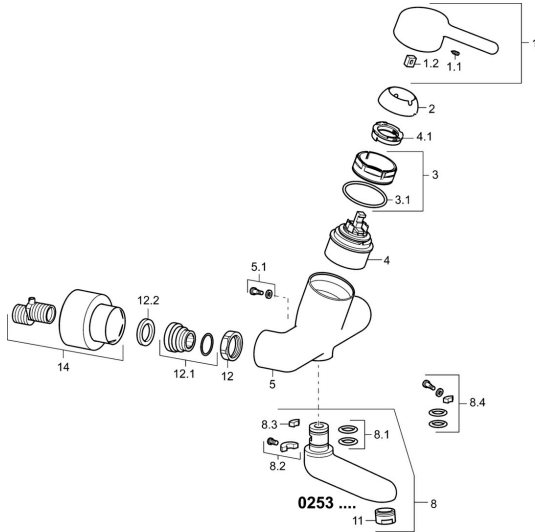

## Spare parts

### SP02532203

	Name	Code
1	Lever, L=93 mm Chrome	59914072
1.1	Screw, M5x8, SW2.5	59904755
1.2	Bushing	59904778
2	Covering cap Chrome	59914069
3	Tightening nut, M50x1, SW45	59914070
3.1	O-ring, d 46x2	59912470
4	Cartridge, 4.8 Classic	59911437
4.1	Hot water limiter	59904759
5.1	Fixing screw, M6x12, AF2.5	59904804
8	Spout, L=161 Chrome	02692000
8	Spout, L=226 Chrome	02702000
8	Spout, L=86 Chrome	02682000
8.1	O-ring, d 15x2.5	59910423
8.2	Screw, M6x10, 2,5	59911435
8.2	Limiter	59910421
8.3	Limiter	59910422
8.4	Maintenance set	59912230
11	Aerator, M24x1 STD PL HC A Laminar (2013-) Chrome	59914054
12	Connection nut, G3/4, AF30	59902230
12.1	Connector	59913400
12.2	Retaining ring, 23.9x15.2x2	59902689
14	Cover flange pair Chrome	02720200
N.I.	Emptying valve	59912483
N.I.	Key, SW45/SW50	59905190