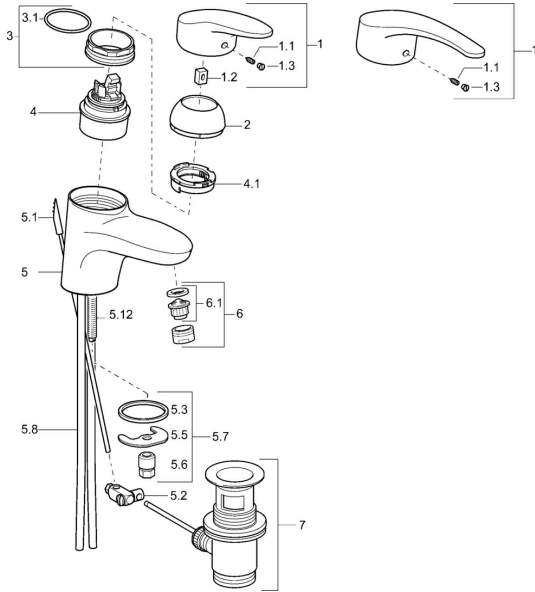

EAN: 4015474076808
static.hansa.com/01092176

Spare parts

SP01092173

	Name	Code
1	Lever, L=87 mm	59914195
1	Long lever, L=138 Chrome	01880076
1.1	Screw, M5x8, SW2.5	59904755
1.2	Bushing	59904778
1.3	Symbol plug Grey	59912112
2	Covering cap White Discontinued	59912639
2	Covering cap Gold Discontinued	59912640
2	Covering cap Chrome	59912638
3	Eye screw, M50x1, SW45	59904775
3.1	O-ring, d 43x2.5	59911166
4	Cartridge, 4.8 eco	59904601
4	Cartridge, 4.8 Eco-Top	59911431
4.1	Hot water limiter	59904759
5.1	Pop-up operating rod Chrome Discontinued	59913033
5.2	Swivel joint	59904624
5.3	Gasket, 37x48x3.5	59911422
5.5	Fixing plate	59904765
5.6	Screw, M8x1, SW13	59904766
5.7	Fixing set	59910749
5.8	Installation coupling pair Chrome	59911791
5.8	Hose	59912709
5.9	Coupling pipe, L=430, M10x1	59912550
5.9	Flexible pipe, L=430, G3/8-M10x1	59912515
5.12	Fixing screw, M8x1, L=140	59912474
6	Aerator, M24x1 (2011-)	59913739
6	Aerator, M24x1 STD HC A Chrome	59902366
6	Aerator, M24x1 A White Discontinued	59905419
6.1	Aerator, M22/24 A	59902081
7	Pop-up waste Chrome	59904620
N.I.	Installation kit	59913083