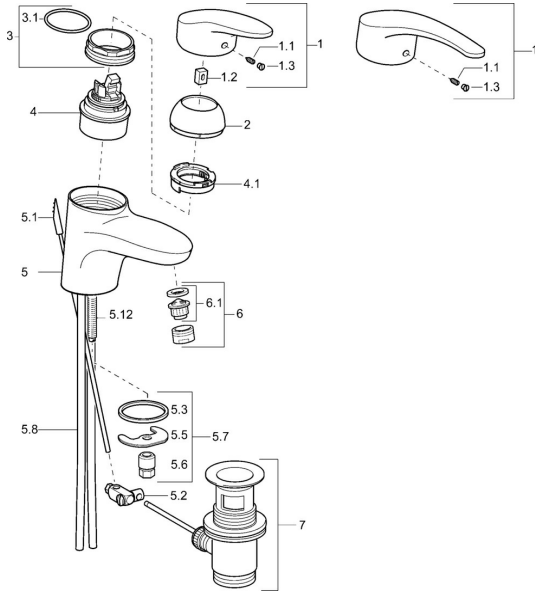

## Spare parts

### SP01092173

	Name	Code
1	Lever, L=87 mm	59914195
1	Long lever, L=138 Chrome	01880076
1.1	Screw, M5x8, SW2.5	59904755
1.2	Bushing	59904778
1.3	Symbol plug Grey	59912112
2	Covering cap White <b>Discontinued</b>	59912639
2	Covering cap Gold <b>Discontinued</b>	59912640
2	Covering cap Chrome	59912638
3	Eye screw, M50x1, SW45	59904775
3.1	O-ring, d 43x2.5	59911166
4	Cartridge, 4.8 eco	59904601
4	Cartridge, 4.8 Eco-Top	59911431
4.1	Hot water limiter	59904759
5.1	Pop-up operating rod Chrome <b>Discontinued</b>	59913033
5.2	Swivel joint	59904624
5.3	Gasket, 37x48x3.5	59911422
5.5	Fixing plate	59904765
5.6	Screw, M8x1, SW13	59904766
5.7	Fixing set	59910749
5.8	Installation coupling pair Chrome	59911791
5.8	Hose	59912709
5.9	Coupling pipe, L=430, M10x1	59912550
5.9	Flexible pipe, L=430, G3/8-M10x1	59912515
5.12	Fixing screw, M8x1, L=140	59912474
6	Aerator, M24x1 (2011-)	59913739
6	Aerator, M24x1 STD HC A Chrome	59902366
6	Aerator, M24x1 A White <b>Discontinued</b>	59905419
6.1	Aerator, M22/24 A	59902081
7	Pop-up waste Chrome	59904620
N.I.	Installation kit	59913083