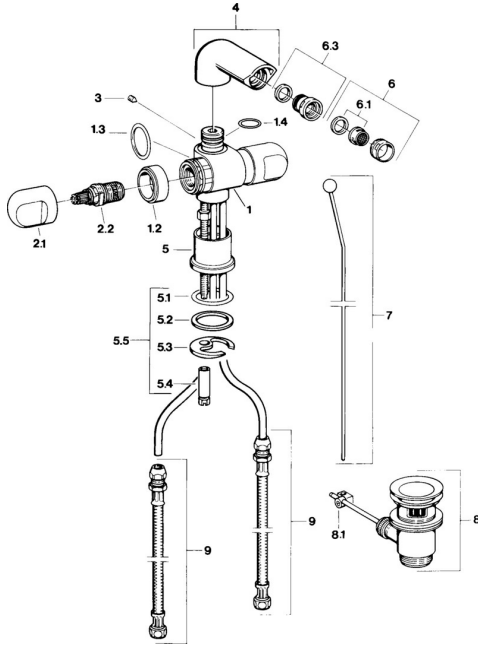

## Spare parts

### SP00733105

	Name		Code
1.2	Decorative ring Chrome <span>Discontinued</span>		59910797
2.1	Handle Chrome <span>Discontinued</span>		59910211
2.1	Temperature control handle Chrome <span>Discontinued</span>		59910210
2.2	Headpart, G1/2		59905114
3	Screw, M5x8, SW2.5		59904755
5.1	O-ring, d 38x3.5		59910236
5.2	Gasket, 48x33.5x2		59902283
5.3	Fixing plate		59904765
5.4	Screw, M8x1, SW13		59904766
5.5	Fixing set		59910749
6	Aerator, M24x1 STD CC A Edelmessing <span>Discontinued</span>		59906580
6	Aerator, M24x1 STD HC A Chrome		59902366
6	Aerator, M24x1 A White <span>Discontinued</span>		59905419
6.1	Aerator, M22/24 A		59902081
6.3	Ball joint for bidet faucet, M24x1		59904920
7	Knob Chrome <span>Discontinued</span>		59910230
8	Pop-up waste Chrome		59904620
8	Pop-up waste Edelmessing <span>Discontinued</span>		59906734
8.1	Swivel joint		59904624
9	Flexible pipe, L=320, G3/8xG3/8 <span>Discontinued</span>		59905019