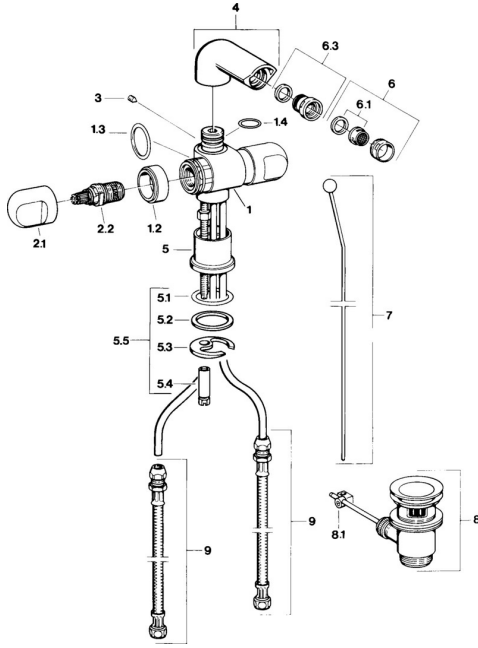

EAN: 4015474605886
static.hansa.com/0073310593

Spare parts

SP00733105

	Name		Code
1.2	Decorative ring Chrome Discontinued		59910797
2.1	Handle Chrome Discontinued		59910211
2.1	Temperature control handle Chrome Discontinued		59910210
2.2	Headpart, G1/2		59905114
3	Screw, M5x8, SW2.5		59904755
5.1	O-ring, d 38x3.5		59910236
5.2	Gasket, 48x33.5x2		59902283
5.3	Fixing plate		59904765
5.4	Screw, M8x1, SW13		59904766
5.5	Fixing set		59910749
6	Aerator, M24x1 STD CC A Edelmessing Discontinued		59906580
6	Aerator, M24x1 STD HC A Chrome		59902366
6	Aerator, M24x1 A White Discontinued		59905419
6.1	Aerator, M22/24 A		59902081
6.3	Ball joint for bidet faucet, M24x1		59904920
7	Knob Chrome Discontinued		59910230
8	Pop-up waste Chrome		59904620
8	Pop-up waste Edelmessing Discontinued		59906734
8.1	Swivel joint		59904624
9	Flexible pipe, L=320, G3/8xG3/8 Discontinued		59905019