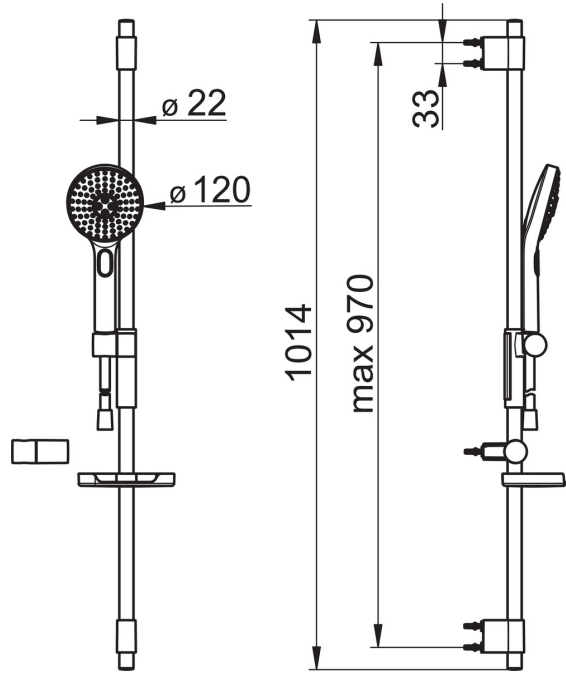

EAN: 4057304005114  
[static.hansa.com/84370130](http://static.hansa.com/84370130)

- Shower
- Wall mounted
- Chrome/Light grey
- Hand shower, Shower rail, Soap dish, Shower holder, Shower hose (1750 mm), Anti limescale technology (easy to clean), Twist guard for shower hose
- Pulsating, Intense, Sensitive
- Flexible length / can be shortened

### Flow properties

Flow-rate at 3 bar (with flow controller) **15.0 l/min**

### Technical properties

Hot water supply **max. +65°C**  
 Working pressure **0.5-5 bar**  
 Connection size **G1/2**  
 Length / Height **970 mm**

#### SP64860120

	Name	Code
01	Slide for shower rail	59914252
02	Wall bracket	59914253