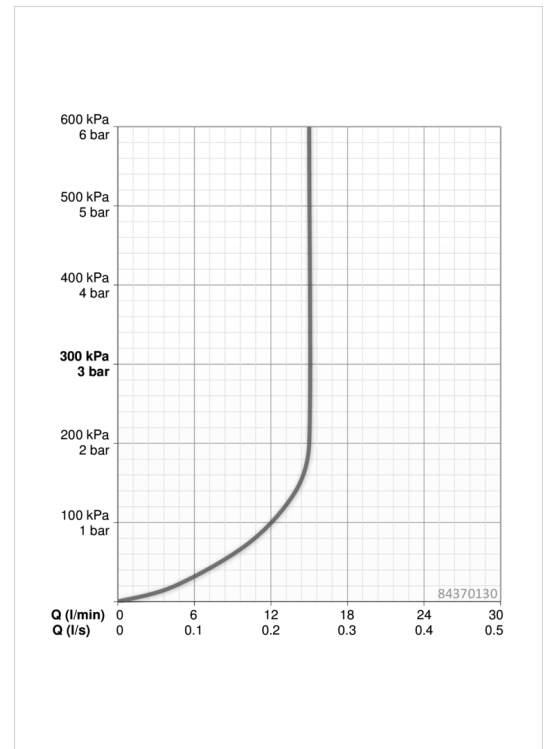

EAN: 4057304005114  
[static.hansa.com/84370130](http://static.hansa.com/84370130)

- Shower
- Wall mounted
- Chrome/Light grey
- Hand shower, Shower rail, Soap dish, Shower holder, Shower hose (1750 mm), Anti limescale technology (easy to clean), Twist guard for shower hose
- Pulsating, Intense, Sensitive
- Flexible length / can be shortened

### Flow properties

Flow-rate at 3 bar (with flow controller) **15.0 l/min**

### Technical properties

Hot water supply **max. +65°C**  
 Working pressure **0.5-5 bar**  
 Connection size **G1/2**  
 Length / Height **970 mm**