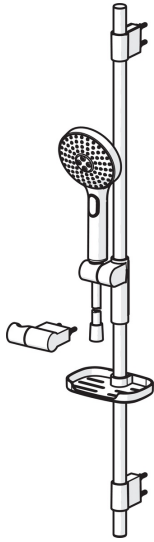

EAN: 4057304005114  
[static.hansa.com/84370130](http://static.hansa.com/84370130)

- Shower
- Wall mounted
- Chrome/Light grey
- Hand shower, Shower rail, Soap dish, Shower holder, Shower hose (1750 mm), Anti limescale technology (easy to clean), Twist guard for shower hose
- Pulsating, Intense, Sensitive
- Flexible length / can be shortened

### Flow properties

Flow-rate at 3 bar (with flow controller) **15.0 l/min**

### Technical properties

Hot water supply **max. +65°C**  
 Working pressure **0.5-5 bar**  
 Connection size **G1/2**  
 Length / Height **970 mm**

#### SP64860120

	Name	Code
01	Slide for shower rail	59914252
02	Wall bracket	59914253