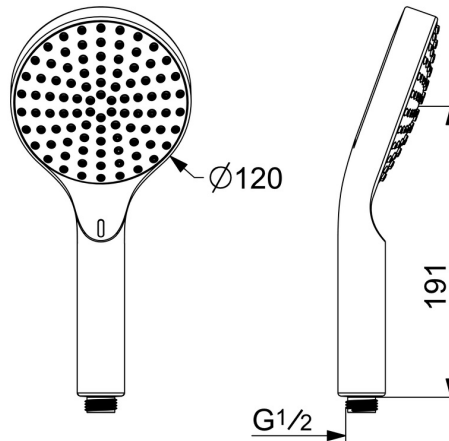

EAN: 4057304015618
static.hansa.com/84310180

Digital hand shower
 Designed to help you save water – with little effort.

Save up to 22% in water and energy consumption with our new HANSAACTIVEJET Digital hand shower. By connecting the hand shower to the Digital Hand Shower App, you can set water consumption goals, receive data on your long-term usage, and to access tips on saving water.

- Integrated display provides insights on total water and energy consumptions
- Powered by water flow – no batteries required
- Simple to attach – fits to all standard showers

- Shower solutions
- Accessories
- Self-powered, Bluetooth®
- Chrome/Light grey
- Anti limescale technology (easy to clean)
- Sensitive – Gentle water stream
- Light indicated function(s)
- Display with real time feedback about the water and energy consumption
- 1 spray function

Technical data

Flow properties

Flow-rate at 3 bar (with flow controller) **13.2 l/min**

Technical properties

Hot water supply **max. +65°C**
 Working pressure **0.5-5 bar**
 Connection size **G1/2**
 Material **Composite**