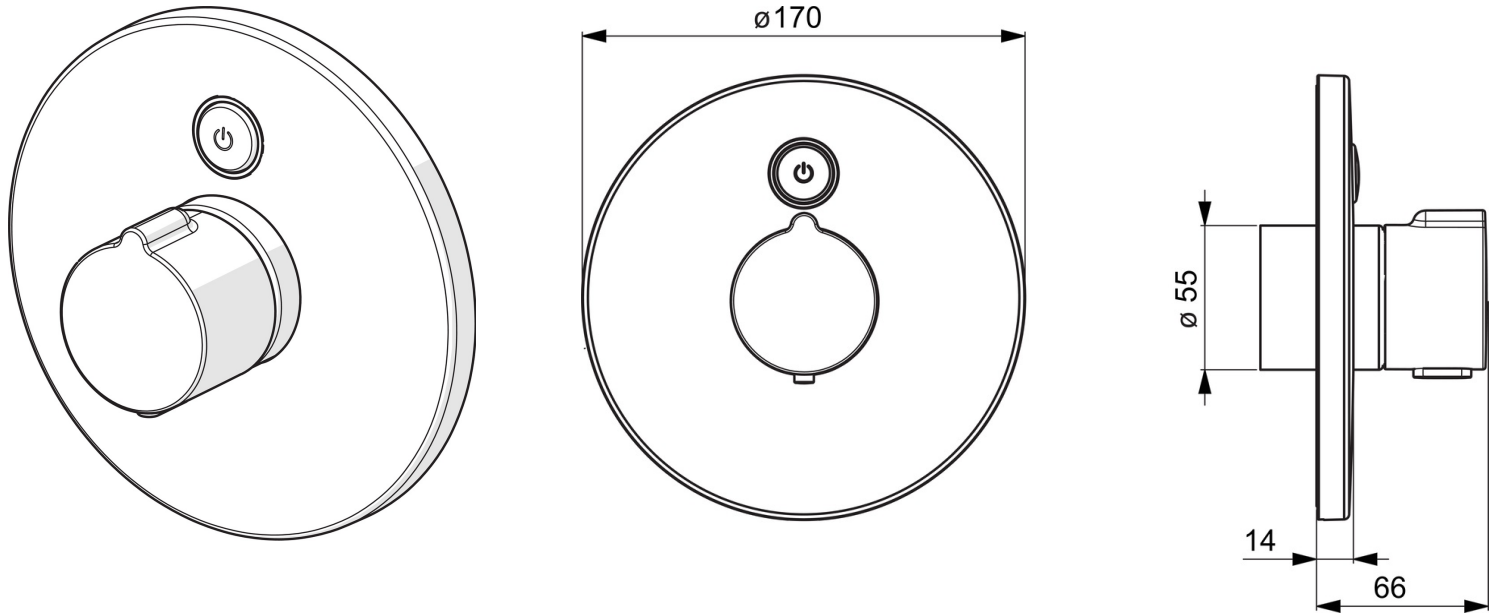

Spare parts