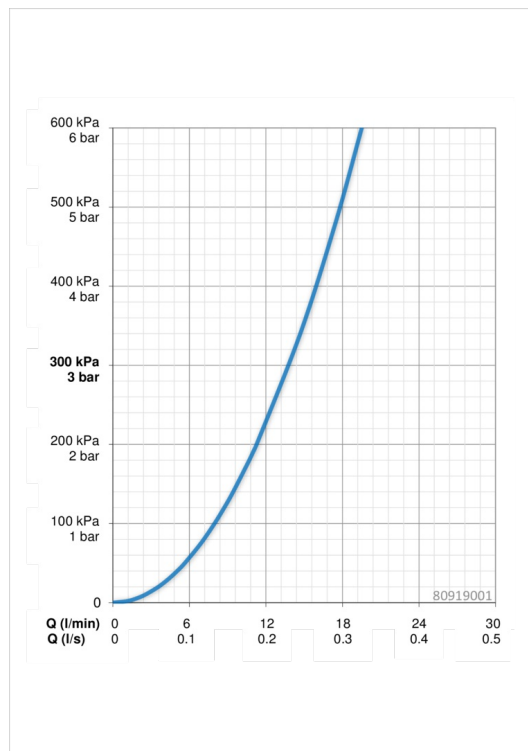

EAN: 4057304008566
static.hansa.com/80919001

- Public
- Sada pro konečnou montáž, Termostatická, Tiptronic, Samostatný transformátor
- Podomítková instalace
- Chrom
- Rukojeť regulátoru teploty
- Tlačítko
- Funkce pro nastavení maximální teploty a průtoku vody, Bezpečnostní pojistka proti opaření při 38 °C
- Termostatická kartuše pro ovládání teploty, Zpětný ventil (-y)
- Elektromagnetický ventil řízený impulsem, Externí řídicí jednotka, Světelná indikace funkcí
- Možnost dalšího nastavení softwaru pomocí tlačítka
- Roundwallrosette, BLUECLICK
- WithoutTransformer
- This item is also available with special programming. For example the duration of possible showering can be preset. For more information please contact our office.

Technical data

Flow properties

Flow-rate at 3 bar **13.8 l/min**

Technical properties

Hot water supply **max. +70°C**
Working pressure **1-10 bar**

Software settings

Automatic flush **off (off/6/12/18/24/30/36/48/60/72 h)**
Automatic flush period **30 s (30/60/90/120/180/240/300/360/480/600 s)**
Max. flow period **45 s (15/30/45/60/75/90/105/120/135/150 s)**

Electronic properties

Electrical Connection **12 VDC**

Regulations

EMC Directive **C E 2014/30/EU**
EN standard **EN 15091, EN 1111**
Protection class **IP 55**