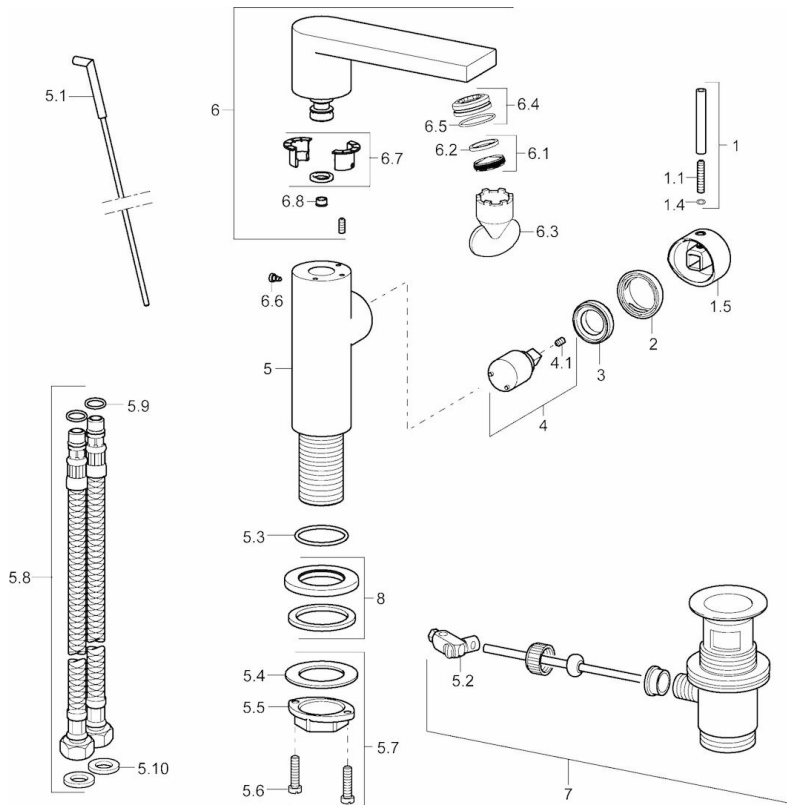

EAN: 4015474261419  
[static.hansa.com/57142201](http://static.hansa.com/57142201)

- Washbasin
- Single-lever, side operated
- Deck mounted
- Chrome
- Swivel spout
- PCA® - constant flow rate regardless of pressure variations, Laminar stream
- Pin shape, Hot/Cold symbols, Single operating lever/handle
- Litter filter(s),  $\phi$  25 mm ceramic cartridge for flow and temperature control
- Flexible inlet pipes
- Inner body made of DZR brass
- WithoutPopUpWaste

### Technical properties

DN-size (nominal dimension)	<b>DN15</b>
Hot water supply	<b>max. +80°C</b>
Working pressure	<b>1-10 bar</b>
Connection size	<b>G3/8</b>
Projection	<b>122 mm</b>
Material	<b>Brass</b>

## Spare parts

### SP57152201

	Name	Code
1	Lever, 50 mm, d 7 mm	59913097
1.1	Pin, M5x23, SW2.5	59913955
1.4	O-ring, d 3x1.5	59913100
1.5	Cap	59913956
2	Covering cap	59913957
3	Tightening nut, M32x1, SW24	59913958
4	Cartridge, 2.5	59913914
4.1	Screw, M4x4	59901027
5.1	Pop-up operating rod	59913959
5.2	Swivel joint	59904624
5.3	O-ring, 35.00x2.50	59905020
5.7	Fixing set	59913371
5.8	Flexible pipe, M8x1xG3/8, L=430	59913964
5.9	O-ring, 6x1.4	59913266
5.10	Gasket, 9.5x14.4x2	59912551
6	Spout	59913960
6.1	Aerator, M24x1	59913132
6.1	Aerator, M24x1 HC SSR-STD	59914015
6.3	Key for aerator, SLIM AIR	59914013
6.3	Key for aerator, M24 x 1	59913134
6.4	Fitting ring for aerator, M24x1, SW17, (2019-)	59914744
6.4	Fitting ring for aerator	59913961
6.6	Screw, M4x7	59902075
6.7	Sealing kit	59911884
7	Pop-up waste	59904620
8	Cover flange, d 55 mm	59913963
N.I.	Cover plug	59911840