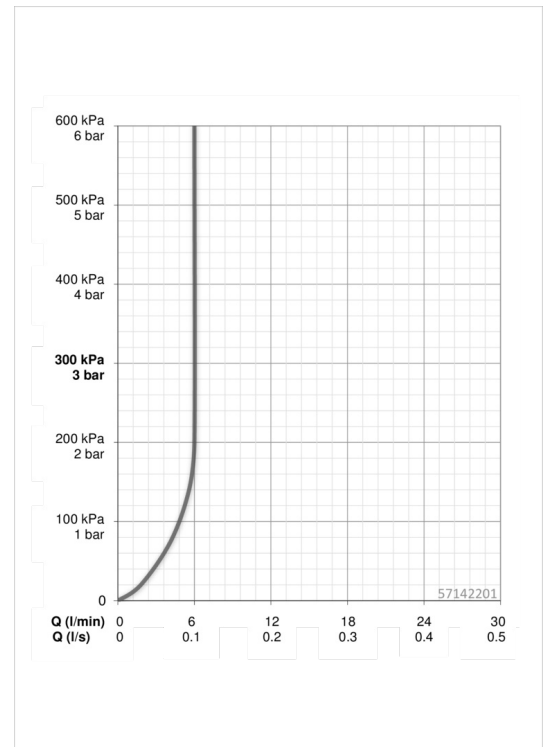

EAN: 4015474261419
static.hansa.com/57142201

- Washbasin
- Single-lever, side operated
- Deck mounted
- Chrome
- Swivel spout
- PCA® - constant flow rate regardless of pressure variations, Laminar stream
- Pin shape, Hot/Cold symbols, Single operating lever/handle
- Litter filter(s), ϕ 25 mm ceramic cartridge for flow and temperature control
- Flexible inlet pipes
- Inner body made of DZR brass
- WithoutPopUpWaste

Technical data

Flow properties

Flow-rate at 3 bar (with flow controller)	6.0 l/min
Pressure loss with flow (0.1 l/s)	2 bar

Technical properties

DN-size (nominal dimension)	DN15
Hot water supply	max. +80°C
Working pressure	1-10 bar
Connection size	G3/8
Projection	122 mm
Material	Brass

Regulations

EN standard	EN 817