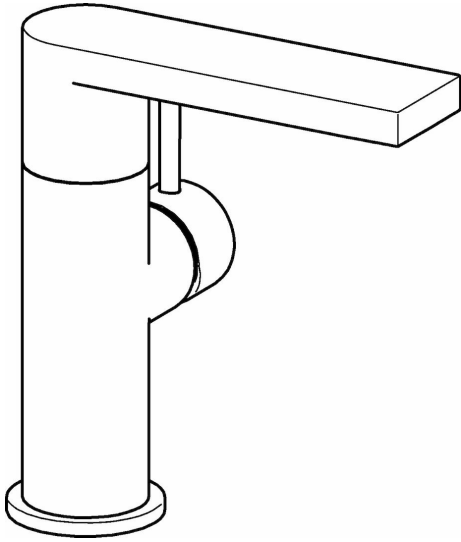

Spare parts

SP57152201

	Name	Code
1	Lever, 50 mm, d 7 mm	59913097
1.1	Pin, M5x23, SW2.5	59913955
1.4	O-ring, d 3x1.5	59913100
1.5	Cap	59913956
2	Covering cap	59913957
3	Tightening nut, M32x1, SW24	59913958
4	Cartridge, 2.5	59913914
4.1	Screw, M4x4	59901027
5.1	Pop-up operating rod	59913959
5.2	Swivel joint	59904624
5.3	O-ring, 35.00x2.50	59905020
5.7	Fixing set	59913371
5.8	Flexible pipe, M8x1xG3/8, L=430	59913964
5.9	O-ring, 6x1.4	59913266
5.10	Gasket, 9.5x14.4x2	59912551
6	Spout	59913960
6.1	Aerator, M24x1	59913132
6.1	Aerator, M24x1 HC SSR-STD	59914015
6.3	Key for aerator, SLIM AIR	59914013
6.3	Key for aerator, M24 x 1	59913134
6.4	Fitting ring for aerator, M24x1, SW17, (2019-)	59914744
6.4	Fitting ring for aerator	59913961
6.6	Screw, M4x7	59902075
6.7	Sealing kit	59911884
7	Pop-up waste	59904620
8	Cover flange, d 55 mm	59913963
N.I.	Cover plug	59911840