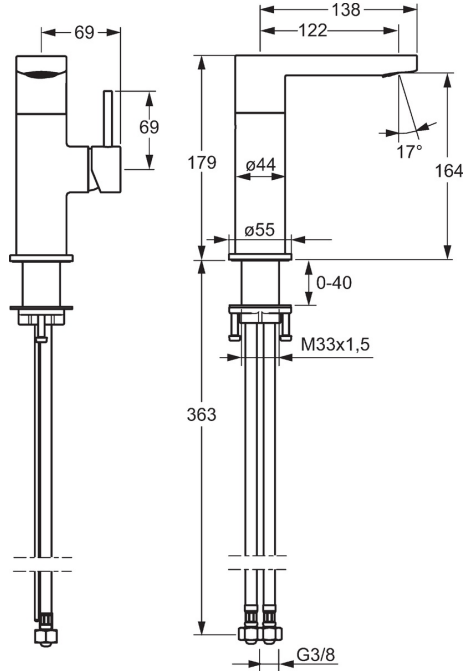

Spare parts

SP57152201

	Name	Code
1	Lever, 50 mm, d 7 mm	59913097
1.1	Pin, M5x23, SW2.5	59913955
1.4	O-ring, d 3x1.5	59913100
1.5	Cap	59913956
2	Covering cap	59913957
3	Tightening nut, M32x1, SW24	59913958
4	Cartridge, 2.5	59913914
4.1	Screw, M4x4	59901027
5.1	Pop-up operating rod	59913959
5.2	Swivel joint	59904624
5.3	O-ring, 35.00x2.50	59905020
5.7	Fixing set	59913371
5.8	Flexible pipe, M8x1xG3/8, L=430	59913964
5.9	O-ring, 6x1.4	59913266
5.10	Gasket, 9.5x14.4x2	59912551
6	Spout	59913960
6.1	Aerator, M24x1	59913132
6.1	Aerator, M24x1 HC SSR-STD	59914015
6.3	Key for aerator, SLIM AIR	59914013
6.3	Key for aerator, M24 x 1	59913134
6.4	Fitting ring for aerator, M24x1, SW17, (2019-)	59914744
6.4	Fitting ring for aerator	59913961
6.6	Screw, M4x7	59902075
6.7	Sealing kit	59911884
7	Pop-up waste	59904620
8	Cover flange, d 55 mm	59913963
N.I.	Cover plug	59911840