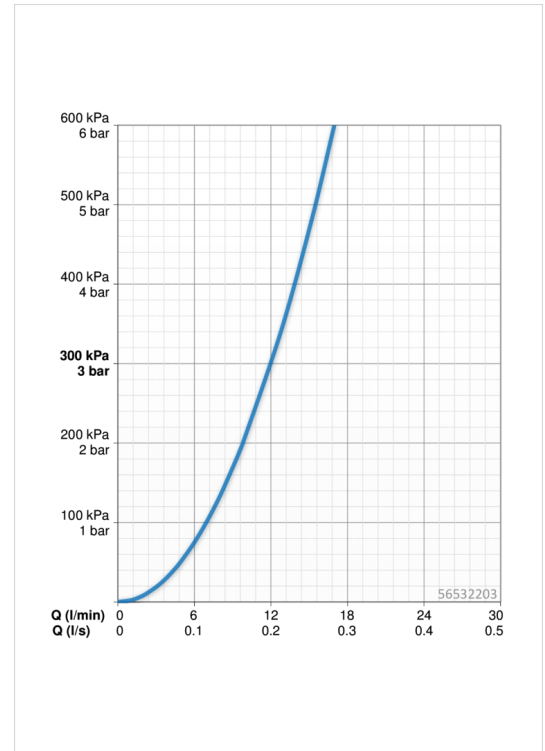

EAN: 4057304012297
static.hansa.com/56532203

- Kitchen
- Single-lever
- Deck mounted
- Chrome
- Swivel spout, Swivel range limiting option
- Standard aerator
- Hot/Cold symbols, Single operating lever/handle
- Limitation option for maximum temperature and flow-rate, Adjustable hot water stop (included, retrofittable)
- $\varnothing$ 35 mm ceramic cartridge for flow and temperature control
- Flexible inlet pipes
- Inner body made of DZR brass, 3S-installation system for safe and simple mounting

Technical data

Flow properties

Flow-rate at 3 bar **12.0 l/min**

Technical properties

DN-size (nominal dimension) **DN15**
Hot water supply **max. +80°C**
Working pressure **0.5-10 bar**
Connection size **G3/8**
Projection **216 mm**
Material **Brass**

Regulations

EN standard **EN 817**
Noise class **I (ISO3822)**