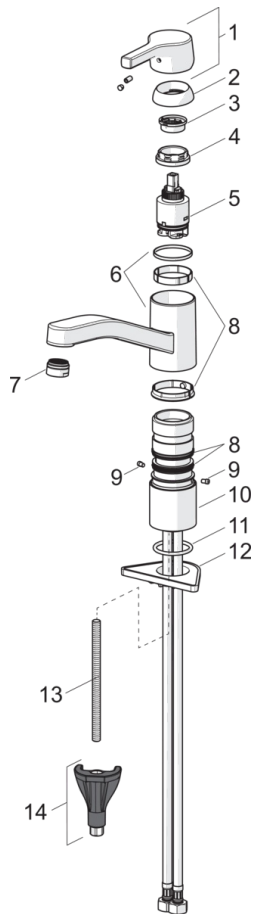

EAN: 4057304012297  
[static.hansa.com/56532203](http://static.hansa.com/56532203)

- Kitchen
- Single-lever
- Deck mounted
- Chrome
- Swivel spout, Swivel range limiting option
- Standard aerator
- Hot/Cold symbols, Single operating lever/handle
- Limitation option for maximum temperature and flow-rate, Adjustable hot water stop (included, retrofittable)
- $\varnothing$  35 mm ceramic cartridge for flow and temperature control
- Flexible inlet pipes
- Inner body made of DZR brass, 3S-installation system for safe and simple mounting

### Flow properties

Flow-rate at 3 bar **12.0 l/min**

### Technical properties

DN-size (nominal dimension) **DN15**  
 Hot water supply **max. +80°C**  
 Working pressure **0.5-10 bar**  
 Connection size **G3/8**  
 Projection **216 mm**  
 Material **Brass**

### SP56532203

	Name	Code
01	Lever	59914712
02	Covering cap, 33 x 3 mm	59912504
03	Temperature adjustment limiter	59912325
04	Tightening nut, M37x1, AF30	59912111
05	Cartridge, 3.5 Classic	59913075
06	Spout	59914432
07	Aerator, M24 x 1 STD HC A	59902366
08	Sealing kit	59913968
09	Spout overturning stopper	59914437
10	Raising socket	59913973
11	Bottom seal	59914591
12	Supporting plate	59910008
13	Fixing screw, M8x1, L=130	59914474
14	Fixing set	59914475