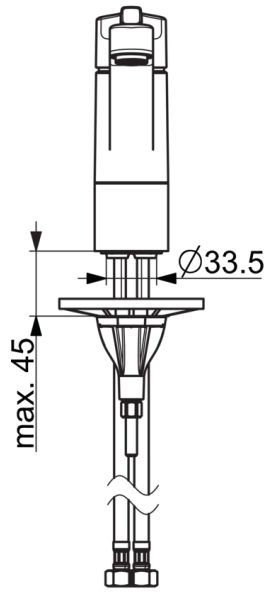

Spare parts

SP56532203

	Name	Code
01	Lever	59914712
02	Covering cap, 33 x 3 mm	59912504
03	Temperature adjustment limiter	59912325
04	Tightening nut, M37x1, AF30	59912111
05	Cartridge, 3.5 Classic	59913075
06	Spout	59914432
07	Aerator, M24 x 1 STD HC A	59902366
08	Sealing kit	59913968
09	Spout overturning stopper	59914437
10	Raising socket	59913973
11	Bottom seal	59914591
12	Supporting plate	59910008
13	Fixing screw, M8x1, L=130	59914474
14	Fixing set	59914475