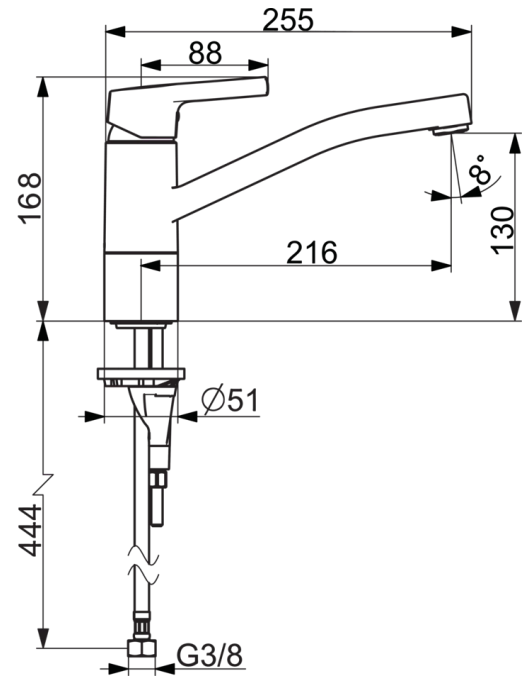

Spare parts

SP56532203

	Name	Code
01	Lever	59914712
02	Covering cap, 33 x 3 mm	59912504
03	Temperature adjustment limiter	59912325
04	Tightening nut, M37x1, AF30	59912111
05	Cartridge, 3.5 Classic	59913075
06	Spout	59914432
07	Aerator, M24 x 1 STD HC A	59902366
08	Sealing kit	59913968
09	Spout overturning stopper	59914437
10	Raising socket	59913973
11	Bottom seal	59914591
12	Supporting plate	59910008
13	Fixing screw, M8x1, L=130	59914474
14	Fixing set	59914475