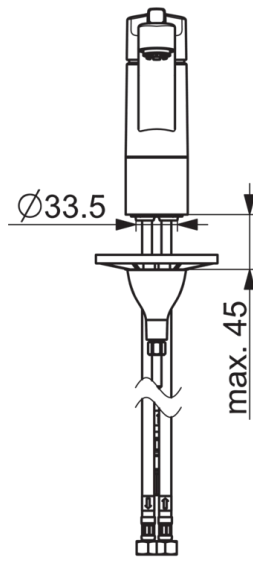

Spare parts

SP56481103

	Name	Code
01	Lever	59914712
02	Covering cap, 33 x 3 mm	59912504
03	Temperature adjustment limiter	59912325
04	Tightening nut, M37x1, AF30	59912111
05	Cartridge, 3.5 Classic	59913075
06	Spout	59914432
07	Aerator, M24x1, Low pressure	59902692
08	Sealing kit	59913968
09	Spout overturning stopper	59914437
10	Raising socket	59913973
11	Bottom seal	59914591
12	Supporting plate	59910008
13	Fixing screw, M8x1, L=130	59914474
14	Fixing set	59914475