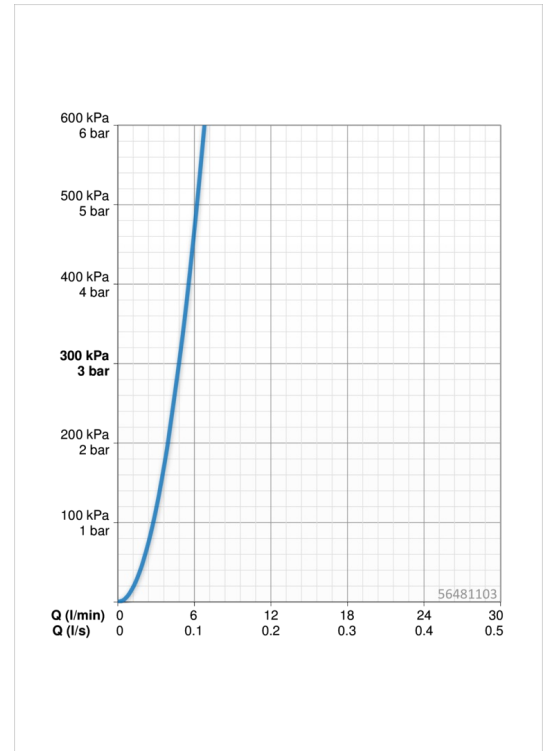

EAN: 4057304012389
static.hansa.com/56481103

- Kitchen
- Single-lever, Low pressure
- Deck mounted
- Chrome
- Swivel spout, Swivel range limiting option
- Laminar stream, Standard aerator
- Hot/Cold symbols, Single operating lever/handle
- Limitation option for maximum temperature and flow-rate, Adjustable hot water stop (included, retrofittable)
- $\varnothing$ 35 mm ceramic cartridge for flow and temperature control
- Flexible inlet pipes
- Inner body made of DZR brass, 3S-installation system for safe and simple mounting

Technical data

Flow properties

Flow-rate at 3 bar **4.8 l/min**

Technical properties

DN-size (nominal dimension) **DN15**
Hot water supply **max. +80°C**
Working pressure **0.5-5 bar**
Connection size **G3/8**
Projection **215 mm**
Material **Brass**

Regulations

EN standard **EN 817**
Noise class **I (ISO3822)**