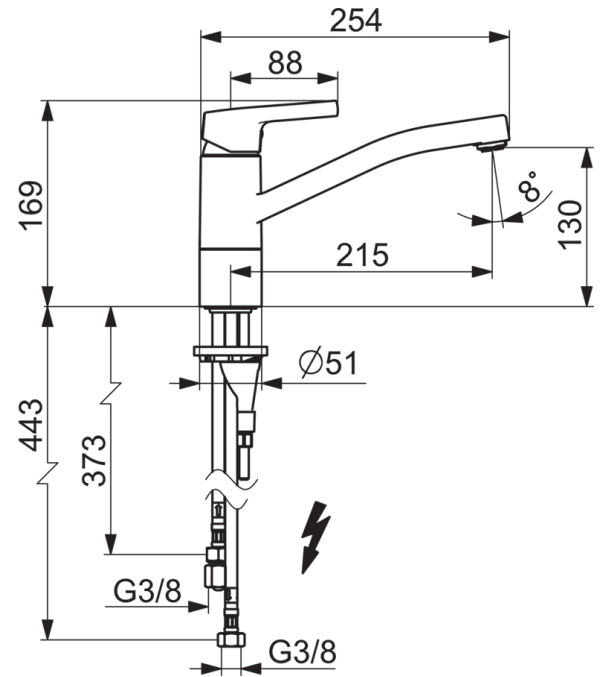

Spare parts

SP56481103

	Name	Code
01	Lever	59914712
02	Covering cap, 33 x 3 mm	59912504
03	Temperature adjustment limiter	59912325
04	Tightening nut, M37x1, AF30	59912111
05	Cartridge, 3.5 Classic	59913075
06	Spout	59914432
07	Aerator, M24x1, Low pressure	59902692
08	Sealing kit	59913968
09	Spout overturning stopper	59914437
10	Raising socket	59913973
11	Bottom seal	59914591
12	Supporting plate	59910008
13	Fixing screw, M8x1, L=130	59914474
14	Fixing set	59914475