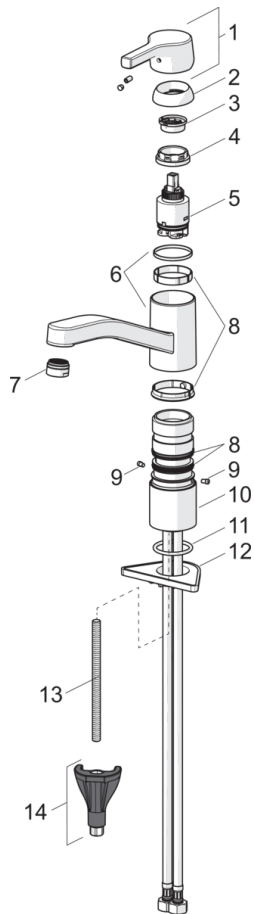

EAN: 4057304012389  
[static.hansa.com/56481103](http://static.hansa.com/56481103)

- Kitchen
- Single-lever, Low pressure
- Deck mounted
- Chrome
- Swivel spout, Swivel range limiting option
- Laminar stream, Standard aerator
- Hot/Cold symbols, Single operating lever/handle
- Limitation option for maximum temperature and flow-rate, Adjustable hot water stop (included, retrofittable)
- $\varnothing$  35 mm ceramic cartridge for flow and temperature control
- Flexible inlet pipes
- Inner body made of DZR brass, 3S-installation system for safe and simple mounting

### Flow properties

Flow-rate at 3 bar **4.8 l/min**

### Technical properties

DN-size (nominal dimension) **DN15**  
 Hot water supply **max. +80°C**  
 Working pressure **0.5-5 bar**  
 Connection size **G3/8**  
 Projection **215 mm**  
 Material **Brass**

### SP56481103

	Name	Code
01	Lever	59914712
02	Covering cap, 33 x 3 mm	59912504
03	Temperature adjustment limiter	59912325
04	Tightening nut, M37x1, AF30	59912111
05	Cartridge, 3.5 Classic	59913075
06	Spout	59914432
07	Aerator, M24x1, Low pressure	59902692
08	Sealing kit	59913968
09	Spout overturning stopper	59914437
10	Raising socket	59913973
11	Bottom seal	59914591
12	Supporting plate	59910008
13	Fixing screw, M8x1, L=130	59914474
14	Fixing set	59914475