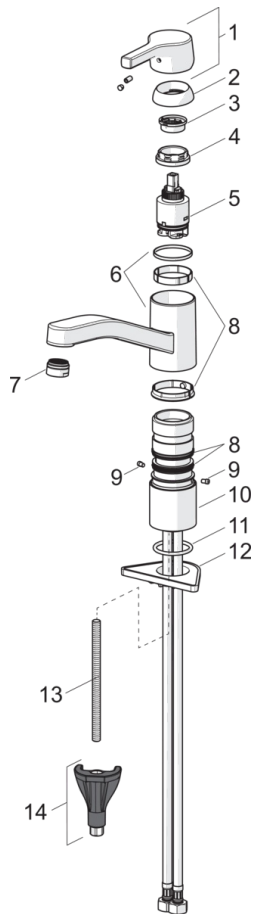

### Flow properties

Flow-rate at 3 bar **4.8 l/min**

### Technical properties

DN-size (nominal dimension) **DN15**  
 Hot water supply **max. +80°C**  
 Working pressure **0.5-5 bar**  
 Connection size **G3/8**  
 Projection **215 mm**  
 Material **Mosaz**

## Spare parts