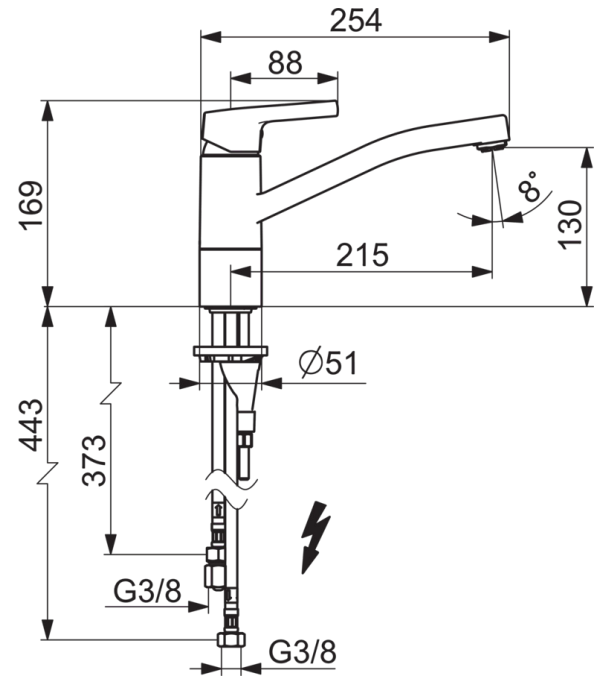

Spare parts

SP56481103

Name	Code
01 Páka	59914712
02 Krytka, 33 x 3 mm	59912504
03 Temperature adjustment limiter	59912325
04 Upevňovací matice, M37x1, AF30	59912111
05 Kartuše, 3.5 Classic	59913075
06 Výtokové rameno Discontinued	59914432
07 Aerátor, M24x1, Low pressure	59902692
08 Těsnící sada	59913968
09 Omezovač Discontinued	59914437
10 Distanční podložka	59913973
11 Myčka	59914591
12 Upevňovací destička	59910008
13 Upevňovací šroub, M8x1, L=130	59914474
14 Upevňovací set	59914475