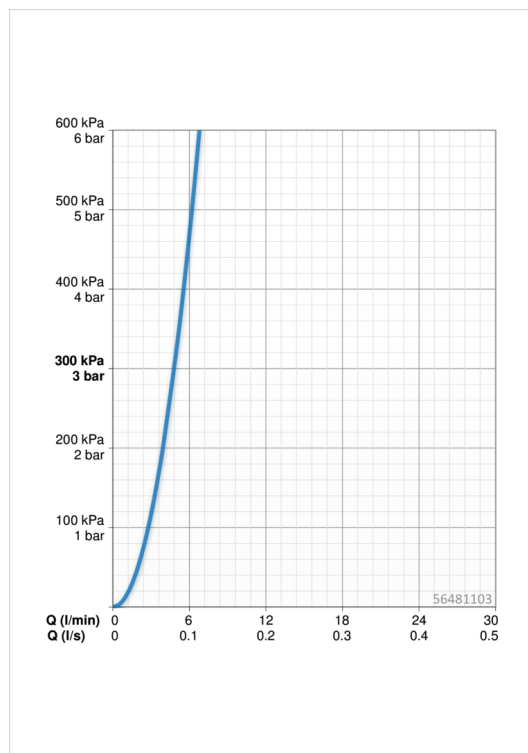

EAN: 4057304012389
static.hansa.com/56481103

- Kitchen
- Jednopáková, Pro beztlakové ohřivače vody
- Stojánková
- Chrom
- Otočné výtokové rameno, Možnost omezení rozsahu otáčení
- Aerátor s laminárním proudem vody, CASCADE® aerátor
- Páka se symboly teplé a studené vody, Jedna ovládací páka / rukojeť
- Funkce pro nastavení maximální teploty a průtoku vody, Nastavitelný omezovač teploty vody (součástí dodávky, možnost dodatečné instalace)
- ø 35 mm keramická kartuše pro ovládání teploty a průtoku vody
- Flexibilní připojovací hadice
- Tělo baterie z mosazy DZR, Instalační systém 3S pro bezpečné a jednoduché upevnění baterie

Technical data

Flow properties

Flow-rate at 3 bar **4.8 l/min**

Technical properties

DN-size (nominal dimension) **DN15**
Hot water supply **max. +80°C**
Working pressure **0.5-5 bar**
Connection size **G3/8**
Projection **215 mm**
Material **Mosaz**

Regulations

EN standard **EN 817**
Noise class **I(ISO3822)**