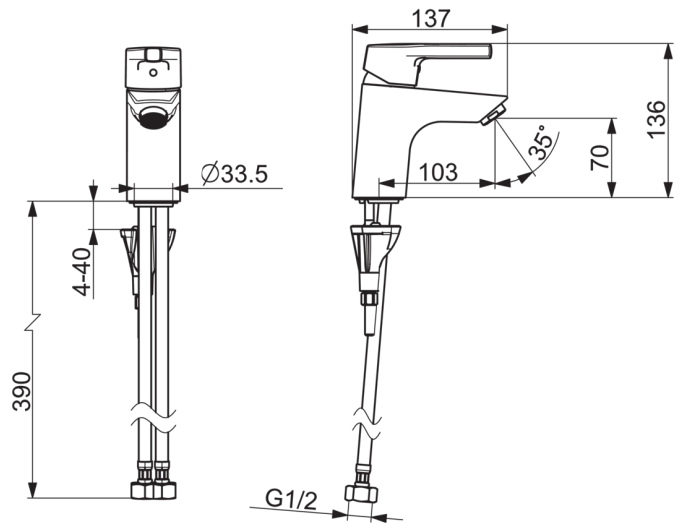

Spare parts

SP56362203

	Name	Code
01	Lever	59914712
02	Covering cap, 33 x 3 mm	59912504
03	Temperature adjustment limiter	59912325
04	Tightening nut, M40x1, SW30	59913210
05	Cartridge, 3.5 Classic	59913075
06	Aerator, M24x1, 6 l/min	59913727
06	Aerator, M24x1, Low pressure	59902692
07	Bottom seal	59914591
08	Fixing screw, M8x1, L=130	59914474
09	Fixing set	59914475
N.I.	Pop-up waste, (2019-)	59914764
N.I.	Pop-up waste	59904620
N.I.	Pop-up operating rod	59914464