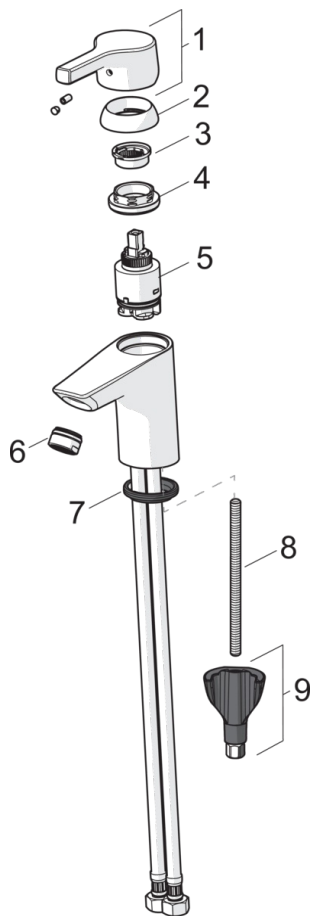

EAN: 4057304012068  
[static.hansa.com/563622030037](http://static.hansa.com/563622030037)

- Washbasin
- Single-lever
- Deck mounted
- Chrome
- Fixed spout
- Standard aerator
- Hot/Cold symbols, Single operating lever/handle
- Limitation option for maximum temperature and flow-rate, Adjustable hot water stop (included, retrofittable)
- $\varnothing$  35 mm ceramic cartridge for flow and temperature control
- Flexible inlet pipes
- 3S-installation system for safe and simple mounting
- WithoutPopUpWaste

### Flow properties

Flow-rate at 3 bar (with flow controller) **6.0 l/min**

### Technical properties

DN-size (nominal dimension) **DN15**  
 Hot water supply **max. +80°C**  
 Working pressure **0.5-10 bar**  
 Connection size **G1/2**  
 Projection **102 mm**  
 Material **Brass**

### SP56362203

	Name	Code
01	Lever	59914712
02	Covering cap, 33 x 3 mm	59912504
03	Temperature adjustment limiter	59912325
04	Tightening nut, M40x1, SW30	59913210
05	Cartridge, 3.5 Classic	59913075
06	Aerator, M24x1, 6 l/min	59913727
06	Aerator, M24x1, Low pressure	59902692
07	Bottom seal	59914591
08	Fixing screw, M8x1, L=130	59914474
09	Fixing set	59914475
N.I.	Pop-up waste, (2019-)	59914764
N.I.	Pop-up waste	59904620
N.I.	Pop-up operating rod	59914464