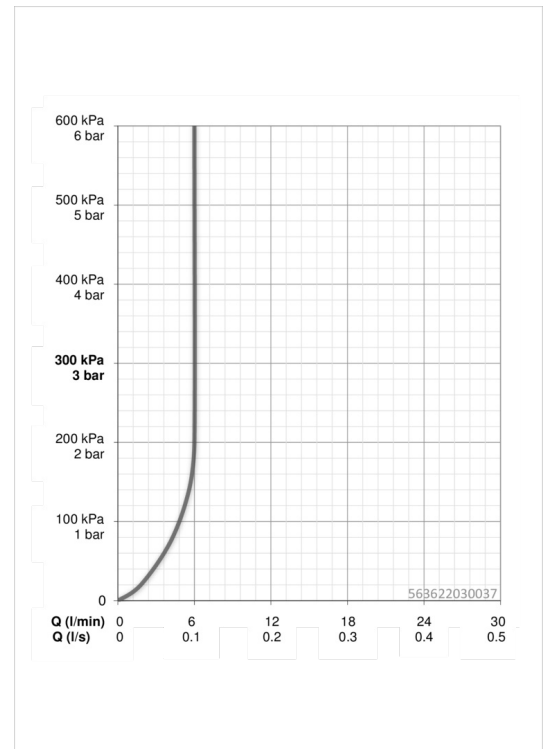

EAN: 4057304012068
static.hansa.com/563622030037

- Washbasin
- Single-lever
- Deck mounted
- Chrome
- Fixed spout
- Standard aerator
- Hot/Cold symbols, Single operating lever/handle
- Limitation option for maximum temperature and flow-rate, Adjustable hot water stop (included, retrofittable)
- $\varnothing$ 35 mm ceramic cartridge for flow and temperature control
- Flexible inlet pipes
- 3S-installation system for safe and simple mounting
- WithoutPopUpWaste

Technical data

Flow properties

Flow-rate at 3 bar (with flow controller) **6.0 l/min**

Technical properties

DN-size (nominal dimension) **DN15**
Hot water supply **max. +80°C**
Working pressure **0.5-10 bar**
Connection size **G1/2**
Projection **102 mm**
Material **Brass**

Regulations

EN standard **EN 817**
Noise class **I (ISO3822)**