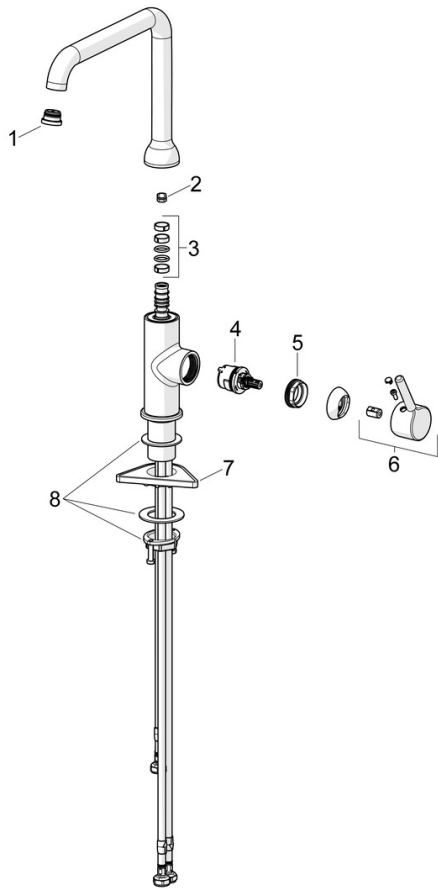

- Kitchen
- Single-lever, side operated, Low pressure
- Deck mounted
- Matt black
- Swivel spout
- Standard aerator, Laminar stream
- Single operating lever/handle, Pin shape, Hot/Cold symbols
- Limitation option for maximum temperature and flow-rate
- \varnothing 30 mm ceramic cartridge for flow and temperature control
- Flexible inlet pipes
- Inner body made of DZR brass

Technical data

Technical properties

Hot water supply	max. +70°C
Working pressure	0.5-10 bar
Connection size	G3/8
Projection	255 mm
Backflow prevention (EN1717)	AA
Material	Brass

Regulations

EN standard	EN 817
Noise class	I (ISO 3822)

Approvals and Declarations

Declaration of conformity	DoC
EPD	S-P-06396

Spare parts

SP5422110733

	Name	Code
01	Aerator and key, Cascade SLC TJ A Matt black	1014808V-33
02	Spout overturning stopper, 60° / 0°	59914264
02	Spout overturning stopper, 120° Discontinued	59914429
03	Sealing kit for spout	59914431
04	Cartridge, 3.0	1014428V
05	Tightening nut, M34x1.5	1012133V
06	Lever Matt black	1001749V-33
07	Supporting plate	59910008
08	Fixing set	59913371