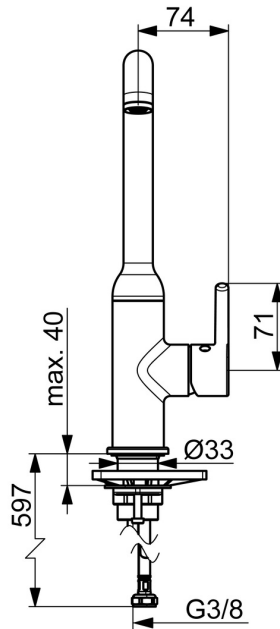

EAN: 4057304019876
static.hansa.com/5422110733

When great design becomes an attraction of its own, you know it will make a difference in your life. Besides bringing beauty to life, this new classic is also designed to bring any modern kitchen to the next level. Slender design and graceful shapes make this faucet the highlight of any space.

- Kitchen
- Single-lever, side operated, Low pressure
- Deck mounted
- Matt black
- Swivel spout
- Standard aerator, Laminar stream
- Single operating lever/handle, Pin shape, Hot/Cold symbols
- Limitation option for maximum temperature and flow-rate
- \varnothing 30 mm ceramic cartridge for flow and temperature control
- Flexible inlet pipes
- Inner body made of DZR brass

Technical data

Technical properties

Hot water supply	max. +70°C
Working pressure	0.5-10 bar
Connection size	G3/8
Projection	255 mm
Backflow prevention (EN1717)	AA
Material	Brass

Regulations

EN standard	EN 817
Noise class	I (ISO 3822)

Approvals and Declarations

Declaration of conformity	DoC
EPD	S-P-06396

Spare parts

SP5422110733

	Name	Code
01	Aerator and key, Cascade SLC TJ A Matt black	1014808V-33
02	Spout overturning stopper, 60° / 0°	59914264
02	Spout overturning stopper, 120° Discontinued	59914429
03	Sealing kit for spout	59914431
04	Cartridge, 3.0	1014428V
05	Tightening nut, M34x1.5	1012133V
06	Lever Matt black	1001749V-33
07	Supporting plate	59910008
08	Fixing set	59913371