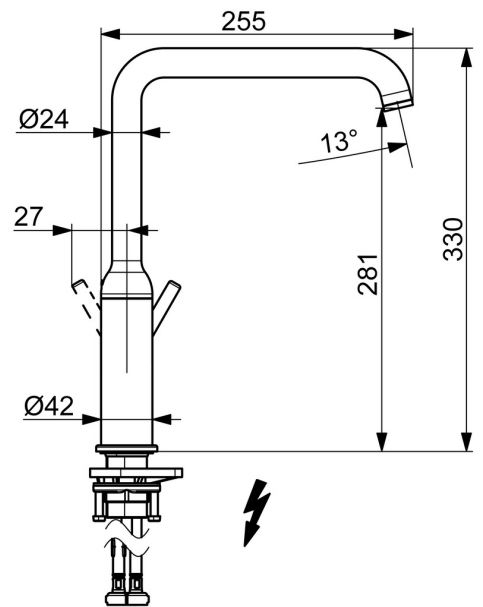

- Kitchen
- Single-lever, side operated, Low pressure
- Deck mounted
- Matt black
- Swivel spout
- Standard aerator, Laminar stream
- Single operating lever/handle, Pin shape, Hot/Cold symbols
- Limitation option for maximum temperature and flow-rate
- \varnothing 30 mm ceramic cartridge for flow and temperature control
- Flexible inlet pipes
- Inner body made of DZR brass

Technical data

Technical properties

Hot water supply	max. +70°C
Working pressure	0.5-10 bar
Connection size	G3/8
Projection	255 mm
Backflow prevention (EN1717)	AA
Material	Brass

Regulations

EN standard	EN 817
Noise class	I (ISO 3822)

Approvals and Declarations

Declaration of conformity	DoC
EPD	S-P-06396

Spare parts

SP5422110733

	Name	Code
01	Aerator and key, Cascade SLC TJ A Matt black	1014808V-33
02	Spout overturning stopper, 60° / 0°	59914264
02	Spout overturning stopper, 120° Discontinued	59914429
03	Sealing kit for spout	59914431
04	Cartridge, 3.0	1014428V
05	Tightening nut, M34x1.5	1012133V
06	Lever Matt black	1001749V-33
07	Supporting plate	59910008
08	Fixing set	59913371