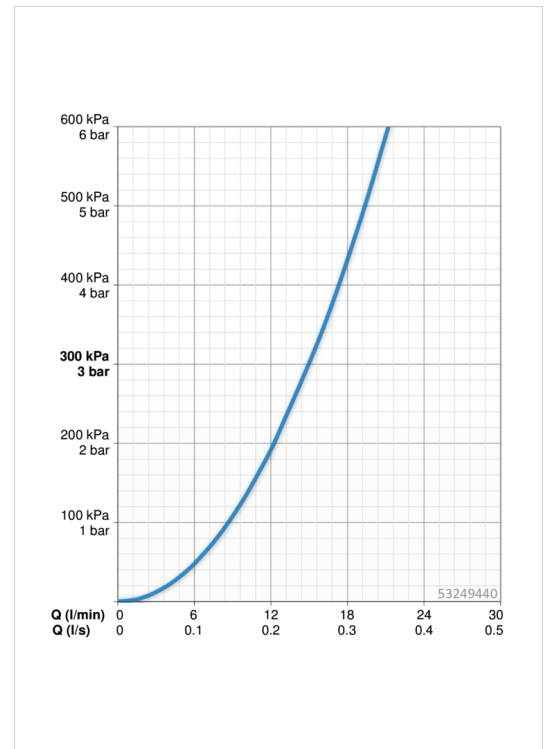

EAN: 4057304014673
static.hansa.com/53249440

- Bathtub
- Rim mounted, Tiled rim assembly
- Chrome
- Shower hose (1750 mm), Anti limescale technology (easy to clean)
- Sensitive
- Litter filter(s)
- Hose guide, revolving

Technical data

Flow properties

Flow-rate at 3 bar **15.0 l/min**

Technical properties

DN-size (nominal dimension) **DN 15**
Hot water supply **max. +65°C**
Working pressure **0.5-5 bar**
Connection size **G1/2**
Projection **189 mm**
Material **Composite**

Regulations

EN standard **EN 1112**