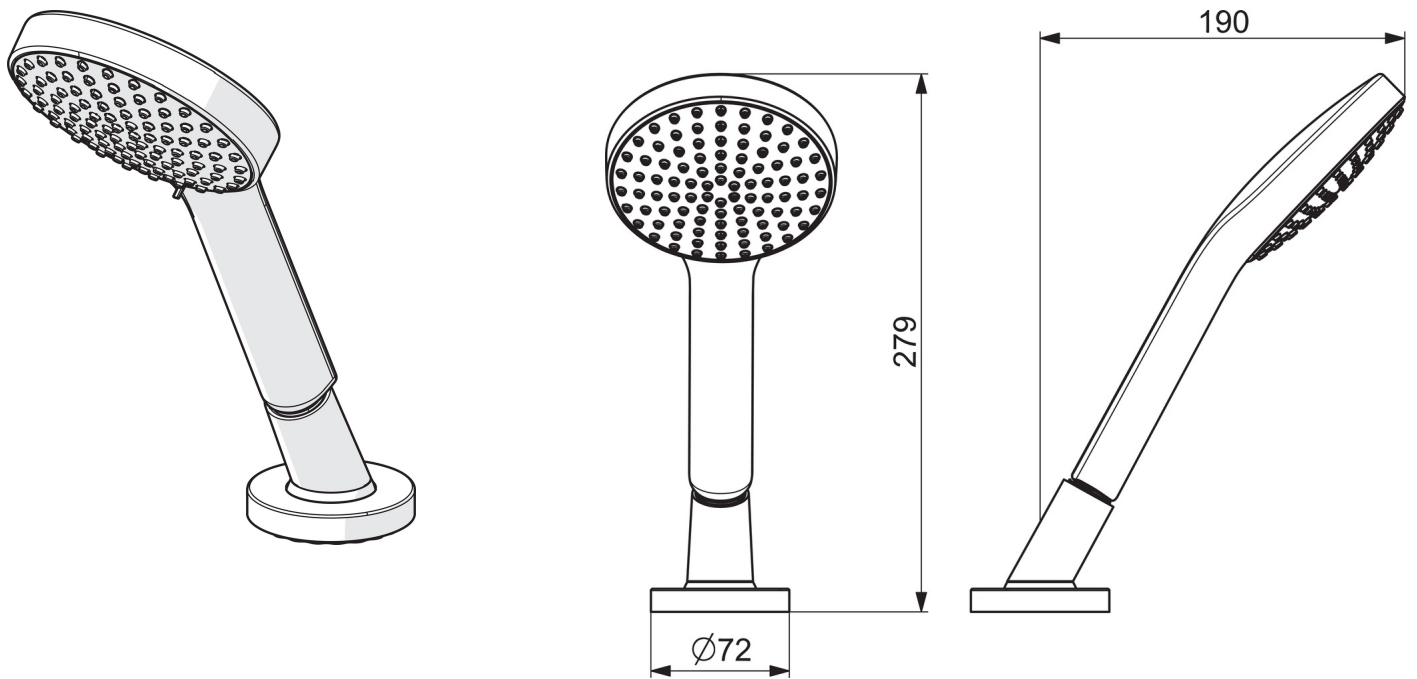

EAN: 4057304014673
static.hansa.com/53249440

- Bathtub
- Rim mounted, Tiled rim assembly
- Chrome
- Shower hose (1750 mm), Anti limescale technology (easy to clean)
- Sensitive
- Litter filter(s)
- Hose guide, revolving

Technical data

Flow properties

Flow-rate at 3 bar **15.0 l/min**

Technical properties

DN-size (nominal dimension) **DN 15**
 Hot water supply **max. +65°C**
 Working pressure **0.5-5 bar**
 Connection size **G1/2**
 Projection **189 mm**
 Material **Composite**

Regulations

EN standard **EN 1112**

Spare parts

SP53249440

	Name	Code
01	Gasket ring, d 21x12x2	59912304
02	Non-return valve	59905714
03	Shower hose, L=1750, M12x1-1/2	59912281
04	Cover plate, d 72 mm	59914672
05	Holder	59912282
06	Disk	59912337
07	Screw, M4x45	59912291
08	Passing-through bushing	59914673