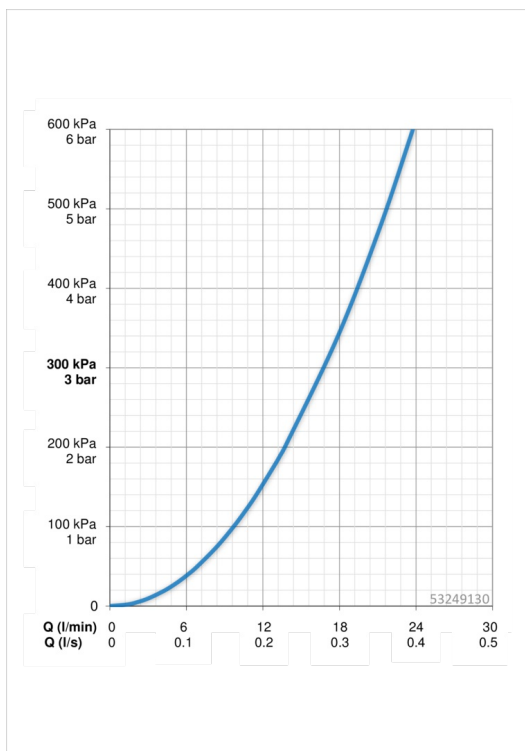

EAN: 4015474048393
static.hansa.com/53249130

- Bathtub
- Rim mounted
- Chrome
- Shower hose (1750 mm)
- Litter filter(s), Non-return valve(s)
- Hose guide, revolving

Technical data

Flow properties

Flow-rate at 3 bar **16.8 l/min**

Technical properties

Hot water supply **max. +65°C**
 Working pressure **0.5-5 bar**
 Material **Composite**

Regulations

EN standard **EN 1112**

Spare parts

SP53249130

	Name	Code
10	Hand shower Chrome/Gold	599043390
10	Hand shower Chrome/Satin	599043392
10	Hand shower	04320100
10.1	Hose coupling, G1/2	59912237
10.2	Strainer	59906859
9	Shower hose, L=1750, M12x1-1/2	59912281
9.1	Gasket ring, d 21x12x2	59912304
9.2	Non-return valve	59905714
9.3	Cover flange, M70x1 Chrome/Satin	59912288
9.3	Cover flange, M70 x 1	59912287
9.4	Bearing ring	59912286
9.5	Holder	59912282
9.6	Disk	59912337
9.7	Screw, M4x45	59912291
9.8	Passing-through bushing	59912290