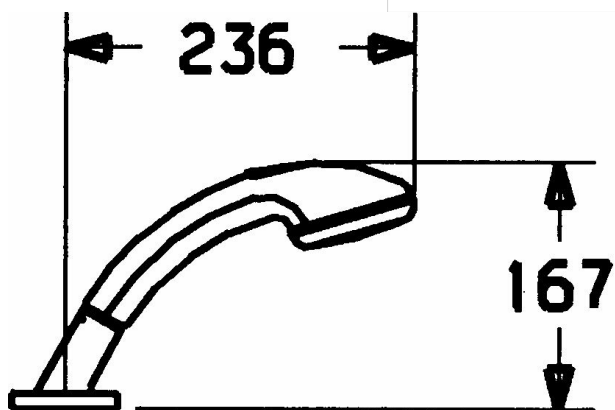

EAN: 4015474048393
static.hansa.com/53249130

- Bathtub
- Rim mounted
- Chrome
- Shower hose (1750 mm)
- Litter filter(s), Non-return valve(s)
- Hose guide, revolving

Technical data

Flow properties

Flow-rate at 3 bar **16.8 l/min**

Technical properties

Hot water supply **max. +65°C**
 Working pressure **0.5-5 bar**
 Material **Composite**

Regulations

EN standard **EN 1112**

Spare parts

SP53249130

	Name	Code
10	Hand shower Chrome/Gold	599043390
10	Hand shower Chrome/Satin	599043392
10	Hand shower	04320100
10.1	Hose coupling, G1/2	59912237
10.2	Strainer	59906859
9	Shower hose, L=1750, M12x1-1/2	59912281
9.1	Gasket ring, d 21x12x2	59912304
9.2	Non-return valve	59905714
9.3	Cover flange, M70x1 Chrome/Satin	59912288
9.3	Cover flange, M70 x 1	59912287
9.4	Bearing ring	59912286
9.5	Holder	59912282
9.6	Disk	59912337
9.7	Screw, M4x45	59912291
9.8	Passing-through bushing	59912290