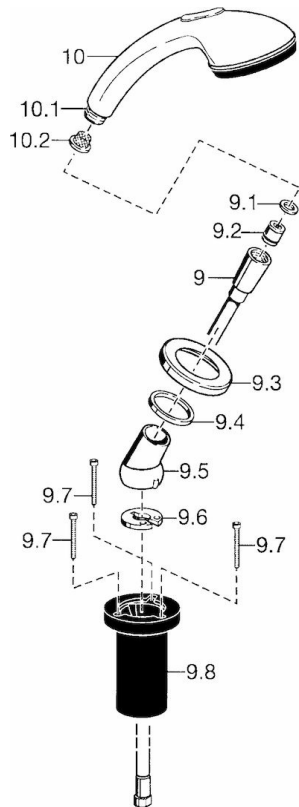

EAN: 4015474048393
static.hansa.com/53249130

- Bathtub
- Rim mounted
- Chrome
- Shower hose (1750 mm)
- Litter filter(s), Non-return valve(s)
- Hose guide, revolving

Technical data

Flow properties

Flow-rate at 3 bar **16.8 l/min**

Technical properties

Hot water supply **max. +65°C**
 Working pressure **0.5-5 bar**
 Material **Composite**

Regulations

EN standard **EN 1112**

Spare parts

SP53249130

	Name	Code
10	Hand shower Chrome/Gold	599043390
10	Hand shower Chrome/Satin	599043392
10	Hand shower	04320100
10.1	Hose coupling, G1/2	59912237
10.2	Strainer	59906859
9	Shower hose, L=1750, M12x1-1/2	59912281
9.1	Gasket ring, d 21x12x2	59912304
9.2	Non-return valve	59905714
9.3	Cover flange, M70x1 Chrome/Satin	59912288
9.3	Cover flange, M70 x 1	59912287
9.4	Bearing ring	59912286
9.5	Holder	59912282
9.6	Disk	59912337
9.7	Screw, M4x45	59912291
9.8	Passing-through bushing	59912290