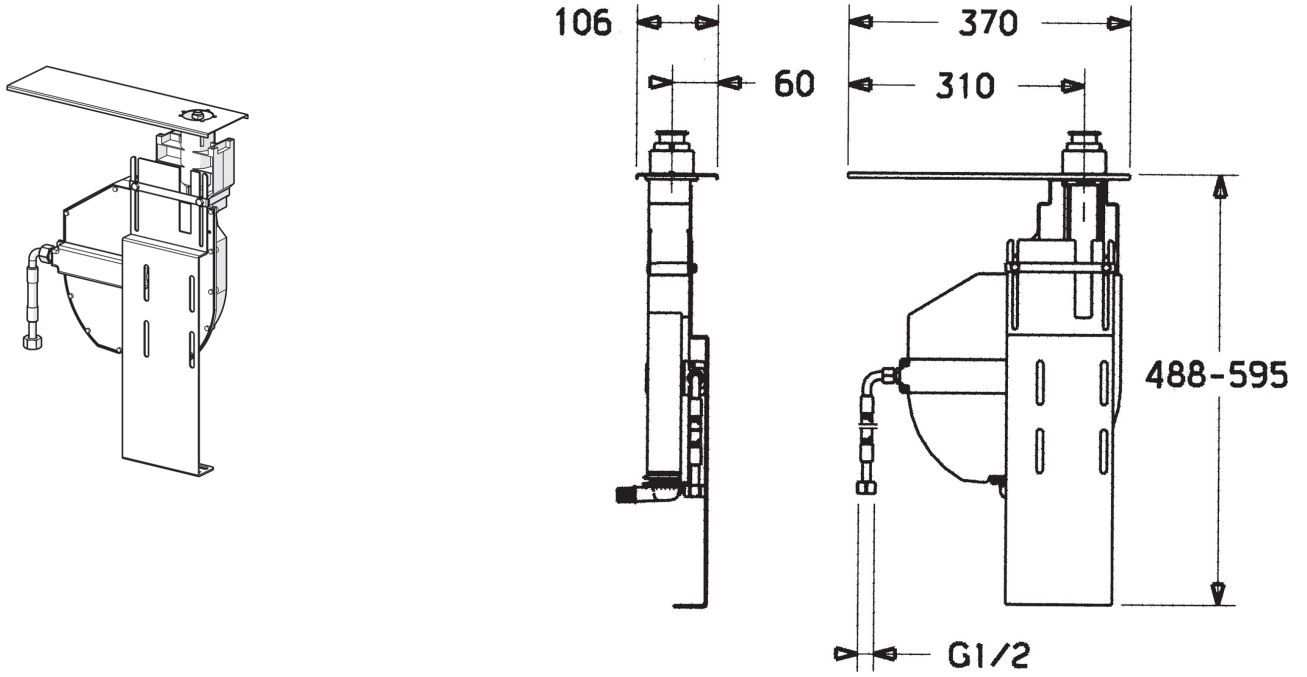

EAN: 4015474078499
static.hansa.com/53060300

- Accessories
- Tiled rim assembly
- Flexible inlet pipes
- ROLLBOX
- protected against back-flow in domestic use (according to DIN EN 1717)

Technical data

Spare parts

SP53060300

	Name	Code
1	Roll box for hose, (-2016)	59914205
1.2	Screw, M4x45	59912291
1.3	Retaining ring	59912353
1.4	Fixing part	59912352
1.6	Connector	59912351
2	Base plate	59912695
2.1	Assembling plate	59912694
2.2	Screw, M4x16 SW 2,5	59912697
2.3	Fixing part	59912696
3	Hose, G1/2 x G1/2, L=800	59912609
3.3	Adapter, A-G1/2xl-G3/8	59912592
4	Connector	59910573
4.1	Flexible pipe, L=1500, G3/4	59912354
N.I.	Roll box for hose	53060200