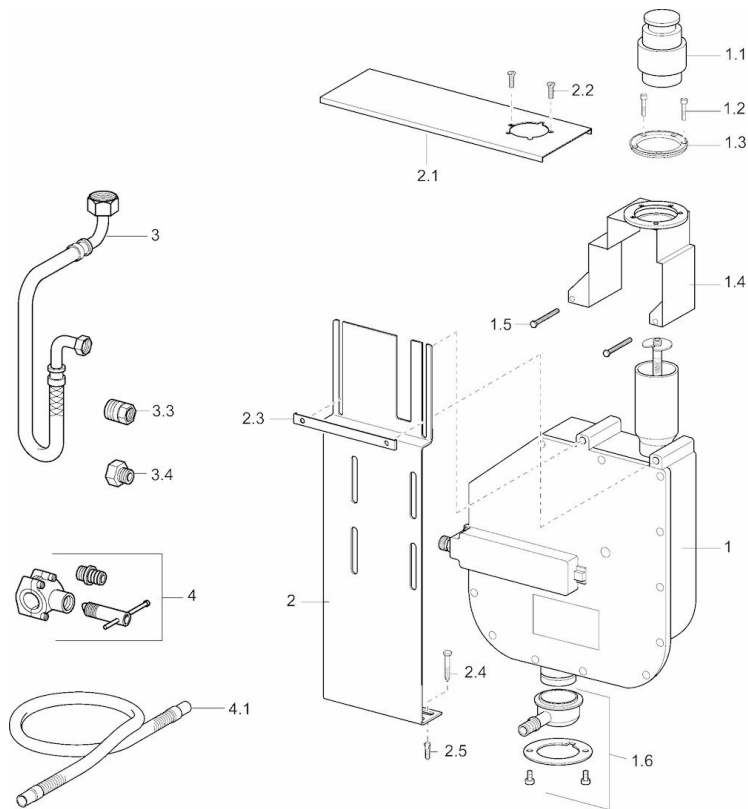

EAN: 4015474078499
static.hansa.com/53060300

- Accessories
- Tiled rim assembly
- Flexible inlet pipes
- ROLLBOX
- protected against back-flow in domestic use (according to DIN EN 1717)

Technical data

Spare parts

SP53060300

	Name	Code
1	Roll box for hose, (-2016)	59914205
1.2	Screw, M4x45	59912291
1.3	Retaining ring	59912353
1.4	Fixing part	59912352
1.6	Connector	59912351
2	Base plate	59912695
2.1	Assembling plate	59912694
2.2	Screw, M4x16 SW 2,5	59912697
2.3	Fixing part	59912696
3	Hose, G1/2 x G1/2, L=800	59912609
3.3	Adapter, A-G1/2xl-G3/8	59912592
4	Connector	59910573
4.1	Flexible pipe, L=1500, G3/4	59912354
N.I.	Roll box for hose	53060200