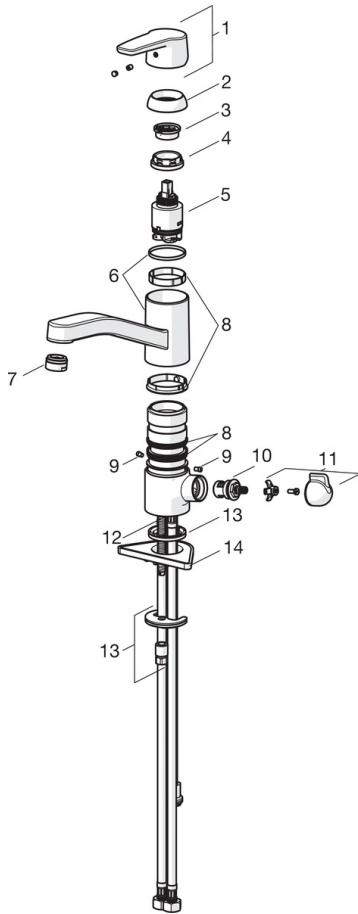

EAN: 4057304002908
static.hansa.com/52662293

- Kitchen
- Single-lever, Dishwasher valve
- Deck mounted
- Chrome
- Swivel spout, Swivel range limiting option
- Standard aerator
- Mechanic stop valve for external equipment
- Hot/Cold symbols, Single operating lever/handle
- Limitation option for maximum temperature and flow-rate, Adjustable hot water stop (included, retrofittable)
- \varnothing 35 mm ceramic cartridge for flow and temperature control
- Flexible inlet pipes
- Inner body made of DZR brass, Rapid installation system

Technical data

Flow properties

Flow-rate at 3 bar **12.0 l/min**

Technical properties

DN-size (nominal dimension) **DN15**
 Hot water supply **max. +80°C**
 Working pressure **0.5-10 bar**
 Connection size **G3/8**
 Projection **216 mm**
 Material **Brass**

Regulations

EN standard **EN 817**
 Noise class **I (ISO 3822)**

Spare parts

SP52662293

	Name	Code
01	Lever	59914417
02	Covering cap, 33 x 3 mm	59912504
03	Temperature adjustment limiter	59912325
04	Tightening nut, M37x1, AF30	59912111
05	Cartridge, 3.5 Classic	59913075
06	Spout	59914432
07	Aerator, M24 x 1 STD HC A	59902366
08	Sealing kit	59913968
09	Spout overturning stopper	59914437
10	Headpart, G1/2	59914433
11	Handle for washing machine valve	59914715
12	Fixing screw, M8x1, L=140	59912474
13	Fixing set	59910749
14	Supporting plate	59910008