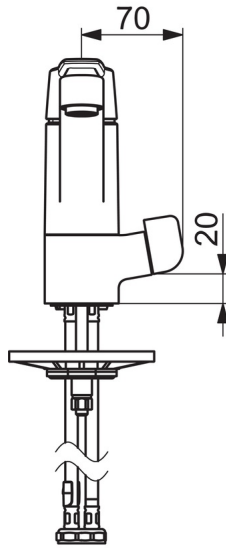

EAN: 4057304002908
static.hansa.com/52662293

- Kitchen
- Single-lever, Dishwasher valve
- Deck mounted
- Chrome
- Swivel spout, Swivel range limiting option
- Standard aerator
- Mechanic stop valve for external equipment
- Hot/Cold symbols, Single operating lever/handle
- Limitation option for maximum temperature and flow-rate, Adjustable hot water stop (included, retrofittable)
- \varnothing 35 mm ceramic cartridge for flow and temperature control
- Flexible inlet pipes
- Inner body made of DZR brass, Rapid installation system

Technical data

Flow properties

Flow-rate at 3 bar **12.0 l/min**

Technical properties

DN-size (nominal dimension) **DN15**
 Hot water supply **max. +80°C**
 Working pressure **0.5-10 bar**
 Connection size **G3/8**
 Projection **216 mm**
 Material **Brass**

Regulations

EN standard **EN 817**
 Noise class **I (ISO 3822)**

Spare parts

SP52662293

	Name	Code
01	Lever	59914417
02	Covering cap, 33 x 3 mm	59912504
03	Temperature adjustment limiter	59912325
04	Tightening nut, M37x1, AF30	59912111
05	Cartridge, 3.5 Classic	59913075
06	Spout	59914432
07	Aerator, M24 x 1 STD HC A	59902366
08	Sealing kit	59913968
09	Spout overturning stopper	59914437
10	Headpart, G1/2	59914433
11	Handle for washing machine valve	59914715
12	Fixing screw, M8x1, L=140	59912474
13	Fixing set	59910749
14	Supporting plate	59910008