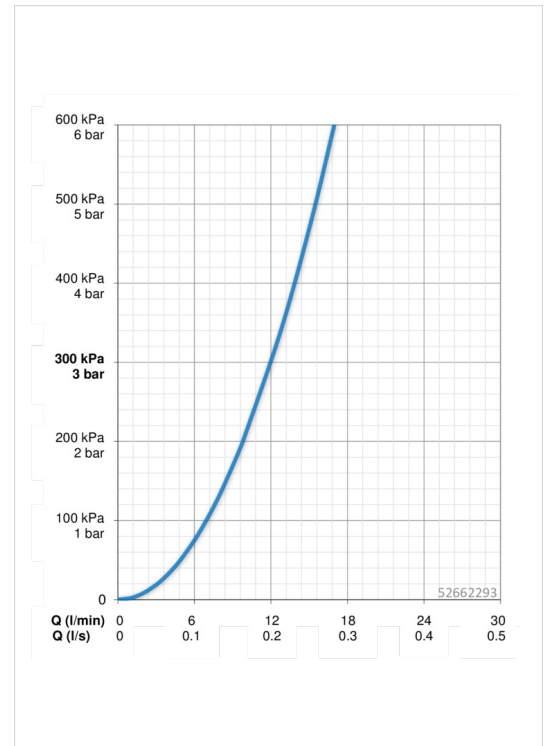

EAN: 4057304002908
static.hansa.com/52662293

- Kitchen
- Single-lever, Dishwasher valve
- Deck mounted
- Chrome
- Swivel spout, Swivel range limiting option
- Standard aerator
- Mechanic stop valve for external equipment
- Hot/Cold symbols, Single operating lever/handle
- Limitation option for maximum temperature and flow-rate, Adjustable hot water stop (included, retrofittable)
- \varnothing 35 mm ceramic cartridge for flow and temperature control
- Flexible inlet pipes
- Inner body made of DZR brass, Rapid installation system

Technical data

Flow properties

Flow-rate at 3 bar **12.0 l/min**

Technical properties

DN-size (nominal dimension) **DN15**
 Hot water supply **max. +80°C**
 Working pressure **0.5-10 bar**
 Connection size **G3/8**
 Projection **216 mm**
 Material **Brass**

Regulations

EN standard **EN 817**
 Noise class **I (ISO 3822)**

Spare parts

SP52662293

	Name	Code
01	Lever	59914417
02	Covering cap, 33 x 3 mm	59912504
03	Temperature adjustment limiter	59912325
04	Tightening nut, M37x1, AF30	59912111
05	Cartridge, 3.5 Classic	59913075
06	Spout	59914432
07	Aerator, M24 x 1 STD HC A	59902366
08	Sealing kit	59913968
09	Spout overturning stopper	59914437
10	Headpart, G1/2	59914433
11	Handle for washing machine valve	59914715
12	Fixing screw, M8x1, L=140	59912474
13	Fixing set	59910749
14	Supporting plate	59910008