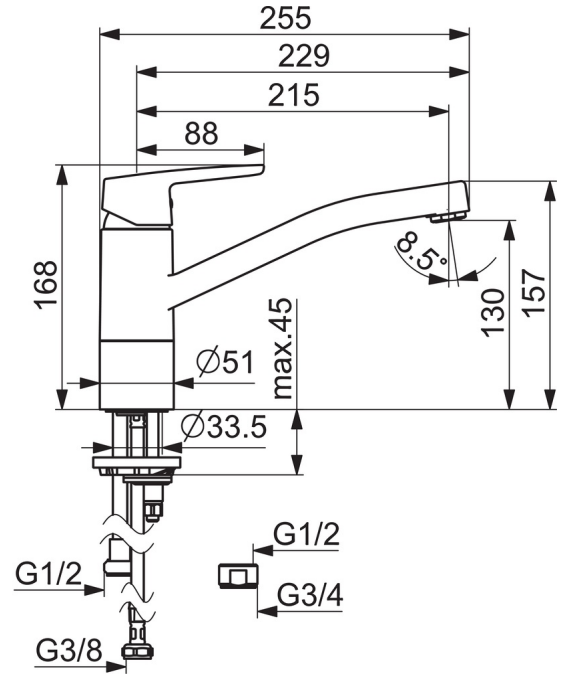

EAN: 4057304002908
static.hansa.com/52662293

- Kitchen
- Single-lever, Dishwasher valve
- Deck mounted
- Chrome
- Swivel spout, Swivel range limiting option
- Standard aerator
- Mechanic stop valve for external equipment
- Hot/Cold symbols, Single operating lever/handle
- Limitation option for maximum temperature and flow-rate, Adjustable hot water stop (included, retrofittable)
- \varnothing 35 mm ceramic cartridge for flow and temperature control
- Flexible inlet pipes
- Inner body made of DZR brass, Rapid installation system

Technical data

Flow properties

Flow-rate at 3 bar **12.0 l/min**

Technical properties

DN-size (nominal dimension) **DN15**
 Hot water supply **max. +80°C**
 Working pressure **0.5-10 bar**
 Connection size **G3/8**
 Projection **216 mm**
 Material **Brass**

Regulations

EN standard **EN 817**
 Noise class **I (ISO 3822)**

Spare parts

SP52662293

	Name	Code
01	Lever	59914417
02	Covering cap, 33 x 3 mm	59912504
03	Temperature adjustment limiter	59912325
04	Tightening nut, M37x1, AF30	59912111
05	Cartridge, 3.5 Classic	59913075
06	Spout	59914432
07	Aerator, M24 x 1 STD HC A	59902366
08	Sealing kit	59913968
09	Spout overturning stopper	59914437
10	Headpart, G1/2	59914433
11	Handle for washing machine valve	59914715
12	Fixing screw, M8x1, L=140	59912474
13	Fixing set	59910749
14	Supporting plate	59910008