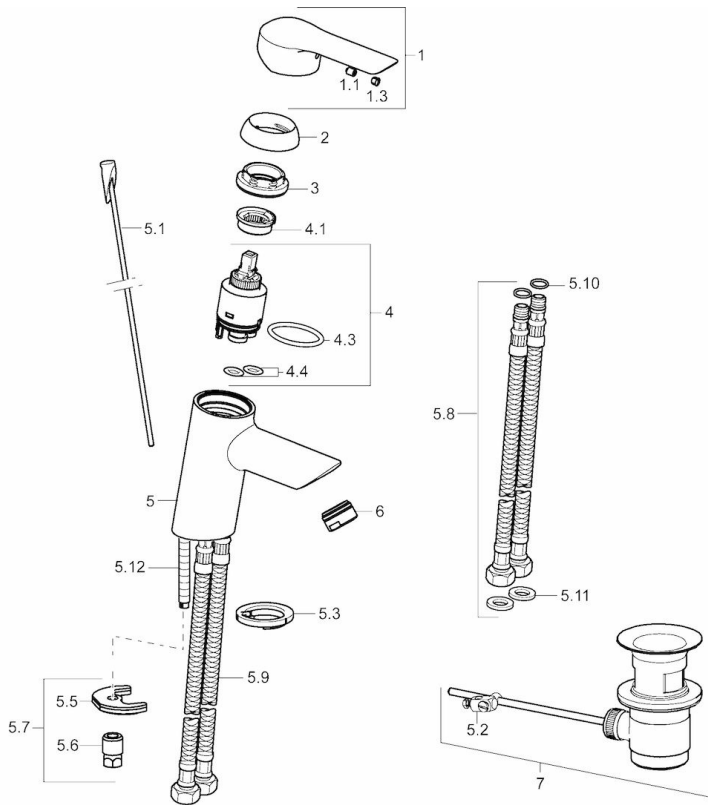

EAN: 4015474253803
static.hansa.com/52422277

- Washbasin
- Single-lever
- Deck mounted
- Chrome
- Fixed spout
- PCA® - constant flow rate regardless of pressure variations
- Hot/Cold symbols, Pin shape, Single operating lever/handle
- Limitation option for maximum temperature and flow-rate, Adjustable hot water stop (included, retrofittable)
- ø 35 mm ceramic cartridge for flow and temperature control
- Flexible inlet pipes
- Inner body made of DZR brass, Rapid installation system
- WithoutPopUpWaste, WithoutDrawRodOpening

Technical data

Flow properties

Flow-rate at 3 bar (with flow controller)	6.0 l/min
Pressure loss with flow (0.1 l/s)	2 bar

Technical properties

DN-size (nominal dimension)	DN15
Hot water supply	max. +80°C
Working pressure	1-10 bar
Connection size	G3/8
Projection	102 mm

Regulations

EN standard	EN 817
Noise class	I (ISO 3822)

Approvals and Declarations

KIWA	K6116/08
------	-----------------

Spare parts

SP52402273

	Name	Code
1	Lever	59914629
1	Lever	59913840
1.1	Screw, M5x8, SW2.5	59904755
1.3	Symbol plug Grey	59912112
2	Covering cap, 33 x 3 mm	59912504
3	Tightening nut, M40x1, SW30	59913210
4	Cartridge, 3.5 Classic	59913075
4	Cartridge, 3.5 Eco	59912324
4.1	Temperature adjustment limiter	59912325
4.3	O-ring, d 28.24x2.62	59912590
4.4	O-ring, d 10.10x1.60	59905072
5.1	Pop-up operating rod	59913587
5.10	O-ring, d 7.65x1.78	59902337
5.11	Gasket, 9.5x14.4x2	59912551
5.12	Fixing screw, M8x1, L=140	59912474
5.2	Swivel joint	59904624
5.3	Bottom seal	59913653
5.5	Fixing plate	59904765
5.6	Screw, M8x1, SW13	59904766
5.7	Fixing set	59912113
5.8	Flexible pipe	59913213
5.9	Flexible pipe, L=430, G3/8-M10x1	59912515
6	Aerator, M24x1, 6 l/min	59913727
7	Pop-up waste, (2019-)	59914764
7	Pop-up waste	59904620
N.I.	Key, SW 30/34	59912108