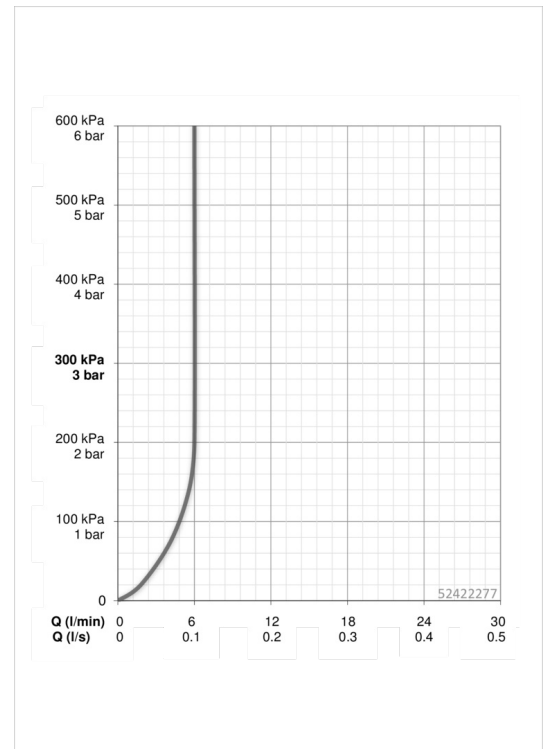

EAN: 4015474253803
static.hansa.com/52422277

- Washbasin
- Single-lever
- Deck mounted
- Chrome
- Fixed spout
- PCA® - constant flow rate regardless of pressure variations
- Hot/Cold symbols, Pin shape, Single operating lever/handle
- Limitation option for maximum temperature and flow-rate, Adjustable hot water stop (included, retrofittable)
- ø 35 mm ceramic cartridge for flow and temperature control
- Flexible inlet pipes
- Inner body made of DZR brass, Rapid installation system
- WithoutPopUpWaste, WithoutDrawRodOpening

Technical data

Flow properties

Flow-rate at 3 bar (with flow controller)	6.0 l/min
Pressure loss with flow (0.1 l/s)	2 bar

Technical properties

DN-size (nominal dimension)	DN15
Hot water supply	max. +80°C
Working pressure	1-10 bar
Connection size	G3/8
Projection	102 mm

Regulations

EN standard	EN 817
Noise class	I (ISO 3822)

Approvals and Declarations

KIWA	K6116/08
------	-----------------

Spare parts

SP52402273

	Name	Code
1	Lever	59914629
1	Lever	59913840
1.1	Screw, M5x8, SW2.5	59904755
1.3	Symbol plug Grey	59912112
2	Covering cap, 33 x 3 mm	59912504
3	Tightening nut, M40x1, SW30	59913210
4	Cartridge, 3.5 Classic	59913075
4	Cartridge, 3.5 Eco	59912324
4.1	Temperature adjustment limiter	59912325
4.3	O-ring, d 28.24x2.62	59912590
4.4	O-ring, d 10.10x1.60	59905072
5.1	Pop-up operating rod	59913587
5.10	O-ring, d 7.65x1.78	59902337
5.11	Gasket, 9.5x14.4x2	59912551
5.12	Fixing screw, M8x1, L=140	59912474
5.2	Swivel joint	59904624
5.3	Bottom seal	59913653
5.5	Fixing plate	59904765
5.6	Screw, M8x1, SW13	59904766
5.7	Fixing set	59912113
5.8	Flexible pipe	59913213
5.9	Flexible pipe, L=430, G3/8-M10x1	59912515
6	Aerator, M24x1, 6 l/min	59913727
7	Pop-up waste, (2019-)	59914764
7	Pop-up waste	59904620
N.I.	Key, SW 30/34	59912108