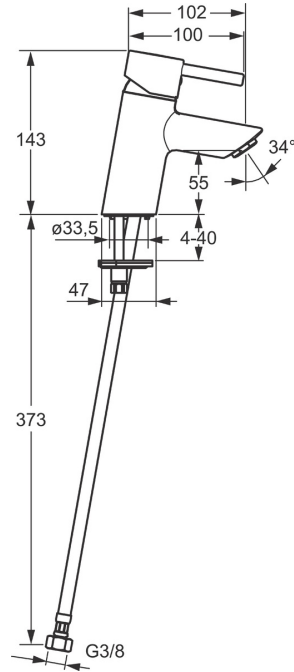

EAN: 4015474253803
static.hansa.com/52422277

- Washbasin
- Single-lever
- Deck mounted
- Chrome
- Fixed spout
- PCA® - constant flow rate regardless of pressure variations
- Hot/Cold symbols, Pin shape, Single operating lever/handle
- Limitation option for maximum temperature and flow-rate, Adjustable hot water stop (included, retrofittable)
- ø 35 mm ceramic cartridge for flow and temperature control
- Flexible inlet pipes
- Inner body made of DZR brass, Rapid installation system
- WithoutPopUpWaste, WithoutDrawRodOpening

Technical data

Flow properties

Flow-rate at 3 bar (with flow controller)	6.0 l/min
Pressure loss with flow (0.1 l/s)	2 bar

Technical properties

DN-size (nominal dimension)	DN15
Hot water supply	max. +80°C
Working pressure	1-10 bar
Connection size	G3/8
Projection	102 mm

Regulations

EN standard	EN 817
Noise class	I (ISO 3822)

Approvals and Declarations

KIWA	K6116/08
------	-----------------

Spare parts

SP52402273

	Name	Code
1	Lever	59914629
1	Lever	59913840
1.1	Screw, M5x8, SW2.5	59904755
1.3	Symbol plug Grey	59912112
2	Covering cap, 33 x 3 mm	59912504
3	Tightening nut, M40x1, SW30	59913210
4	Cartridge, 3.5 Classic	59913075
4	Cartridge, 3.5 Eco	59912324
4.1	Temperature adjustment limiter	59912325
4.3	O-ring, d 28.24x2.62	59912590
4.4	O-ring, d 10.10x1.60	59905072
5.1	Pop-up operating rod	59913587
5.10	O-ring, d 7.65x1.78	59902337
5.11	Gasket, 9.5x14.4x2	59912551
5.12	Fixing screw, M8x1, L=140	59912474
5.2	Swivel joint	59904624
5.3	Bottom seal	59913653
5.5	Fixing plate	59904765
5.6	Screw, M8x1, SW13	59904766
5.7	Fixing set	59912113
5.8	Flexible pipe	59913213
5.9	Flexible pipe, L=430, G3/8-M10x1	59912515
6	Aerator, M24x1, 6 l/min	59913727
7	Pop-up waste, (2019-)	59914764
7	Pop-up waste	59904620
N.I.	Key, SW 30/34	59912108