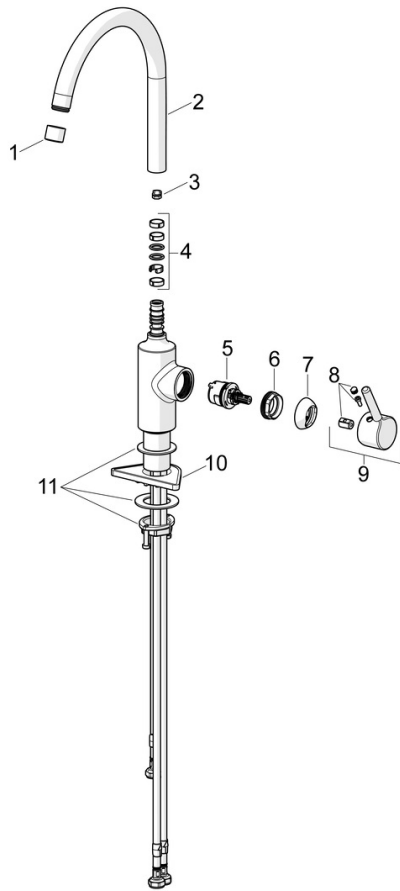

Single-lever, side-operated design for easy use. The pin-shaped lever includes hot/cold symbols for quick temperature adjustments. The swivel spout and laminar stream aerator provide a smooth flow of water. The ϕ 30 mm ceramic cartridge ensures precise flow and temperature control, while the DZR brass inner body adds durability. With a maximum hot water supply of $+70^{\circ}\text{C}$ and a limitation option for temperature and flow-rate, this faucet is perfect for any kitchen.

- Kitchen
- Single-lever, side operated, Low pressure
- Deck mounted
- Chrome
- Swivel spout
- Standard aerator, Laminar stream
- Single operating lever/handle, Pin shape, Hot/Cold symbols
- Limitation option for maximum temperature and flow-rate
- ϕ 30 mm ceramic cartridge for flow and temperature control
- Flexible inlet pipes
- Inner body made of DZR brass

Technical data

Technical properties

Hot water supply	max. $+70^{\circ}\text{C}$
Working pressure	0.5-10 bar
Connection size	G3/8
Projection	247 mm
Backflow prevention (EN1717)	AA
Material	Brass

Regulations

EN standard	EN 817
Noise class	I (ISO 3822)

Approvals and Declarations

Declaration of conformity	DoC
EPD	S-P-06396

Spare parts

SP5221167

	Name	Code
01	Aerator, STD M22x1 LP	1017374V
02	High spout, L=208 Discontinued	59914498
03	Spout overturning stopper, 60° / 0°	59914264
03	Spout overturning stopper, 120° Discontinued	59914429
04	Sealing kit for spout	59914431
05	Cartridge, 3.0	1014428V
06	Tightening nut, M34x1.5	1012133V
07	Covering cap	1012132V
08	Symbol plug	1012105V
09	Lever	1001749V
10	Supporting plate	59910008
11	Fixing set	59913371