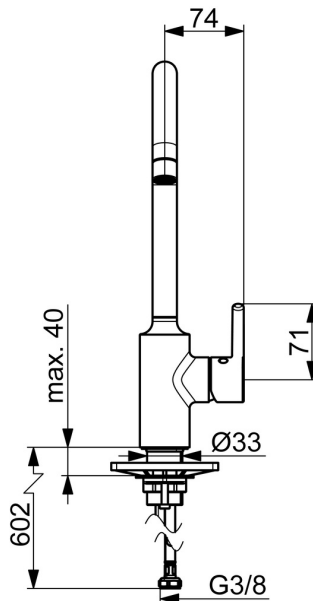

Single-lever, side-operated design for easy use. The pin-shaped lever includes hot/cold symbols for quick temperature adjustments. The swivel spout and laminar stream aerator provide a smooth flow of water. The ϕ 30 mm ceramic cartridge ensures precise flow and temperature control, while the DZR brass inner body adds durability. With a maximum hot water supply of $+70^{\circ}\text{C}$ and a limitation option for temperature and flow-rate, this faucet is perfect for any kitchen.

- Kitchen
- Single-lever, side operated, Low pressure
- Deck mounted
- Chrome
- Swivel spout
- Standard aerator, Laminar stream
- Single operating lever/handle, Pin shape, Hot/Cold symbols
- Limitation option for maximum temperature and flow-rate
- ϕ 30 mm ceramic cartridge for flow and temperature control
- Flexible inlet pipes
- Inner body made of DZR brass

Technical data

Technical properties

Hot water supply	max. $+70^{\circ}\text{C}$
Working pressure	0.5-10 bar
Connection size	G3/8
Projection	247 mm
Backflow prevention (EN1717)	AA
Material	Brass

Regulations

EN standard	EN 817
Noise class	I (ISO 3822)

Approvals and Declarations

Declaration of conformity	DoC
EPD	S-P-06396

Spare parts

SP5221167

	Name	Code
01	Aerator, STD M22x1 LP	1017374V
02	High spout, L=208 Discontinued	59914498
03	Spout overturning stopper, 60° / 0°	59914264
03	Spout overturning stopper, 120° Discontinued	59914429
04	Sealing kit for spout	59914431
05	Cartridge, 3.0	1014428V
06	Tightening nut, M34x1.5	1012133V
07	Covering cap	1012132V
08	Symbol plug	1012105V
09	Lever	1001749V
10	Supporting plate	59910008
11	Fixing set	59913371