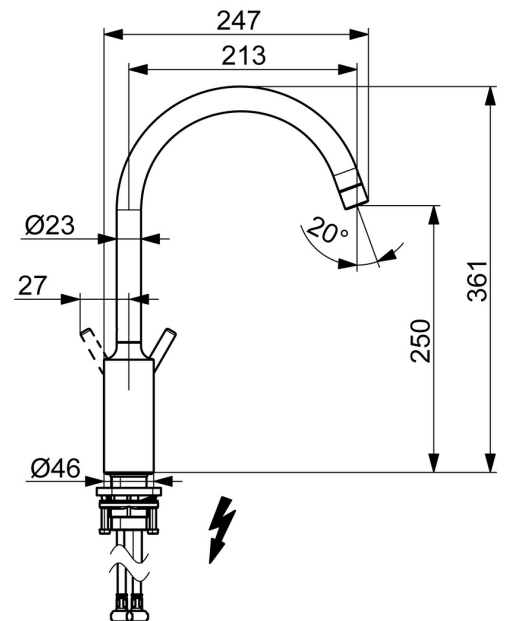

Single-lever, side-operated design for easy use. The pin-shaped lever includes hot/cold symbols for quick temperature adjustments. The swivel spout and laminar stream aerator provide a smooth flow of water. The ϕ 30 mm ceramic cartridge ensures precise flow and temperature control, while the DZR brass inner body adds durability. With a maximum hot water supply of $+70^{\circ}\text{C}$ and a limitation option for temperature and flow-rate, this faucet is perfect for any kitchen.

- Kitchen
- Single-lever, side operated, Low pressure
- Deck mounted
- Chrome
- Swivel spout
- Standard aerator, Laminar stream
- Single operating lever/handle, Pin shape, Hot/Cold symbols
- Limitation option for maximum temperature and flow-rate
- ϕ 30 mm ceramic cartridge for flow and temperature control
- Flexible inlet pipes
- Inner body made of DZR brass

Technical data

Technical properties

Hot water supply	max. $+70^{\circ}\text{C}$
Working pressure	0.5-10 bar
Connection size	G3/8
Projection	247 mm
Backflow prevention (EN1717)	AA
Material	Brass

Regulations

EN standard	EN 817
Noise class	I (ISO 3822)

Approvals and Declarations

Declaration of conformity	DoC
EPD	S-P-06396

Spare parts

SP5221167

	Name	Code
01	Aerator, STD M22x1 LP	1017374V
02	High spout, L=208 Discontinued	59914498
03	Spout overturning stopper, 60° / 0°	59914264
03	Spout overturning stopper, 120° Discontinued	59914429
04	Sealing kit for spout	59914431
05	Cartridge, 3.0	1014428V
06	Tightening nut, M34x1.5	1012133V
07	Covering cap	1012132V
08	Symbol plug	1012105V
09	Lever	1001749V
10	Supporting plate	59910008
11	Fixing set	59913371