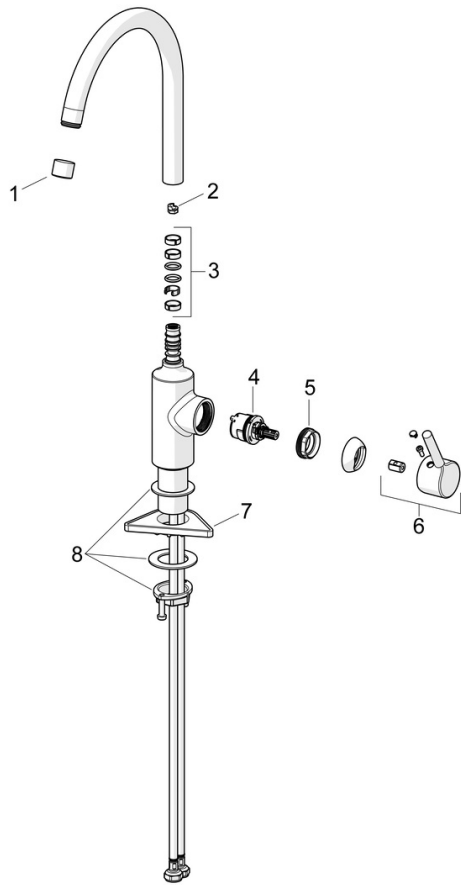

EAN: 4057304019852  
[static.hansa.com/5220226733](https://static.hansa.com/5220226733)

- Kitchen
- Single-lever, side operated
- Deck mounted
- Matt black
- Swivel spout
- Standard aerator
- Single operating lever/handle, Pin shape, Hot/Cold symbols
- Limitation option for maximum temperature and flow-rate
- $\varnothing$  30 mm ceramic eco cartridge for flow and temperature control
- Flexible inlet pipes
- Inner body made of DZR brass

### Technical properties

Hot water supply **max. +70°C**  
 Working pressure **0.5-10 bar**  
 Connection size **G3/8**  
 Projection **247 mm**  
 Backflow prevention (EN1717) **AA**  
 Material **Brass**

## Spare parts

### SP5220226733

	Name	Code
01	Aerator, STD M22x1 CC A Matt black	1017047V-33
02	Spout overturning stopper, 60° / 0°	59914264
02	Spout overturning stopper, 120° Discontinued	59914429
03	Sealing kit for spout	59914431
04	Cartridge, 3.0	1014428V
05	Tightening nut, M34x1.5	1012133V
06	Lever Matt black	1001749V-33
07	Supporting plate	59910008
08	Fixing set	59913371