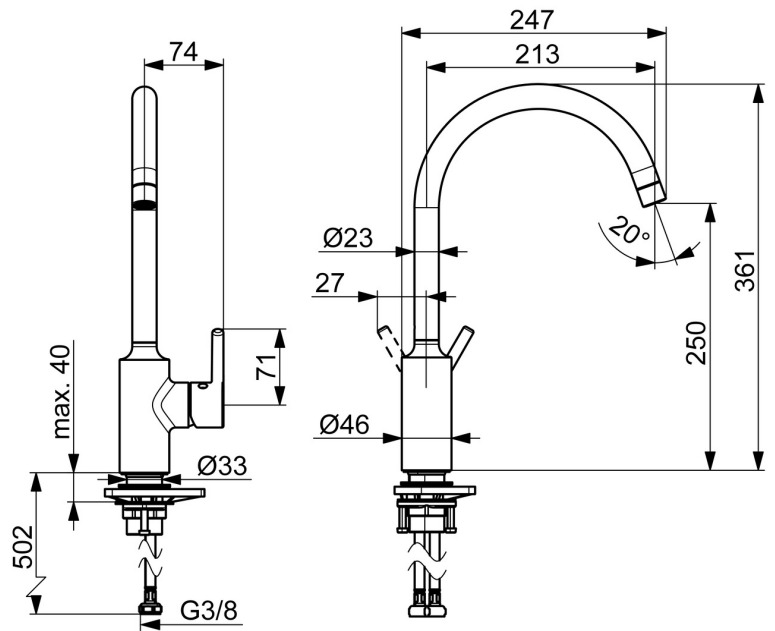

EAN: 4057304019852  
[static.hansa.com/5220226733](https://static.hansa.com/5220226733)

- Kitchen
- Single-lever, side operated
- Deck mounted
- Matt black
- Swivel spout
- Standard aerator
- Single operating lever/handle, Pin shape, Hot/Cold symbols
- Limitation option for maximum temperature and flow-rate
- $\varnothing$  30 mm ceramic eco cartridge for flow and temperature control
- Flexible inlet pipes
- Inner body made of DZR brass

### Technical properties

Hot water supply **max. +70°C**  
 Working pressure **0.5-10 bar**  
 Connection size **G3/8**  
 Projection **247 mm**  
 Backflow prevention (EN1717) **AA**  
 Material **Brass**

### SP5220226733

	Name	Code
01	Aerator, STD M22x1 CC A Matt black	1017047V-33
02	Spout overturning stopper, 60° / 0°	59914264
02	Spout overturning stopper, 120° Discontinued	59914429
03	Sealing kit for spout	59914431
04	Cartridge, 3.0	1014428V
05	Tightening nut, M34x1.5	1012133V
06	Lever Matt black	1001749V-33
07	Supporting plate	59910008
08	Fixing set	59913371