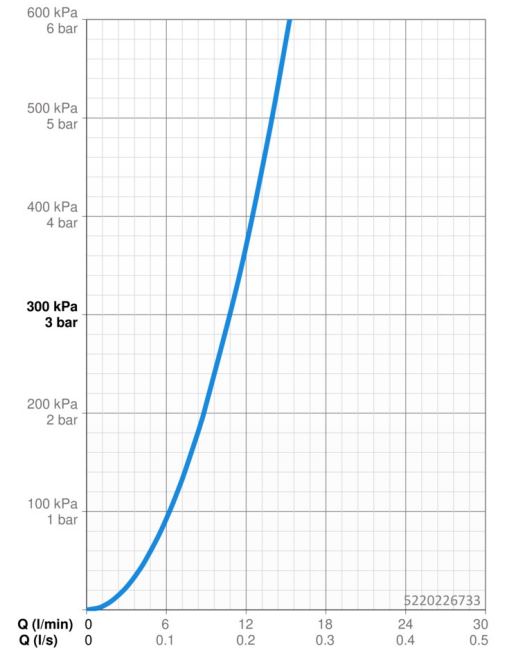

Technical data

Flow properties

Flow-rate at 3 bar **10.8 l/min**

Technical properties

Hot water supply **max. +70°C**
Working pressure **0.5-10 bar**
Connection size **G3/8**
Projection **247 mm**
Backflow prevention (EN1717) **AA**
Material **Brass**

Regulations

EN standard **EN 817**
Noise class **I (ISO 3822)**

Approvals and Declarations

Declaration of conformity **DoC**
EPD **S-P-06396**