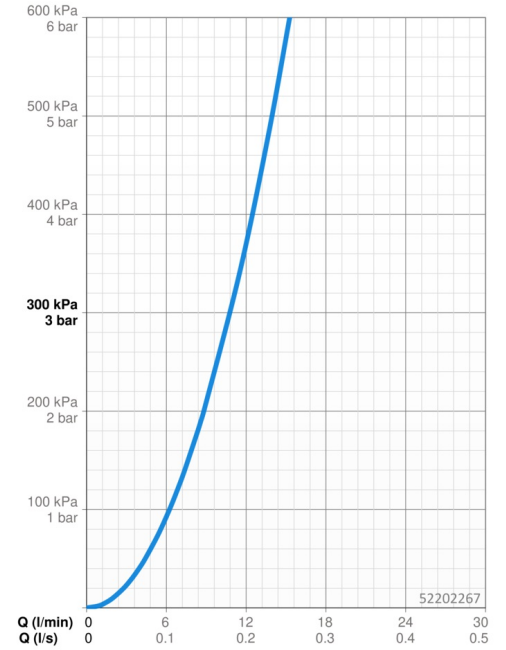

Technical data

Flow properties

Flow-rate at 3 bar **10.8 l/min**

Technical properties

Hot water supply **max. +70°C**
Working pressure **0.5-10 bar**
Connection size **G3/8**
Projection **247 mm**
Backflow prevention (EN1717) **AA**
Material **Brass**

Regulations

EN standard **EN 817**
Noise class **I (ISO 3822)**

Approvals and Declarations

Declaration of conformity **DoC**
EPD **S-P-06396**