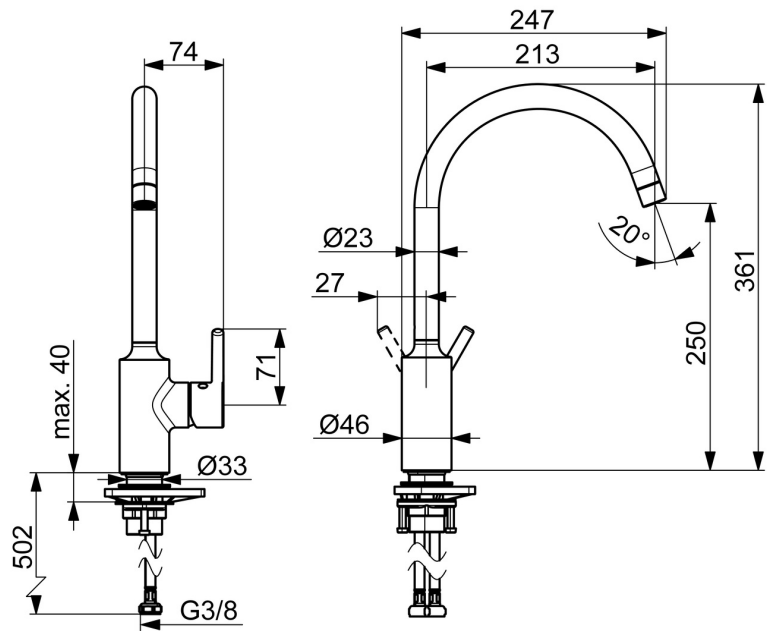

EAN: 4057304019814
static.hansa.com/52202267

Introducing the HANSAVANTIS Kitchen Faucet. This faucet is deck-mounted and has a chrome finish with a swivel spout. It has a single-lever, side-operated design with hot/cold symbols for easy temperature adjustments. The inner body is made of DZR brass for durability.

- Kitchen
- Single-lever, side operated
- Deck mounted
- Chrome
- Swivel spout
- Standard aerator
- Single operating lever/handle, Pin shape, Hot/Cold symbols
- Limitation option for maximum temperature and flow-rate
- \varnothing 30 mm ceramic eco cartridge for flow and temperature control
- Flexible inlet pipes
- Inner body made of DZR brass

Technical data

Flow properties

Flow-rate at 3 bar **10.8 l/min**

Technical properties

Hot water supply **max. +70°C**
 Working pressure **0.5-10 bar**
 Connection size **G3/8**
 Projection **247 mm**
 Backflow prevention (EN1717) **AA**
 Material **Brass**

Regulations

EN standard **EN 817**
 Noise class **I (ISO 3822)**

Approvals and Declarations

Declaration of conformity **DoC**
 EPD **S-P-06396**

Spare parts

SP52202267

	Name	Code
01	Aerator, STD M22x1 CC A	1017047V
02	High spout, L=208 Discontinued	59914498
03	Spout overturning stopper, 60° / 0°	59914264
03	Spout overturning stopper, 120° Discontinued	59914429
04	Sealing kit for spout	59914431
05	Cartridge, 3.0	1014428V
06	Tightening nut, M34x1.5	1012133V
07	Covering cap	1012132V
08	Symbol plug	1012105V
09	Lever	1001749V
10	Supporting plate	59910008
11	Fixing set	59913371