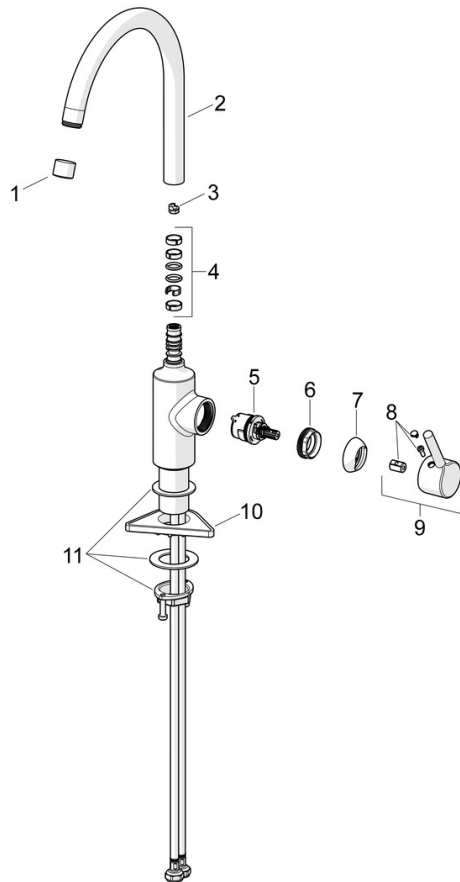

EAN: 4057304019814
static.hansa.com/52202267

Introducing the HANSAVANTIS Kitchen Faucet. This faucet is deck-mounted and has a chrome finish with a swivel spout. It has a single-lever, side-operated design with hot/cold symbols for easy temperature adjustments. The inner body is made of DZR brass for durability.

- Kitchen
- Single-lever, side operated
- Deck mounted
- Chrome
- Swivel spout
- Standard aerator
- Single operating lever/handle, Pin shape, Hot/Cold symbols
- Limitation option for maximum temperature and flow-rate
- \varnothing 30 mm ceramic eco cartridge for flow and temperature control
- Flexible inlet pipes
- Inner body made of DZR brass

Technical data

Flow properties

Flow-rate at 3 bar **10.8 l/min**

Technical properties

Hot water supply **max. +70°C**
 Working pressure **0.5-10 bar**
 Connection size **G3/8**
 Projection **247 mm**
 Backflow prevention (EN1717) **AA**
 Material **Brass**

Regulations

EN standard **EN 817**
 Noise class **I (ISO 3822)**

Approvals and Declarations

Declaration of conformity **DoC**
 EPD **S-P-06396**

Spare parts

SP52202267

	Name	Code
01	Aerator, STD M22x1 CC A	1017047V
02	High spout, L=208 Discontinued	59914498
03	Spout overturning stopper, 60° / 0°	59914264
03	Spout overturning stopper, 120° Discontinued	59914429
04	Sealing kit for spout	59914431
05	Cartridge, 3.0	1014428V
06	Tightening nut, M34x1.5	1012133V
07	Covering cap	1012132V
08	Symbol plug	1012105V
09	Lever	1001749V
10	Supporting plate	59910008
11	Fixing set	59913371