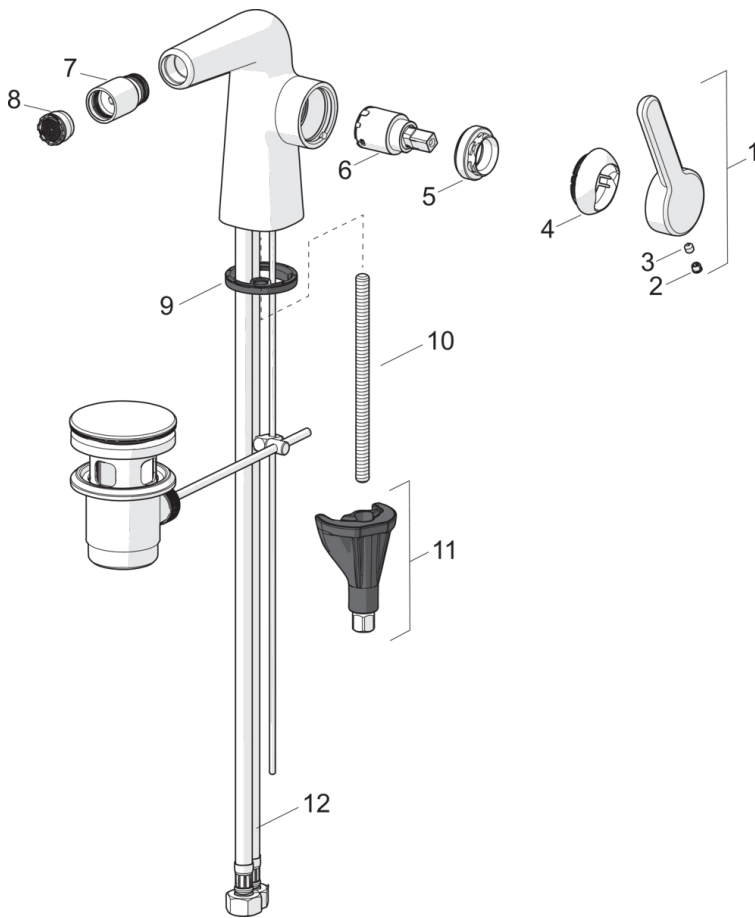

EAN: 4057304007224
static.hansa.com/51983283

one-hole single-lever mixer, DN 15

- Bidet
- Single-lever, side operated
- Deck mounted
- Chrome
- Fixed spout
- PCA® - constant flow rate regardless of pressure variations, Hidden aerator, Ball joint
- Single operating lever/handle, Hot/Cold symbols
- Pop-up waste with draw-rod
- \varnothing 25 mm ceramic cartridge for flow and temperature control
- Flexible inlet pipes
- 3S-installation system for safe and simple mounting

Technical data

Flow properties

Flow-rate at 3 bar (with flow controller)	6.0 l/min
Pressure loss with flow (0.1 l/s)	1 bar

Technical properties

DN-size (nominal dimension)	DN15
Hot water supply	max. +80°C
Working pressure	0.5-10 bar
Connection size	G3/8
Projection	119 mm
Material	Brass

Regulations

EN standard	EN 817
Noise class	I (ISO 3822)

Spare parts

SP51983283

	Name	Code
01	Lever	59914640
02	Cover plug	59913762
03	Screw, M5x8, SW2.5	59904755
04	Covering cap	59914638
05	Tightening nut, M32x1, SW24	59913958
06	Cartridge, 2.5	59913914
07	Swivel joint, M18.5x1	59913370
08	Aerator, M18.5x1, TJ	59913366
09	Bottom seal	59913653
10	Fixing screw, M8x1, L=130	59914474
11	Fixing set	59914475
12	Flexible pipe, L=500, M8x1-G3/8 LH	59914467
N.I.	Pop-up waste	59911441
N.I.	Pop-up operating rod	59913459