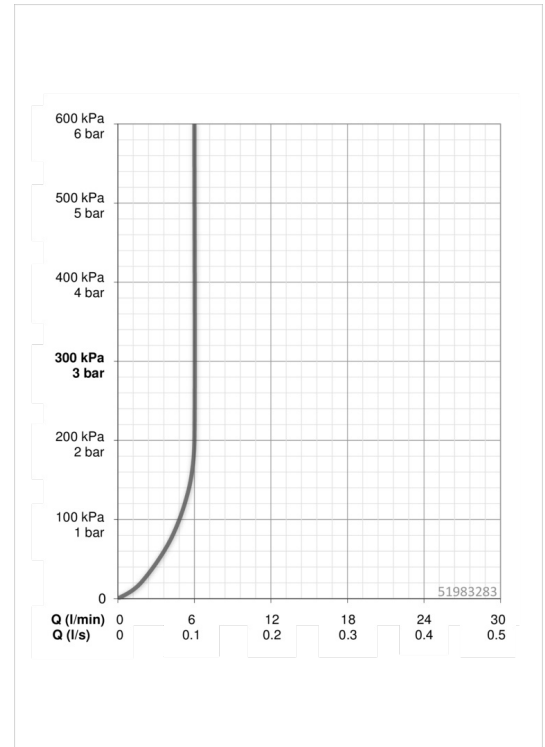

EAN: 4057304007224
static.hansa.com/51983283

one-hole single-lever mixer, DN 15

- Bidet
- Single-lever, side operated
- Deck mounted
- Chrome
- Fixed spout
- PCA® - constant flow rate regardless of pressure variations, Hidden aerator, Ball joint
- Single operating lever/handle, Hot/Cold symbols
- Pop-up waste with draw-rod
- \varnothing 25 mm ceramic cartridge for flow and temperature control
- Flexible inlet pipes
- 3S-installation system for safe and simple mounting

Technical data

Flow properties

Flow-rate at 3 bar (with flow controller)	6.0 l/min
Pressure loss with flow (0.1 l/s)	1 bar

Technical properties

DN-size (nominal dimension)	DN15
Hot water supply	max. +80°C
Working pressure	0.5-10 bar
Connection size	G3/8
Projection	119 mm
Material	Brass

Regulations

EN standard	EN 817
Noise class	I (ISO 3822)

Spare parts

SP51983283

	Name	Code
01	Lever	59914640
02	Cover plug	59913762
03	Screw, M5x8, SW2.5	59904755
04	Covering cap	59914638
05	Tightening nut, M32x1, SW24	59913958
06	Cartridge, 2.5	59913914
07	Swivel joint, M18.5x1	59913370
08	Aerator, M18.5x1, TJ	59913366
09	Bottom seal	59913653
10	Fixing screw, M8x1, L=130	59914474
11	Fixing set	59914475
12	Flexible pipe, L=500, M8x1-G3/8 LH	59914467
N.I.	Pop-up waste	59911441
N.I.	Pop-up operating rod	59913459