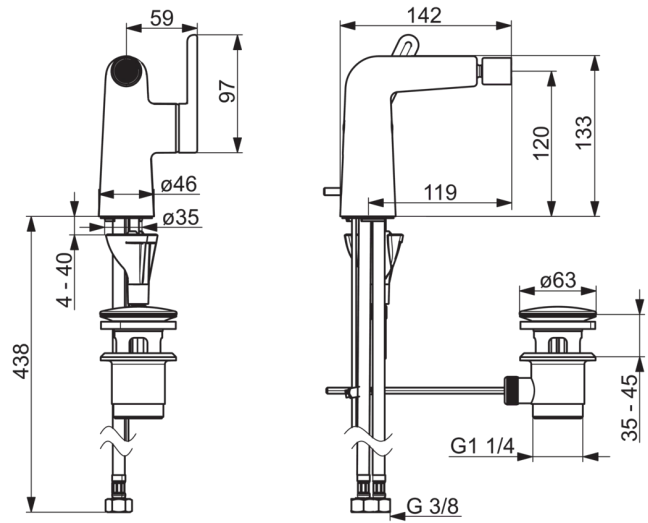

EAN: 4057304007224
static.hansa.com/51983283

one-hole single-lever mixer, DN 15

- Bidet
- Single-lever, side operated
- Deck mounted
- Chrome
- Fixed spout
- PCA® - constant flow rate regardless of pressure variations, Hidden aerator, Ball joint
- Single operating lever/handle, Hot/Cold symbols
- Pop-up waste with draw-rod
- \varnothing 25 mm ceramic cartridge for flow and temperature control
- Flexible inlet pipes
- 3S-installation system for safe and simple mounting

Technical data

Flow properties

Flow-rate at 3 bar (with flow controller)	6.0 l/min
Pressure loss with flow (0.1 l/s)	1 bar

Technical properties

DN-size (nominal dimension)	DN15
Hot water supply	max. +80°C
Working pressure	0.5-10 bar
Connection size	G3/8
Projection	119 mm
Material	Brass

Regulations

EN standard	EN 817
Noise class	I (ISO 3822)

Spare parts

SP51983283

	Name	Code
01	Lever	59914640
02	Cover plug	59913762
03	Screw, M5x8, SW2.5	59904755
04	Covering cap	59914638
05	Tightening nut, M32x1, SW24	59913958
06	Cartridge, 2.5	59913914
07	Swivel joint, M18.5x1	59913370
08	Aerator, M18.5x1, TJ	59913366
09	Bottom seal	59913653
10	Fixing screw, M8x1, L=130	59914474
11	Fixing set	59914475
12	Flexible pipe, L=500, M8x1-G3/8 LH	59914467
N.I.	Pop-up waste	59911441
N.I.	Pop-up operating rod	59913459