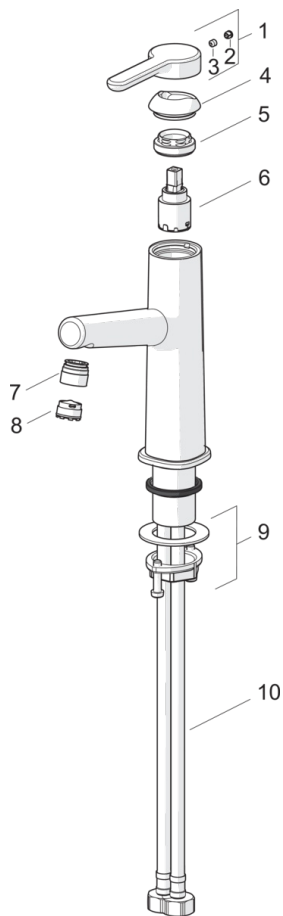

EAN: 4057304006449
static.hansa.com/51832283

one-hole single-lever basin mixer, DN 15

- Washbasin
- Single-lever
- Deck mounted
- Chrome
- Fixed spout
- PCA® - constant flow rate regardless of pressure variations, Hidden aerator
- Hot/Cold symbols, Single operating lever/handle
- Pop-up waste with draw-rod
- ϕ 25 mm ceramic cartridge for flow and temperature control
- Flexible inlet pipes

Technical data

Flow properties

Flow-rate at 3 bar (with flow controller)	6.0 l/min
Pressure loss with flow (0.1 l/s)	2 bar

Technical properties

DN-size (nominal dimension)	DN15
Hot water supply	max. +80°C
Working pressure	0.5-10 bar
Connection size	G3/8
Projection	128 mm
Material	Brass

Regulations

EN standard	EN 817
Noise class	I (ISO 3822)

Spare parts

SP51882283

	Name	Code
01	Lever	59914637
02	Cover plug	59913762
03	Screw, M5x8, SW2.5	59904755
04	Covering cap	59914638
05	Tightening nut, M32x1, SW24	59913958
06	Cartridge, 2.5	59913914
07	Fitting ring for aerator	59914645
08	Aerator, M18.5x1, TJ	59913366
09	Fixing set	59913371
10	Flexible pipe, L=475, G3/8-M10x1 LH	59914468
10	Flexible pipe, L=470, M10x1 LH (518822830037)	59914639
N.I.	Pop-up operating rod	59913459
N.I.	Pop-up waste	59911441