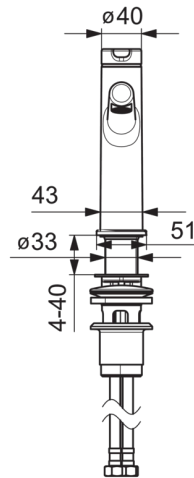

EAN: 4057304006449
static.hansa.com/51832283

one-hole single-lever basin mixer, DN 15

- Washbasin
- Single-lever
- Deck mounted
- Chrome
- Fixed spout
- PCA® - constant flow rate regardless of pressure variations, Hidden aerator
- Hot/Cold symbols, Single operating lever/handle
- Pop-up waste with draw-rod
- ϕ 25 mm ceramic cartridge for flow and temperature control
- Flexible inlet pipes

Technical data

Flow properties

Flow-rate at 3 bar (with flow controller)	6.0 l/min
Pressure loss with flow (0.1 l/s)	2 bar

Technical properties

DN-size (nominal dimension)	DN15
Hot water supply	max. +80°C
Working pressure	0.5-10 bar
Connection size	G3/8
Projection	128 mm
Material	Brass

Regulations

EN standard	EN 817
Noise class	I (ISO 3822)

Spare parts

SP51882283

	Name	Code
01	Lever	59914637
02	Cover plug	59913762
03	Screw, M5x8, SW2.5	59904755
04	Covering cap	59914638
05	Tightening nut, M32x1, SW24	59913958
06	Cartridge, 2.5	59913914
07	Fitting ring for aerator	59914645
08	Aerator, M18.5x1, TJ	59913366
09	Fixing set	59913371
10	Flexible pipe, L=475, G3/8-M10x1 LH	59914468
10	Flexible pipe, L=470, M10x1 LH (518822830037)	59914639
N.I.	Pop-up operating rod	59913459
N.I.	Pop-up waste	59911441