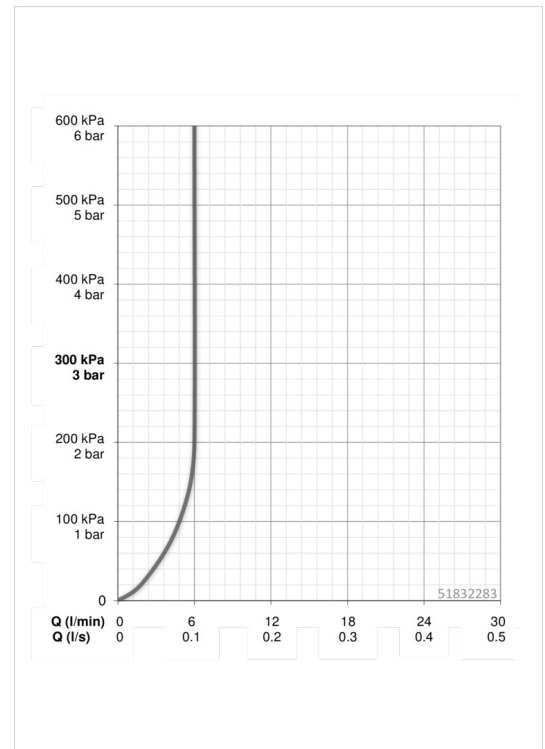

EAN: 4057304006449
static.hansa.com/51832283

one-hole single-lever basin mixer, DN 15

- Washbasin
- Single-lever
- Deck mounted
- Chrome
- Fixed spout
- PCA® - constant flow rate regardless of pressure variations, Hidden aerator
- Hot/Cold symbols, Single operating lever/handle
- Pop-up waste with draw-rod
- ϕ 25 mm ceramic cartridge for flow and temperature control
- Flexible inlet pipes

Technical data

Flow properties

Flow-rate at 3 bar (with flow controller)	6.0 l/min
Pressure loss with flow (0.1 l/s)	2 bar

Technical properties

DN-size (nominal dimension)	DN15
Hot water supply	max. +80°C
Working pressure	0.5-10 bar
Connection size	G3/8
Projection	128 mm
Material	Brass

Regulations

EN standard	EN 817
Noise class	I (ISO 3822)

Spare parts

SP51882283

	Name	Code
01	Lever	59914637
02	Cover plug	59913762
03	Screw, M5x8, SW2.5	59904755
04	Covering cap	59914638
05	Tightening nut, M32x1, SW24	59913958
06	Cartridge, 2.5	59913914
07	Fitting ring for aerator	59914645
08	Aerator, M18.5x1, TJ	59913366
09	Fixing set	59913371
10	Flexible pipe, L=475, G3/8-M10x1 LH	59914468
10	Flexible pipe, L=470, M10x1 LH (518822830037)	59914639
N.I.	Pop-up operating rod	59913459
N.I.	Pop-up waste	59911441