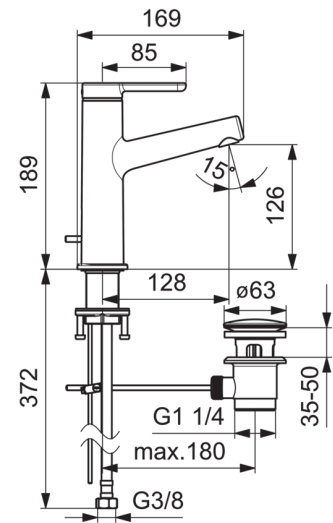

EAN: 4057304006449
static.hansa.com/51832283

one-hole single-lever basin mixer, DN 15

- Washbasin
- Single-lever
- Deck mounted
- Chrome
- Fixed spout
- PCA® - constant flow rate regardless of pressure variations, Hidden aerator
- Hot/Cold symbols, Single operating lever/handle
- Pop-up waste with draw-rod
- ϕ 25 mm ceramic cartridge for flow and temperature control
- Flexible inlet pipes

Technical data

Flow properties

Flow-rate at 3 bar (with flow controller)	6.0 l/min
Pressure loss with flow (0.1 l/s)	2 bar

Technical properties

DN-size (nominal dimension)	DN15
Hot water supply	max. +80°C
Working pressure	0.5-10 bar
Connection size	G3/8
Projection	128 mm
Material	Brass

Regulations

EN standard	EN 817
Noise class	I (ISO 3822)

Spare parts

SP51882283

	Name	Code
01	Lever	59914637
02	Cover plug	59913762
03	Screw, M5x8, SW2.5	59904755
04	Covering cap	59914638
05	Tightening nut, M32x1, SW24	59913958
06	Cartridge, 2.5	59913914
07	Fitting ring for aerator	59914645
08	Aerator, M18.5x1, TJ	59913366
09	Fixing set	59913371
10	Flexible pipe, L=475, G3/8-M10x1 LH	59914468
10	Flexible pipe, L=470, M10x1 LH (518822830037)	59914639
N.I.	Pop-up operating rod	59913459
N.I.	Pop-up waste	59911441