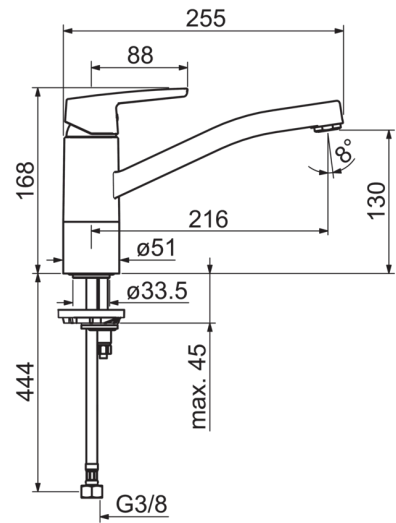

EAN: 4057304002885
static.hansa.com/5148229300676

- Kitchen
- Single-lever
- Deck mounted
- Chrome
- Swivel spout, Swivel range limiting option
- Standard aerator
- Hot/Cold symbols, Single operating lever/handle
- Limitation option for maximum temperature and flow-rate, Energy saving variation - cold water in the middle position, Adjustable hot water stop (included, retrofittable)
- \varnothing 35 mm ceramic cartridge for flow and temperature control
- Flexible inlet pipes
- Inner body made of DZR brass, Rapid installation system
- according to NF077, C3 classified

Technical data

Flow properties

Flow-rate at 3 bar **12.0 l/min**

Technical properties

DN-size (nominal dimension) **DN15**
 Hot water supply **max. +80°C**
 Working pressure **0.5-10 bar**
 Connection size **G3/8**
 Projection **216 mm**
 Material **Brass**

Regulations

EN standard **EN 817**

Spare parts

SP5148229300676

	Name	Code
01	Lever	59914525
04	Tightening nut, M37x1, AF30	59912111
05	Cartridge, 3.5 Cold Start	59913953
06	Spout	59914432
07	Aerator, M24x1	59914484
08	Sealing kit	59913968
09	Spout overturning stopper	59914437
10	Raising socket	59913973
11	Fixing screw, M8x1, L=140	59912474
12	Fixing set	59910749
13	Supporting plate	59910008
N.I.	Flexible pipe, L=500, M8x1-G3/8 LH	59914467