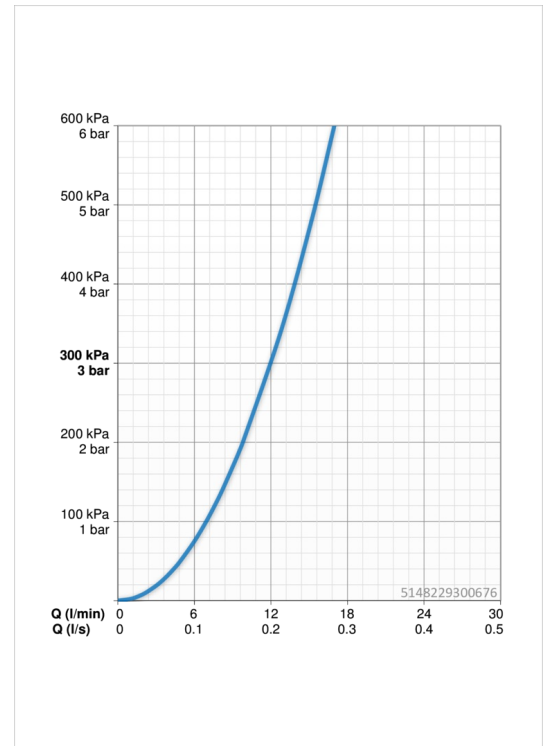

EAN: 4057304002885
static.hansa.com/5148229300676

- Kitchen
- Single-lever
- Deck mounted
- Chrome
- Swivel spout, Swivel range limiting option
- Standard aerator
- Hot/Cold symbols, Single operating lever/handle
- Limitation option for maximum temperature and flow-rate, Energy saving variation - cold water in the middle position, Adjustable hot water stop (included, retrofittable)
- $\varnothing$ 35 mm ceramic cartridge for flow and temperature control
- Flexible inlet pipes
- Inner body made of DZR brass, Rapid installation system
- according to NF077, C3 classified

Technical data

Flow properties

Flow-rate at 3 bar **12.0 l/min**

Technical properties

DN-size (nominal dimension) **DN15**
Hot water supply **max. +80°C**
Working pressure **0.5-10 bar**
Connection size **G3/8**
Projection **216 mm**
Material **Brass**

Regulations

EN standard **EN 817**