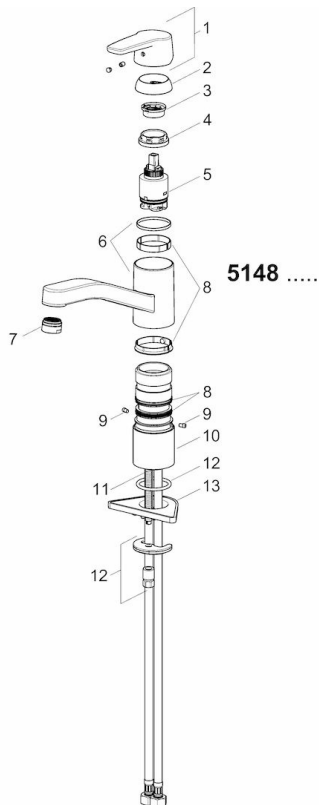

EAN: 4057304002885
static.hansa.com/5148229300676

- Kitchen
- Single-lever
- Deck mounted
- Chrome
- Swivel spout, Swivel range limiting option
- Standard aerator
- Hot/Cold symbols, Single operating lever/handle
- Limitation option for maximum temperature and flow-rate, Energy saving variation - cold water in the middle position, Adjustable hot water stop (included, retrofittable)
- \varnothing 35 mm ceramic cartridge for flow and temperature control
- Flexible inlet pipes
- Inner body made of DZR brass, Rapid installation system
- according to NF077, C3 classified

Technical data

Flow properties

Flow-rate at 3 bar **12.0 l/min**

Technical properties

DN-size (nominal dimension) **DN15**
 Hot water supply **max. +80°C**
 Working pressure **0.5-10 bar**
 Connection size **G3/8**
 Projection **216 mm**
 Material **Brass**

Regulations

EN standard **EN 817**

Spare parts

SP5148229300676

	Name	Code
01	Lever	59914525
04	Tightening nut, M37x1, AF30	59912111
05	Cartridge, 3.5 Cold Start	59913953
06	Spout	59914432
07	Aerator, M24x1	59914484
08	Sealing kit	59913968
09	Spout overturning stopper	59914437
10	Raising socket	59913973
11	Fixing screw, M8x1, L=140	59912474
12	Fixing set	59910749
13	Supporting plate	59910008
N.I.	Flexible pipe, L=500, M8x1-G3/8 LH	59914467