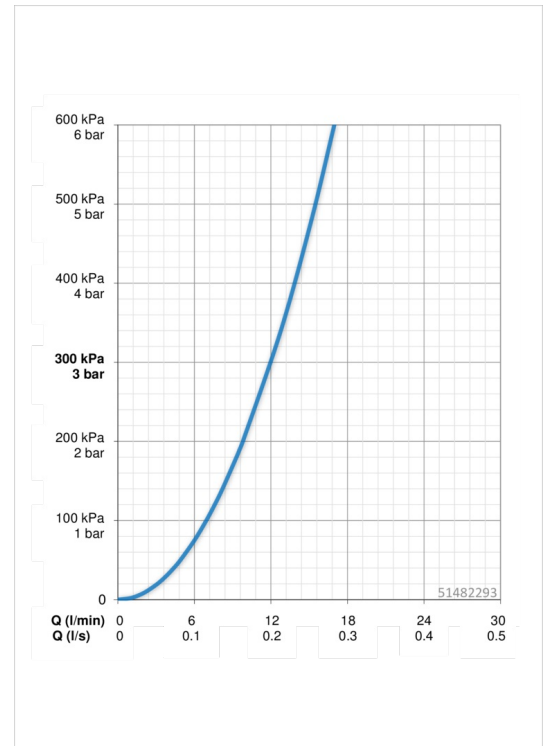

EAN: 4057304002854
static.hansa.com/51482293

- Kitchen
- Single-lever
- Deck mounted
- Chrome
- Swivel spout, Swivel range limiting option
- Standard aerator
- Hot/Cold symbols, Single operating lever/handle
- Limitation option for maximum temperature and flow-rate, Adjustable hot water stop (included, retrofittable)
- $\varnothing$ 35 mm ceramic cartridge for flow and temperature control
- Flexible inlet pipes
- Inner body made of DZR brass, Rapid installation system

Technical data

Flow properties

Flow-rate at 3 bar **12.0 l/min**

Technical properties

DN-size (nominal dimension) **DN15**
Hot water supply **max. +80°C**
Working pressure **0.5-10 bar**
Connection size **G3/8**
Projection **216 mm**
Material **Brass**

Regulations

EN standard **EN 817**
Noise class **I(ISO3822)**

Approvals and Declarations

KIWA **K6116/08**