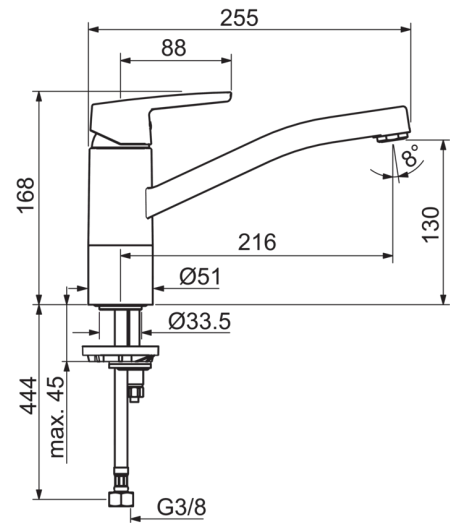

EAN: 4057304002854
static.hansa.com/51482293

- Kitchen
- Single-lever
- Deck mounted
- Chrome
- Swivel spout, Swivel range limiting option
- Standard aerator
- Hot/Cold symbols, Single operating lever/handle
- Limitation option for maximum temperature and flow-rate, Adjustable hot water stop (included, retrofittable)
- \varnothing 35 mm ceramic cartridge for flow and temperature control
- Flexible inlet pipes
- Inner body made of DZR brass, Rapid installation system

Technical data

Flow properties

Flow-rate at 3 bar **12.0 l/min**

Technical properties

DN-size (nominal dimension) **DN15**
 Hot water supply **max. +80°C**
 Working pressure **0.5-10 bar**
 Connection size **G3/8**
 Projection **216 mm**
 Material **Brass**

Regulations

EN standard **EN 817**
 Noise class **I(ISO3822)**

Approvals and Declarations

KIWA **K6116/08**

Spare parts

SP51482293

	Name	Code
01	Lever	59914417
02	Covering cap, 33 x 3 mm	59912504
03	Temperature adjustment limiter	59912325
04	Tightening nut, M37x1, AF30	59912111
05	Cartridge, 3.5 Classic	59913075
06	Spout	59914432
07	Aerator, M24 x 1 STD HC A	59902366
08	Sealing kit	59913968
09	Spout overturning stopper	59914437
10	Raising socket	59913973
11	Fixing screw, M8x1, L=140	59912474
12	Fixing set	59910749
13	Supporting plate	59910008