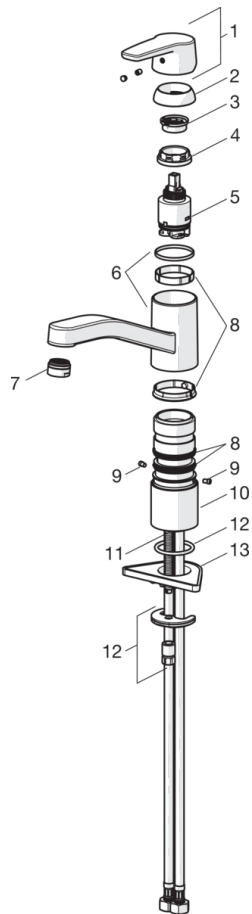

EAN: 4057304002854
static.hansa.com/51482293

- Kitchen
- Single-lever
- Deck mounted
- Chrome
- Swivel spout, Swivel range limiting option
- Standard aerator
- Hot/Cold symbols, Single operating lever/handle
- Limitation option for maximum temperature and flow-rate, Adjustable hot water stop (included, retrofittable)
- \varnothing 35 mm ceramic cartridge for flow and temperature control
- Flexible inlet pipes
- Inner body made of DZR brass, Rapid installation system

Technical data

Flow properties

Flow-rate at 3 bar **12.0 l/min**

Technical properties

DN-size (nominal dimension) **DN15**
 Hot water supply **max. +80°C**
 Working pressure **0.5-10 bar**
 Connection size **G3/8**
 Projection **216 mm**
 Material **Brass**

Regulations

EN standard **EN 817**
 Noise class **I(ISO3822)**

Approvals and Declarations

KIWA **K6116/08**

Spare parts

SP51482293

	Name	Code
01	Lever	59914417
02	Covering cap, 33 x 3 mm	59912504
03	Temperature adjustment limiter	59912325
04	Tightening nut, M37x1, AF30	59912111
05	Cartridge, 3.5 Classic	59913075
06	Spout	59914432
07	Aerator, M24 x 1 STD HC A	59902366
08	Sealing kit	59913968
09	Spout overturning stopper	59914437
10	Raising socket	59913973
11	Fixing screw, M8x1, L=140	59912474
12	Fixing set	59910749
13	Supporting plate	59910008