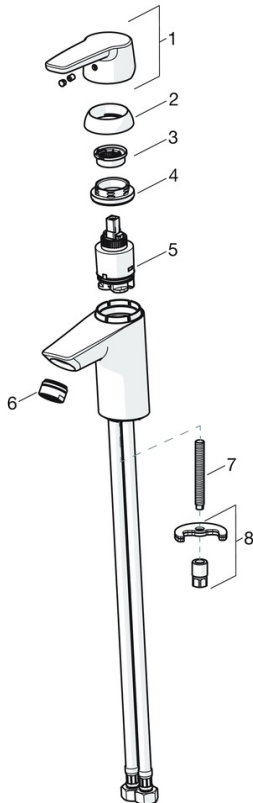

EAN: 4057304002847
static.hansa.com/51462293

- Washbasin
- Single-lever, Bidetta
- Deck mounted
- Chrome
- Fixed spout
- PCA® - constant flow rate regardless of pressure variations
- Hot/Cold symbols, Single operating lever/handle
- Hand shower, Shower holder, Shower hose (1600 mm)
- Bidetta hand shower
- Limitation option for maximum temperature and flow-rate, Adjustable hot water stop (included, retrofittable)
- ø 35 mm ceramic cartridge for flow and temperature control
- Flexible inlet pipes
- Inner body made of DZR brass, Rapid installation system
- Without pop-up waste
- protected against back-flow in domestic use (according to DIN EN 1717)
- 1 spray function

Technical data

Flow properties

Flow-rate at 3 bar	9.0 l/min
Flow-rate at 3 bar (with flow controller)	6.0 l/min

Technical properties

DN-size (nominal dimension)	DN15
Hot water supply	max. +70°C
Working pressure	0.5-10 bar
Connection size	G3/8
Projection	103 mm
Backflow prevention (EN1717)	HC
Material	Brass

Regulations

EN standard	EN 817, EN 1113
Noise class	I (ISO3822)

Approvals and Declarations

Declaration of conformity	DoC
EPD	S-P-06391

Spare parts

SP51402293

	Name	Code
01	Lever	59914417
01	Long lever	59914633
02	Covering cap, 33x3 mm	59912504
03	Temperature adjustment limiter	59912325
04	Tightening nut, M40x1	1003409V
05	Cartridge, 3.5 Classic	59913075
06	Aerator, M24x1 A, low pressure	59902692
06	Aerator, M24x1, 6 l/min	59913727
07	Fixing screw, M8x1, L=140	59912474
08	Fixing set	59910749
N.I.	Pop-up waste	59904620
N.I.	Flexible pipe, L=430, G3/8-M10x1	59912515
N.I.	Pop-up operating rod	59914464
N.I.	Pop-up waste, (2019-)	59914764