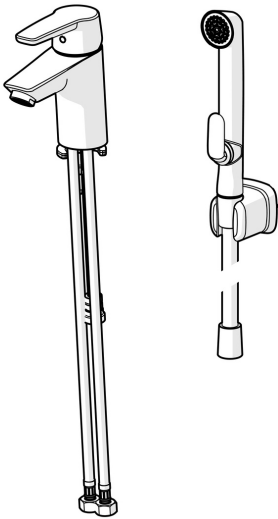

EAN: 4057304002847
static.hansa.com/51462293

- Washbasin
- Single-lever, Bidetta
- Deck mounted
- Chrome
- Fixed spout
- PCA® - constant flow rate regardless of pressure variations
- Hot/Cold symbols, Single operating lever/handle
- Hand shower, Shower holder, Shower hose (1600 mm)
- Bidetta hand shower
- Limitation option for maximum temperature and flow-rate, Adjustable hot water stop (included, retrofittable)
- ø 35 mm ceramic cartridge for flow and temperature control
- Flexible inlet pipes
- Inner body made of DZR brass, Rapid installation system
- Without pop-up waste
- protected against back-flow in domestic use (according to DIN EN 1717)
- 1 spray function

Technical data

Flow properties

Flow-rate at 3 bar	9.0 l/min
Flow-rate at 3 bar (with flow controller)	6.0 l/min

Technical properties

DN-size (nominal dimension)	DN15
Hot water supply	max. +70°C
Working pressure	0.5-10 bar
Connection size	G3/8
Projection	103 mm
Backflow prevention (EN1717)	HC
Material	Brass

Regulations

EN standard	EN 817, EN 1113
Noise class	I (ISO3822)

Approvals and Declarations

Declaration of conformity	DoC
EPD	S-P-06391

Spare parts

SP51402293

	Name	Code
01	Lever	59914417
01	Long lever	59914633
02	Covering cap, 33x3 mm	59912504
03	Temperature adjustment limiter	59912325
04	Tightening nut, M40x1	1003409V
05	Cartridge, 3.5 Classic	59913075
06	Aerator, M24x1 A, low pressure	59902692
06	Aerator, M24x1, 6 l/min	59913727
07	Fixing screw, M8x1, L=140	59912474
08	Fixing set	59910749
N.I.	Pop-up waste	59904620
N.I.	Flexible pipe, L=430, G3/8-M10x1	59912515
N.I.	Pop-up operating rod	59914464
N.I.	Pop-up waste, (2019-)	59914764