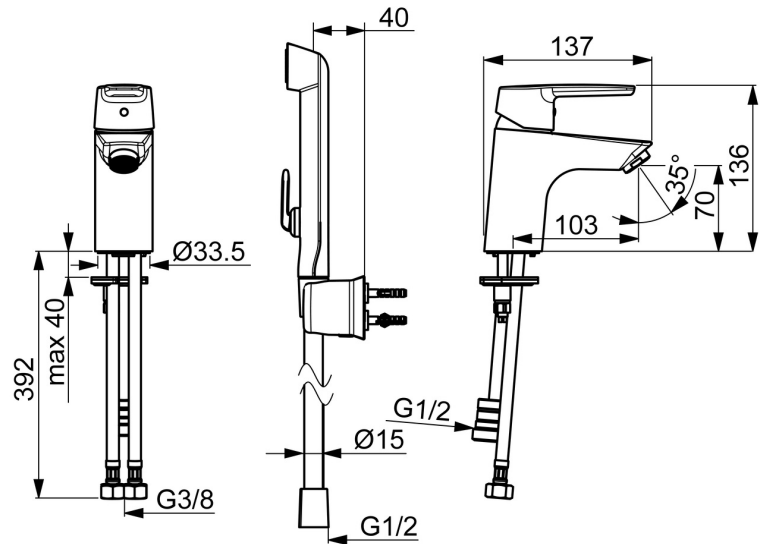

EAN: 4057304002847
static.hansa.com/51462293

- Washbasin
- Single-lever, Bidetta
- Deck mounted
- Chrome
- Fixed spout
- PCA® - constant flow rate regardless of pressure variations
- Hot/Cold symbols, Single operating lever/handle
- Hand shower, Shower holder, Shower hose (1600 mm)
- Bidetta hand shower
- Limitation option for maximum temperature and flow-rate, Adjustable hot water stop (included, retrofittable)
- ø 35 mm ceramic cartridge for flow and temperature control
- Flexible inlet pipes
- Inner body made of DZR brass, Rapid installation system
- Without pop-up waste
- protected against back-flow in domestic use (according to DIN EN 1717)
- 1 spray function

Technical data

Flow properties

Flow-rate at 3 bar	9.0 l/min
Flow-rate at 3 bar (with flow controller)	6.0 l/min

Technical properties

DN-size (nominal dimension)	DN15
Hot water supply	max. +70°C
Working pressure	0.5-10 bar
Connection size	G3/8
Projection	103 mm
Backflow prevention (EN1717)	HC
Material	Brass

Regulations

EN standard	EN 817, EN 1113
Noise class	I (ISO3822)

Approvals and Declarations

Declaration of conformity	DoC
EPD	S-P-06391

Spare parts

SP51402293

	Name	Code
01	Lever	59914417
01	Long lever	59914633
02	Covering cap, 33x3 mm	59912504
03	Temperature adjustment limiter	59912325
04	Tightening nut, M40x1	1003409V
05	Cartridge, 3.5 Classic	59913075
06	Aerator, M24x1 A, low pressure	59902692
06	Aerator, M24x1, 6 l/min	59913727
07	Fixing screw, M8x1, L=140	59912474
08	Fixing set	59910749
N.I.	Pop-up waste	59904620
N.I.	Flexible pipe, L=430, G3/8-M10x1	59912515
N.I.	Pop-up operating rod	59914464
N.I.	Pop-up waste, (2019-)	59914764