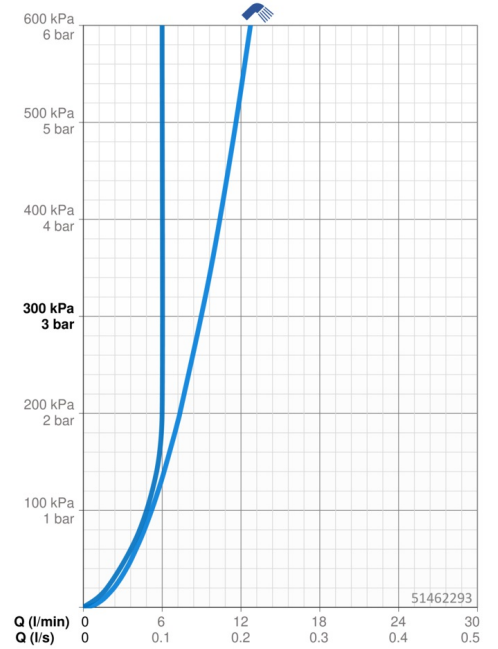

EAN: 4057304002847
static.hansa.com/51462293

- Washbasin
- Single-lever, Bidetta
- Deck mounted
- Chrome
- Fixed spout
- PCA® - constant flow rate regardless of pressure variations
- Hot/Cold symbols, Single operating lever/handle
- Hand shower, Shower holder, Shower hose (1600 mm)
- Bidetta hand shower
- Limitation option for maximum temperature and flow-rate, Adjustable hot water stop (included, retrofittable)
- ø 35 mm ceramic cartridge for flow and temperature control
- Flexible inlet pipes
- Inner body made of DZR brass, Rapid installation system
- Without pop-up waste
- protected against back-flow in domestic use (according to DIN EN 1717)
- 1 spray function

Technical data

Flow properties

Flow-rate at 3 bar	9.0 l/min
Flow-rate at 3 bar (with flow controller)	6.0 l/min

Technical properties

DN-size (nominal dimension)	DN15
Hot water supply	max. +70°C
Working pressure	0.5-10 bar
Connection size	G3/8
Projection	103 mm
Backflow prevention (EN1717)	HC
Material	Brass

Regulations

EN standard	EN 817, EN 1113
Noise class	I (ISO3822)

Approvals and Declarations

Declaration of conformity	DoC
EPD	S-P-06391

Sustainability

EPD module A1 (kg CO2 eq.)	8,59
EPD module A2 (kg CO2 eq.)	0,41
EPD module A3 (kg CO2 eq.)	0,81
EPD module A1-A3 (kg CO2 eq.)	9,82
EPD module A4 (kg CO2 eq.)	0,27
EPD module B7 (kg CO2 eq.)	1854,00
EPD module C2 (kg CO2 eq.)	0,02
EPD module C3 (kg CO2 eq.)	0,02
EPD module C4 (kg CO2 eq.)	0,07
EPD module D (kg CO2 eq.)	-6,99

Spare parts

SP51402293

	Name	Code
01	Lever	59914417
01	Long lever	59914633
02	Covering cap, 33x3 mm	59912504
03	Temperature adjustment limiter	59912325
04	Tightening nut, M40x1	1003409V
05	Cartridge, 3.5 Classic	59913075
06	Aerator, M24x1 A, low pressure	59902692
06	Aerator, M24x1, 6 l/min	59913727
07	Fixing screw, M8x1, L=140	59912474
08	Fixing set	59910749
N.I.	Pop-up waste	59904620
N.I.	Flexible pipe, L=430, G3/8-M10x1	59912515
N.I.	Pop-up operating rod	59914464
N.I.	Pop-up waste, (2019-)	59914764