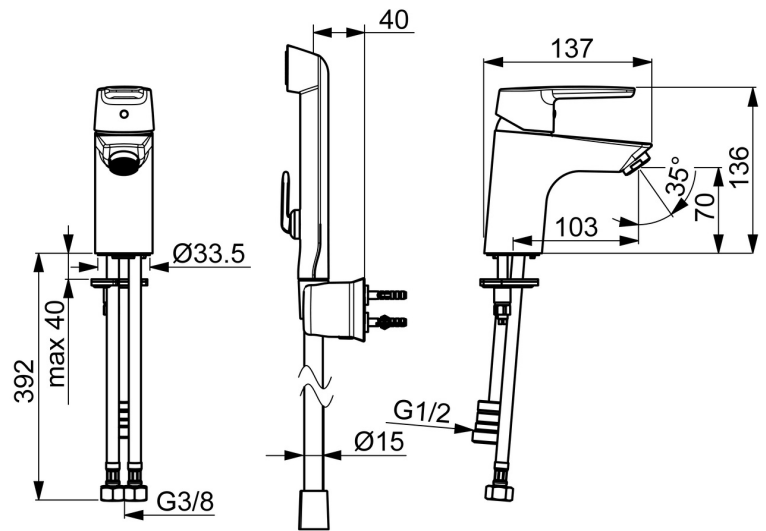

EAN: 4057304002847
static.hansa.com/51462293

- Washbasin
- Single-lever, Bidetta
- Deck mounted
- Chrome
- Fixed spout
- PCA® - constant flow rate regardless of pressure variations
- Hot/Cold symbols, Single operating lever/handle
- Hand shower, Shower holder, Shower hose (1600 mm)
- Bidetta hand shower
- Limitation option for maximum temperature and flow-rate, Adjustable hot water stop (included, retrofittable)
- ø 35 mm ceramic cartridge for flow and temperature control
- Flexible inlet pipes
- Inner body made of DZR brass, Rapid installation system
- Without pop-up waste
- protected against back-flow in domestic use (according to DIN EN 1717)
- 1 spray function

Technical data

Flow properties

Flow-rate at 3 bar	9.0 l/min
Flow-rate at 3 bar (with flow controller)	6.0 l/min

Technical properties

DN-size (nominal dimension)	DN15
Hot water supply	max. +70°C
Working pressure	0.5-10 bar
Connection size	G3/8
Projection	103 mm
Backflow prevention (EN1717)	HC
Material	Brass

Regulations

EN standard	EN 817, EN 1113
Noise class	I (ISO3822)

Approvals and Declarations

Declaration of conformity	DoC
EPD	S-P-06391

Sustainability

EPD module A1 (kg CO2 eq.)	8,59
EPD module A2 (kg CO2 eq.)	0,41
EPD module A3 (kg CO2 eq.)	0,81
EPD module A1-A3 (kg CO2 eq.)	9,82
EPD module A4 (kg CO2 eq.)	0,27
EPD module B7 (kg CO2 eq.)	1854,00
EPD module C2 (kg CO2 eq.)	0,02
EPD module C3 (kg CO2 eq.)	0,02
EPD module C4 (kg CO2 eq.)	0,07
EPD module D (kg CO2 eq.)	-6,99

Spare parts

SP51402293

	Name	Code
01	Lever	59914417
01	Long lever	59914633
02	Covering cap, 33x3 mm	59912504
03	Temperature adjustment limiter	59912325
04	Tightening nut, M40x1	1003409V
05	Cartridge, 3.5 Classic	59913075
06	Aerator, M24x1 A, low pressure	59902692
06	Aerator, M24x1, 6 l/min	59913727
07	Fixing screw, M8x1, L=140	59912474
08	Fixing set	59910749
N.I.	Pop-up waste	59904620
N.I.	Flexible pipe, L=430, G3/8-M10x1	59912515
N.I.	Pop-up operating rod	59914464
N.I.	Pop-up waste, (2019-)	59914764