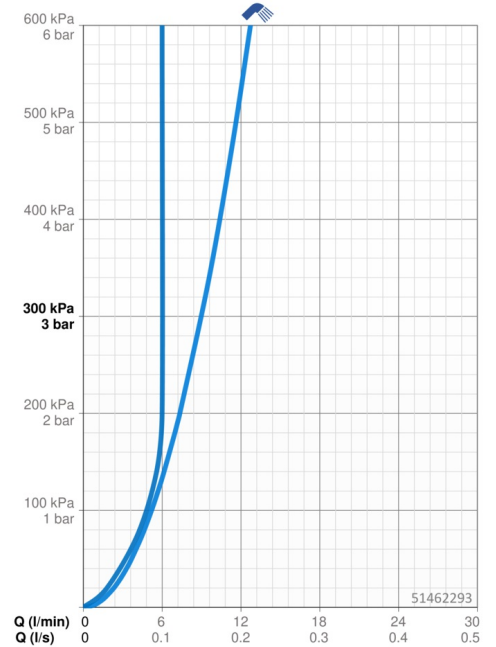

EAN: 4057304002847
static.hansa.com/51462293

- Washbasin
- Single-lever, Bidetta
- Deck mounted
- Chrome
- Fixed spout
- PCA® - constant flow rate regardless of pressure variations
- Hot/Cold symbols, Single operating lever/handle
- Hand shower, Shower holder, Shower hose (1600 mm)
- Bidetta hand shower
- Limitation option for maximum temperature and flow-rate, Adjustable hot water stop (included, retrofittable)
- ø 35 mm ceramic cartridge for flow and temperature control
- Flexible inlet pipes
- Inner body made of DZR brass, Rapid installation system
- Without pop-up waste
- protected against back-flow in domestic use (according to DIN EN 1717)
- 1 spray function

Technical data

Flow properties

Flow-rate at 3 bar	9.0 l/min
Flow-rate at 3 bar (with flow controller)	6.0 l/min

Technical properties

DN-size (nominal dimension)	DN15
Hot water supply	max. +70°C
Working pressure	0.5-10 bar
Connection size	G3/8
Projection	103 mm
Backflow prevention (EN1717)	HC
Material	Brass

Regulations

EN standard	EN 817, EN 1113
Noise class	I (ISO3822)

Approvals and Declarations

Declaration of conformity	DoC
EPD	S-P-06391

Spare parts

SP51402293

	Name	Code
01	Lever	59914417
01	Long lever	59914633
02	Covering cap, 33x3 mm	59912504
03	Temperature adjustment limiter	59912325
04	Tightening nut, M40x1	1003409V
05	Cartridge, 3.5 Classic	59913075
06	Aerator, M24x1 A, low pressure	59902692
06	Aerator, M24x1, 6 l/min	59913727
07	Fixing screw, M8x1, L=140	59912474
08	Fixing set	59910749
N.I.	Pop-up waste	59904620
N.I.	Flexible pipe, L=430, G3/8-M10x1	59912515
N.I.	Pop-up operating rod	59914464
N.I.	Pop-up waste, (2019-)	59914764