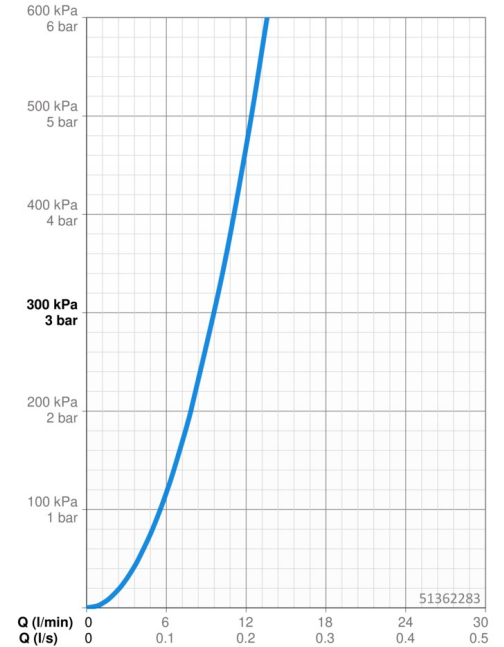

Technical data

Flow properties

Flow-rate at 3 bar	9.6 l/min
Pressure loss with flow (0.2 l/s)	3 bar

Technical properties

DN-size (nominal dimension)	DN15
Hot water supply	max. +70°C
Working pressure	0.5-10 bar
Connection size	G3/8
Projection	231 mm
Backflow prevention (EN1717)	EB
Material	Brass

Regulations

EN standard	EN 817
Noise class	I (ISO 3822)

Approvals and Declarations

DVGW	DW-6506DL0547
Declaration of conformity	DoC