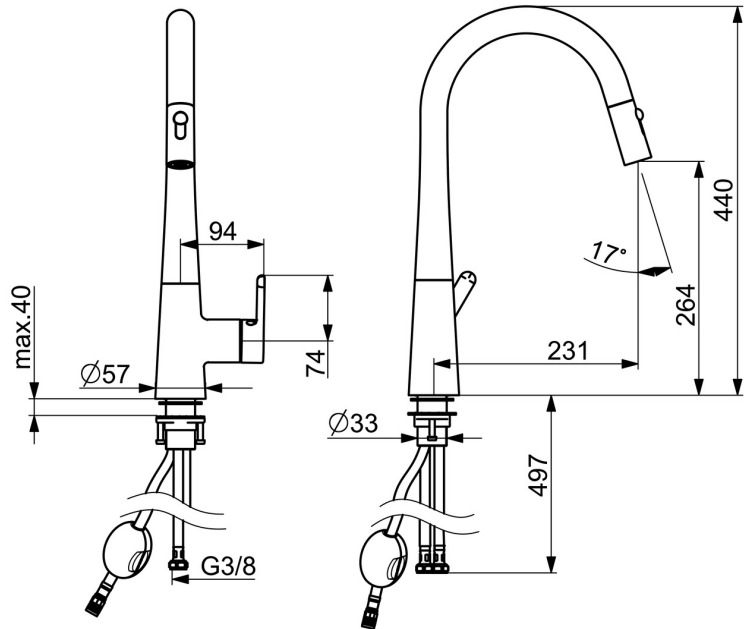

EAN: 4057304007057  
[static.hansa.com/51362283](http://static.hansa.com/51362283)

single-lever kitchen mixer, DN 15

- Kitchen
- Single-lever, side operated
- Deck mounted
- Chrome
- Swivel spout, Pull-out model, Swivel range limiting option
- Hot/Cold symbols, Single operating lever/handle
- Limitation option for maximum temperature and flow-rate
- $\varnothing$  40 mm ceramic cartridge for flow and temperature control
- Flexible inlet pipes
- Soft- and Needle-Spray
- 2 spray functions

### Technical properties

DN-size (nominal dimension)	<b>DN15</b>
Hot water supply	<b>max. +70°C</b>
Working pressure	<b>0.5-10 bar</b>
Connection size	<b>G3/8</b>
Projection	<b>231 mm</b>
Backflow prevention (EN1717)	<b>EB</b>
Material	<b>Brass</b>

### SP51362283

	Name	Code
01	Aerator	59914583
02	Shower head	59914584
03	Hose, L=1500, G1/2-M14x1	59914690
04	Spout Discontinued	59914689
05	Spout overturning stopper, 60° / 0° Discontinued	59914281
06	Lever	59914652
07	Symbol plug	59914341
08	Covering cap	59914649
09	Tightening nut, M42x1.5, SW 38	59914128
10	Cartridge	59914665
11	Push button, 3 V	1004296V
12	Fixing set	59913371
13	Supporting plate	59910008
14	Flexible pipe, L=550, G3/8-M10x1 LH Discontinued	59914691