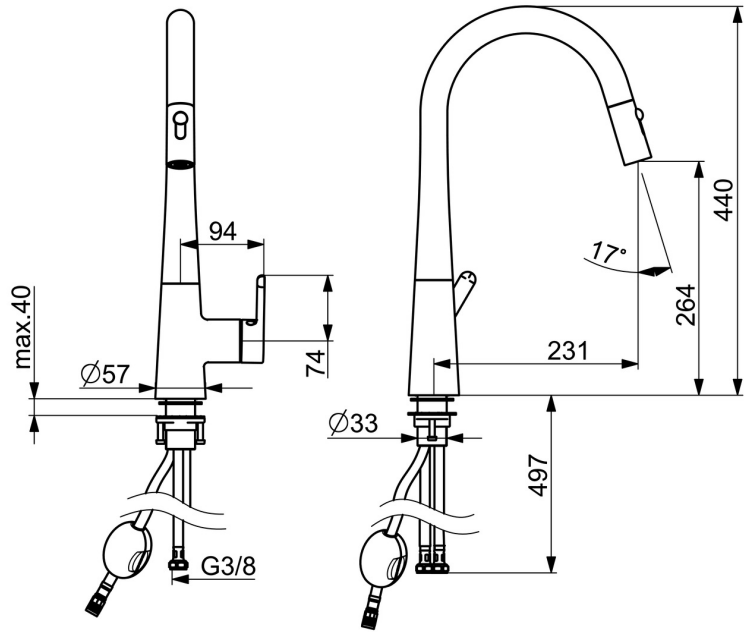

EAN: 4057304007057
static.hansa.com/51362283

single-lever kitchen mixer, DN 15

- Kitchen
- Single-lever, side operated
- Deck mounted
- Chrome
- Swivel spout, Pull-out model, Swivel range limiting option
- Hot/Cold symbols, Single operating lever/handle
- Limitation option for maximum temperature and flow-rate
- \varnothing 40 mm ceramic cartridge for flow and temperature control
- Flexible inlet pipes
- Soft- and Needle-Spray
- 2 spray functions

Technical data

Flow properties

Flow-rate at 3 bar	9.6 l/min
Pressure loss with flow (0.2 l/s)	3 bar

Technical properties

DN-size (nominal dimension)	DN15
Hot water supply	max. +70°C
Working pressure	0.5-10 bar
Connection size	G3/8
Projection	231 mm
Backflow prevention (EN1717)	EB
Material	Brass

Regulations

EN standard	EN 817
Noise class	I (ISO 3822)

Approvals and Declarations

DVGW	DW-6506DL0547
Declaration of conformity	DoC

Spare parts

SP51362283

	Name	Code
01	Aerator	59914583
02	Shower head	59914584
03	Hose, L=1500, G1/2-M14x1	59914690
04	Spout Discontinued	59914689
05	Spout overturning stopper, 60° / 0° Discontinued	59914281
06	Lever	59914652
07	Symbol plug	59914341
08	Covering cap	59914649
09	Tightening nut, M42x1.5, SW 38	59914128
10	Cartridge	59914665
11	Push button, 3 V	1004296V
12	Fixing set	59913371
13	Supporting plate	59910008
14	Flexible pipe, L=550, G3/8-M10x1 LH Discontinued	59914691