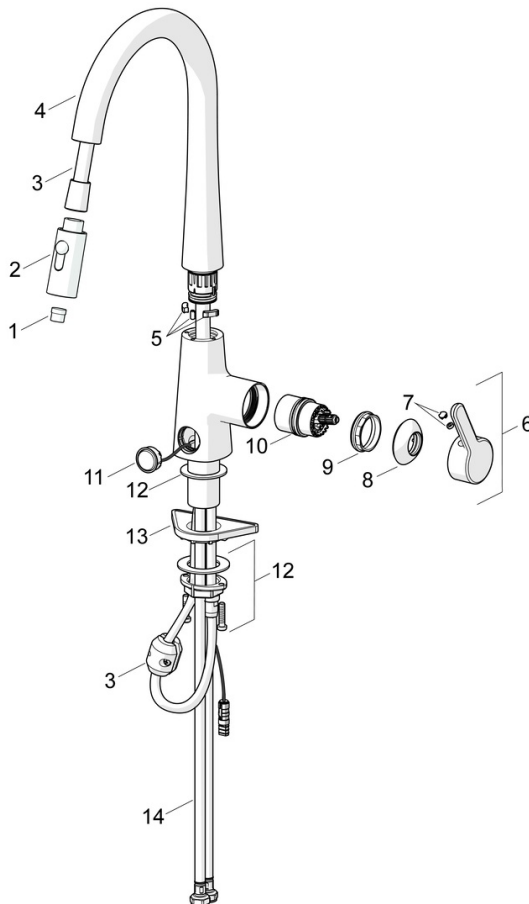

EAN: 4057304007057  
[static.hansa.com/51362283](http://static.hansa.com/51362283)

single-lever kitchen mixer, DN 15

- Kitchen
- Single-lever, side operated
- Deck mounted
- Chrome
- Swivel spout, Pull-out model, Swivel range limiting option
- Hot/Cold symbols, Single operating lever/handle
- Limitation option for maximum temperature and flow-rate
- $\varnothing$  40 mm ceramic cartridge for flow and temperature control
- Flexible inlet pipes
- Soft- and Needle-Spray
- 2 spray functions

### Technical properties

DN-size (nominal dimension)	<b>DN15</b>
Hot water supply	<b>max. +70°C</b>
Working pressure	<b>0.5-10 bar</b>
Connection size	<b>G3/8</b>
Projection	<b>231 mm</b>
Backflow prevention (EN1717)	<b>EB</b>
Material	<b>Brass</b>

## Spare parts

### SP51362283

	Name	Code
01	Aerator	59914583
02	Shower head	59914584
03	Hose, L=1500, G1/2-M14x1	59914690
04	Spout Discontinued	59914689
05	Spout overturning stopper, 60° / 0° Discontinued	59914281
06	Lever	59914652
07	Symbol plug	59914341
08	Covering cap	59914649
09	Tightening nut, M42x1.5, SW 38	59914128
10	Cartridge	59914665
11	Push button, 3 V	1004296V
12	Fixing set	59913371
13	Supporting plate	59910008
14	Flexible pipe, L=550, G3/8-M10x1 LH Discontinued	59914691