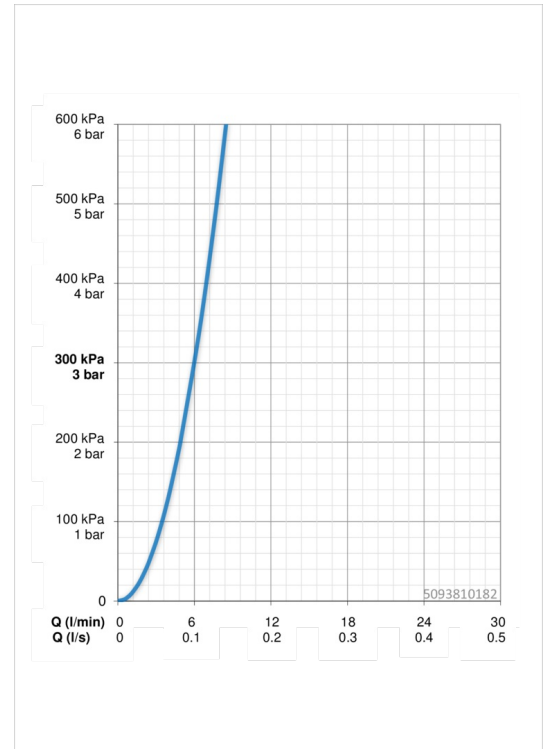

EAN: 4015474171732
static.hansa.com/5093810182

- Public & Semi-public
- Single-lever
- Deck mounted
- White
- Fixed spout
- Hidden aerator
- Single operating lever/handle
- Ceramic head part for flow control
- One inlet for cold or premixed water
- Inner body made of DZR brass
- WithoutPopupWaste

Technical data

Flow properties

Flow-rate at 3 bar **6.0 l/min**

Technical properties

DN-size (nominal dimension) **DN15**
Hot water supply **max. +90°C**
Working pressure **0.5-10 bar**
Connection size **G1/2**
Projection **94 mm**

Regulations

EN standard **EN 817**

Approvals and Declarations

KIWA **K100538/01**