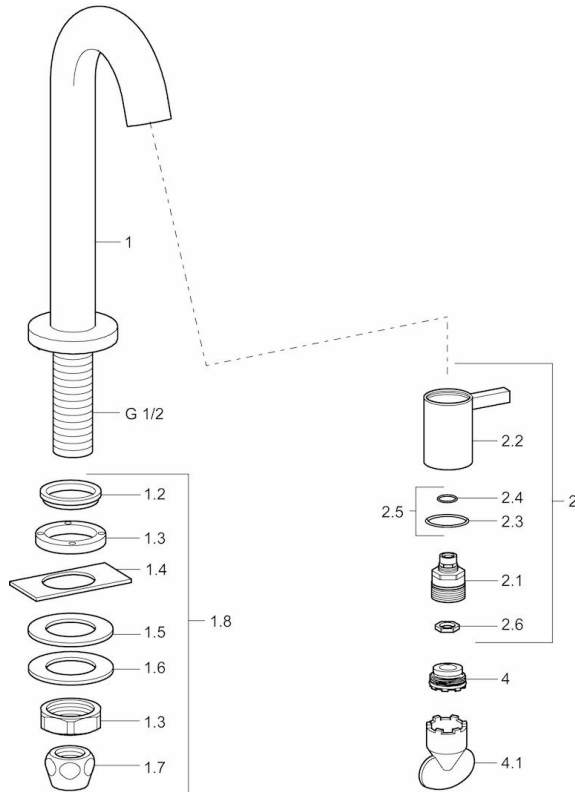

EAN: 4015474171732
static.hansa.com/5093810182

- Public & Semi-public
- Single-lever
- Deck mounted
- White
- Fixed spout
- Hidden aerator
- Single operating lever/handle
- Ceramic head part for flow control
- One inlet for cold or premixed water
- Inner body made of DZR brass
- WithoutPopupWaste

Technical data

Flow properties

Flow-rate at 3 bar **6.0 l/min**

Technical properties

DN-size (nominal dimension) **DN15**
 Hot water supply **max. +90°C**
 Working pressure **0.5-10 bar**
 Connection size **G1/2**
 Projection **94 mm**

Regulations

EN standard **EN 817**

Approvals and Declarations

KIWA **K100538/01**

Spare parts

SP50938101

	Name	Code
1.2	Gasket Discontinued	59902296
1.3	Fitting nut, G1/2, SW32	59902245
1.4	Protective piece	59905535
1.5	Gasket, 45x23x2	59902282
1.6	Gasket, 45x24x0.5	59902328
1.7	Sealing kit Discontinued	59910707
1.8	Fixing set	59912335
2	Headpart	59913321
2	Headpart White	5991332182
2	Headpart Black	5991332184
2	Headpart Brushed steel	5991332196
2.1	Headpart	59913323
2.2	Lever	59913322
2.2	Lever White Discontinued	5991332282
2.2	Handle Black Discontinued	5991332284
2.2	Handle Brushed steel Discontinued	5991332296
2.5	O-ring kit	59913320
4	Aerator, M21.5x1, JR Z, (-2014)	59913318
4	Aerator, M21.5x1	59913598
4.1	Key for aerator, M21,5 x 1	59913133