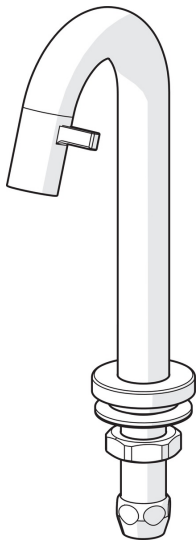

EAN: 4015474171732
static.hansa.com/5093810182

- Public & Semi-public
- Single-lever
- Deck mounted
- White
- Fixed spout
- Hidden aerator
- Single operating lever/handle
- Ceramic head part for flow control
- One inlet for cold or premixed water
- Inner body made of DZR brass
- WithoutPopupWaste

Technical data

Flow properties

Flow-rate at 3 bar **6.0 l/min**

Technical properties

DN-size (nominal dimension) **DN15**
 Hot water supply **max. +90°C**
 Working pressure **0.5-10 bar**
 Connection size **G1/2**
 Projection **94 mm**

Regulations

EN standard **EN 817**

Approvals and Declarations

KIWA **K100538/01**

Spare parts

SP50938101

	Name	Code
1.2	Gasket Discontinued	59902296
1.3	Fitting nut, G1/2, SW32	59902245
1.4	Protective piece	59905535
1.5	Gasket, 45x23x2	59902282
1.6	Gasket, 45x24x0.5	59902328
1.7	Sealing kit Discontinued	59910707
1.8	Fixing set	59912335
2	Headpart	59913321
2	Headpart White	5991332182
2	Headpart Black	5991332184
2	Headpart Brushed steel	5991332196
2.1	Headpart	59913323
2.2	Lever	59913322
2.2	Lever White Discontinued	5991332282
2.2	Handle Black Discontinued	5991332284
2.2	Handle Brushed steel Discontinued	5991332296
2.5	O-ring kit	59913320
4	Aerator, M21.5x1, JR Z, (-2014)	59913318
4	Aerator, M21.5x1	59913598
4.1	Key for aerator, M21,5 x 1	59913133