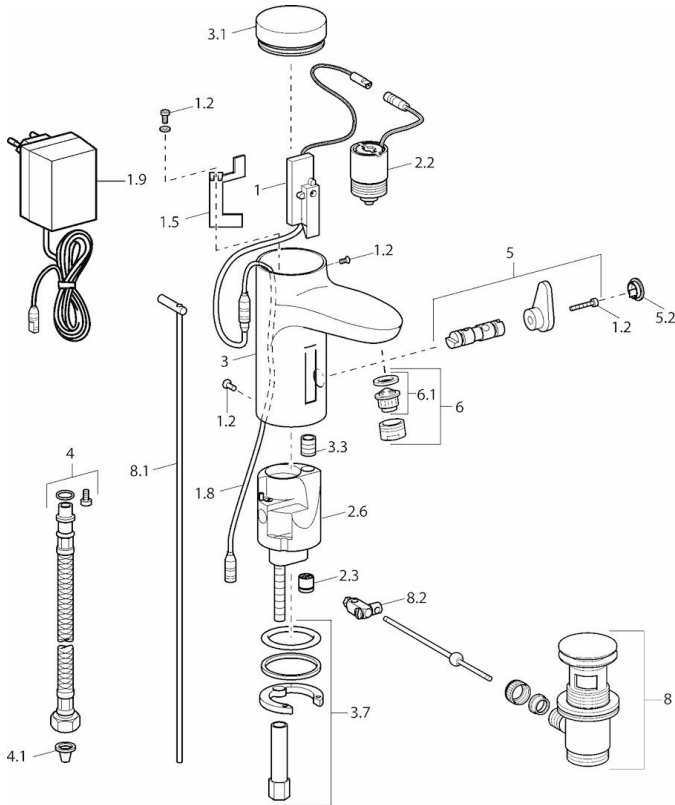

### Technical properties

Hot water supply	max. +70°C
Working pressure	0.5-10 bar
Connection size	G3/8

### Electronic properties

Electrical Connection	230 / 6 V
-----------------------	-----------

## Spare parts

### SP50792200

	Name	Code
1	Electronics	59912436
1.2	Screw	59912450
1.5	Holder	59912442
1.8	Connection cable	59910770
1.9	Power supply, 230/6 V DC	59911671
2.2	Solenoid valve	59912240
2.3	Non-return valve	59911674
3.1	Cover	59912444
3.3	Shell	59911678
3.7	Fixing set	59911680
4	Flexible pipe, G3/8x10 (2008-)	59912447
4.1	Litter filter	59911684
5	Diverter/Cartridge	59912788
5.2	Covering cap	59911689
6	Aerator, M24x1 Z	59906826
6.1	Aerator, M22/24, Z	59906830
8	Pop-up waste	59911441
8.1	Pop-up operating rod	59912449
8.2	Swivel joint	59904624
N.I.	Connection cable, L=1500	59910648