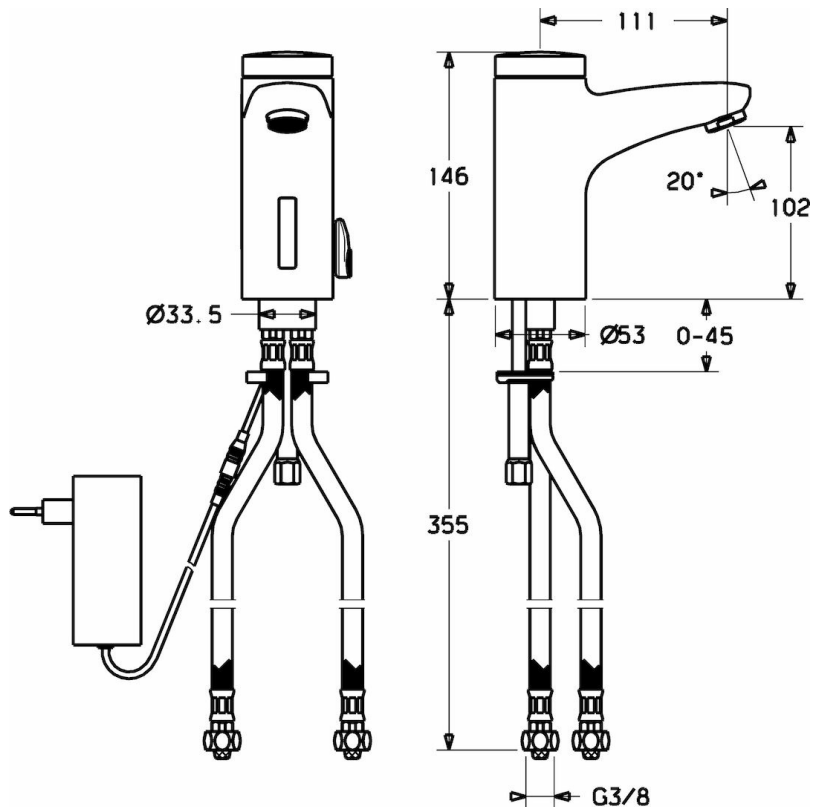

Regulations

EN standard	EN 15091