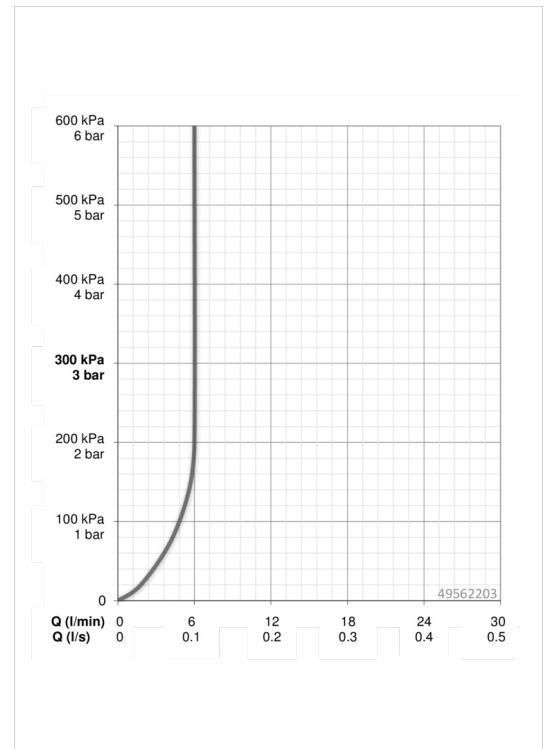

EAN: 4015474262072
static.hansa.com/49562203

- Washbasin
- Single-lever
- Deck mounted
- Chrome
- Fixed spout
- PCA® - constant flow rate regardless of pressure variations
- Hot/Cold symbols, Single operating lever/handle
- Pop-up waste with draw-rod
- Limitation option for maximum temperature and flow-rate, Adjustable hot water stop (included, retrofittable)
- ø 35 mm ceramic cartridge for flow and temperature control
- Flexible inlet pipes
- Inner body made of DZR brass, Rapid installation system

Technical data

Flow properties

Flow-rate at 3 bar (with flow controller) **6.0 l/min**

Technical properties

DN-size (nominal dimension) **DN15**
 Hot water supply **max. +80°C**
 Working pressure **0.5-10 bar**
 Connection size **G3/8**
 Projection **110 mm**

Regulations

EN standard **EN 817**

Spare parts

SP49402203

Name	Code
1 Lever	59913827
1.1 Screw, M5x8, SW2.5	59904755
1.3 Symbol plug Grey	59912112
2 Covering cap, 33 x 3 mm	59912504
2.1 Gasket, 45x35.5x5.4	59913651
3 Tightening nut, M40x1, SW30	59913210
4 Cartridge, 3.5 Classic	59913075
4 Cartridge, 3.5 Eco	59912324
4.1 Temperature adjustment limiter	59912325
4.3 O-ring, d 28.24x2.62	59912590
4.4 O-ring, d 10.10x1.60	59905072
5.1 Pop-up operating rod	59913067
5.10 O-ring, d 7.65x1.78	59902337
5.11 Gasket, 9.5x14.4x2	59912551
5.12 Fixing screw, M8x1, L=140	59912474
5.2 Swivel joint	59904624
5.3 Bottom seal	59913653
5.5 Fixing plate	59904765
5.6 Screw, M8x1, SW13	59904766
5.7 Fixing set	59912113
5.8 Flexible pipe	59913213
5.9 Flexible pipe, L=430, G3/8-M10x1	59912515
6 Aerator, M24x1, 6 l/min	59913727
7 Pop-up waste	59904620
7 Pop-up waste, (2019-)	59914764
N.I. Key, SW 30/34	59912108