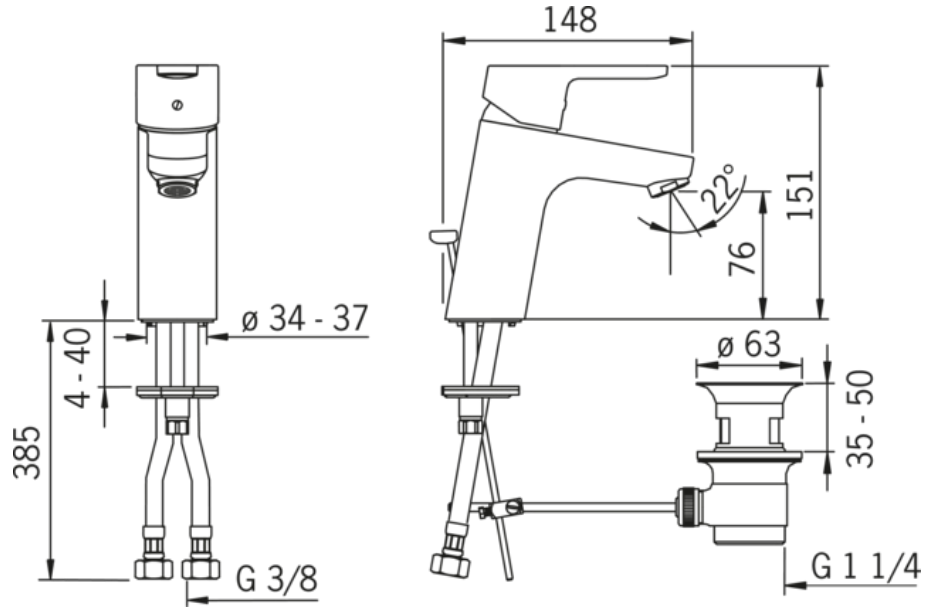

EAN: 4015474262072
static.hansa.com/49562203

- Washbasin
- Single-lever
- Deck mounted
- Chrome
- Fixed spout
- PCA® - constant flow rate regardless of pressure variations
- Hot/Cold symbols, Single operating lever/handle
- Pop-up waste with draw-rod
- Limitation option for maximum temperature and flow-rate, Adjustable hot water stop (included, retrofittable)
- ø 35 mm ceramic cartridge for flow and temperature control
- Flexible inlet pipes
- Inner body made of DZR brass, Rapid installation system

Technical data

Flow properties

Flow-rate at 3 bar (with flow controller) **6.0 l/min**

Technical properties

DN-size (nominal dimension) **DN15**
 Hot water supply **max. +80°C**
 Working pressure **0.5-10 bar**
 Connection size **G3/8**
 Projection **110 mm**

Regulations

EN standard **EN 817**

Spare parts

SP49402203

Name	Code
1 Lever	59913827
1.1 Screw, M5x8, SW2.5	59904755
1.3 Symbol plug Grey	59912112
2 Covering cap, 33 x 3 mm	59912504
2.1 Gasket, 45x35.5x5.4	59913651
3 Tightening nut, M40x1, SW30	59913210
4 Cartridge, 3.5 Classic	59913075
4 Cartridge, 3.5 Eco	59912324
4.1 Temperature adjustment limiter	59912325
4.3 O-ring, d 28.24x2.62	59912590
4.4 O-ring, d 10.10x1.60	59905072
5.1 Pop-up operating rod	59913067
5.10 O-ring, d 7.65x1.78	59902337
5.11 Gasket, 9.5x14.4x2	59912551
5.12 Fixing screw, M8x1, L=140	59912474
5.2 Swivel joint	59904624
5.3 Bottom seal	59913653
5.5 Fixing plate	59904765
5.6 Screw, M8x1, SW13	59904766
5.7 Fixing set	59912113
5.8 Flexible pipe	59913213
5.9 Flexible pipe, L=430, G3/8-M10x1	59912515
6 Aerator, M24x1, 6 l/min	59913727
7 Pop-up waste	59904620
7 Pop-up waste, (2019-)	59914764
N.I. Key, SW 30/34	59912108