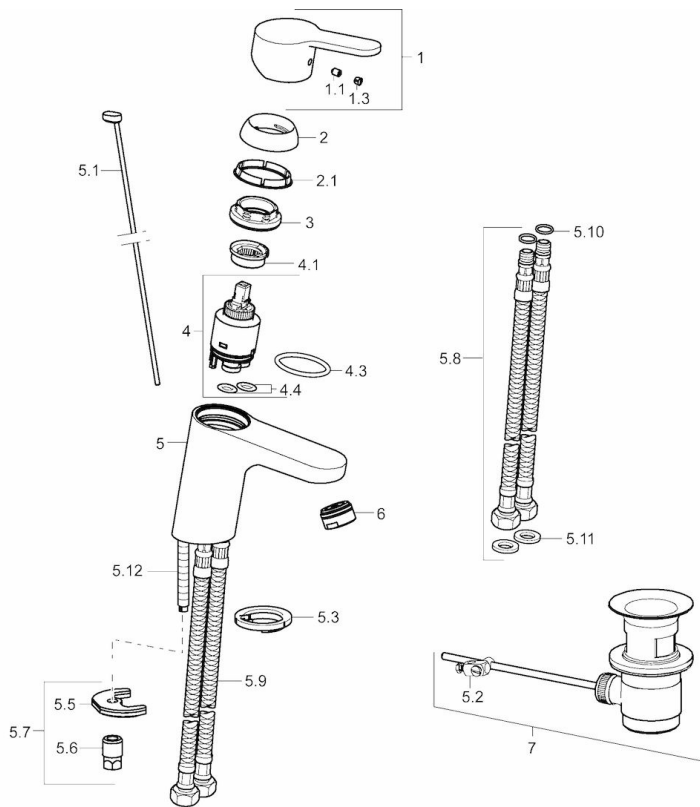

EAN: 4015474262072
static.hansa.com/49562203

- Washbasin
- Single-lever
- Deck mounted
- Chrome
- Fixed spout
- PCA® - constant flow rate regardless of pressure variations
- Hot/Cold symbols, Single operating lever/handle
- Pop-up waste with draw-rod
- Limitation option for maximum temperature and flow-rate, Adjustable hot water stop (included, retrofittable)
- ø 35 mm ceramic cartridge for flow and temperature control
- Flexible inlet pipes
- Inner body made of DZR brass, Rapid installation system

Technical data

Flow properties

Flow-rate at 3 bar (with flow controller) **6.0 l/min**

Technical properties

DN-size (nominal dimension) **DN15**
 Hot water supply **max. +80°C**
 Working pressure **0.5-10 bar**
 Connection size **G3/8**
 Projection **110 mm**

Regulations

EN standard **EN 817**

Spare parts

SP49402203

Name	Code
1 Lever	59913827
1.1 Screw, M5x8, SW2.5	59904755
1.3 Symbol plug Grey	59912112
2 Covering cap, 33 x 3 mm	59912504
2.1 Gasket, 45x35.5x5.4	59913651
3 Tightening nut, M40x1, SW30	59913210
4 Cartridge, 3.5 Classic	59913075
4 Cartridge, 3.5 Eco	59912324
4.1 Temperature adjustment limiter	59912325
4.3 O-ring, d 28.24x2.62	59912590
4.4 O-ring, d 10.10x1.60	59905072
5.1 Pop-up operating rod	59913067
5.10 O-ring, d 7.65x1.78	59902337
5.11 Gasket, 9.5x14.4x2	59912551
5.12 Fixing screw, M8x1, L=140	59912474
5.2 Swivel joint	59904624
5.3 Bottom seal	59913653
5.5 Fixing plate	59904765
5.6 Screw, M8x1, SW13	59904766
5.7 Fixing set	59912113
5.8 Flexible pipe	59913213
5.9 Flexible pipe, L=430, G3/8-M10x1	59912515
6 Aerator, M24x1, 6 l/min	59913727
7 Pop-up waste	59904620
7 Pop-up waste, (2019-)	59914764
N.I. Key, SW 30/34	59912108