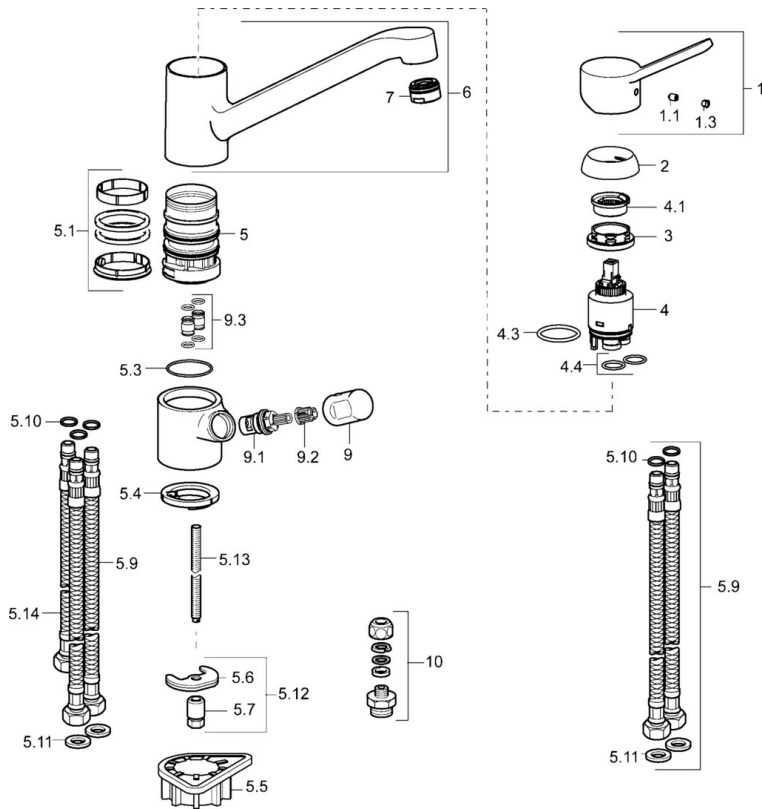

Regulations

EN standard	EN 817
Noise class	I (ISO 3822)

Approvals and Declarations

Declaration of conformity	DoC
---------------------------	------------

Spare parts

SP49502203

	Name	Code
1	Lever	59913972
1.1	Screw, M5x8, SW2.5	59904755
1.3	Symbol plug Grey	59912112
2	Covering cap, 33x3 mm	59912504
3	Tightening nut, M37x1, AF30 Discontinued	59912111
4	Cartridge, 3.5 Eco	59912324
4	Cartridge, 3.5 Classic	59913075
4.1	Temperature adjustment limiter	59912325
4.3	O-ring, d 28.24x2.62 Discontinued	59912590
4.4	O-ring, d 10.10x1.60 Discontinued	59905072
5.1	Sealing kit	1001264V
5.1	Sealing kit Discontinued	59913968
5.3	O-ring, d 34x1.5	59913975
5.4	Bottom seal	59914591
5.5	Supporting plate	59910008
5.6	Fixing plate	59904765
5.7	Screw, M8x1, SW13	59904766
5.9	Flexible pipe, L=550, G3/8-M8x1	59913969
5.10	O-ring, 6x1.4	59913266
5.11	Gasket, 9.5x14.4x2	59912551
5.12	Fixing set	59910749
5.13	Fixing screw, M8x1, L=140	59912474
5.14	Hose, M8x1, G3/8, L=370 Discontinued	59913974
6	Spout	59913971
7	Aerator, M24x1 (2011-)	59913739
9	Handle Discontinued	59913977
9.1	Headpart, G3/8	59913260
9.2	Adapter White	59910235
9.3	Coupling pipe Discontinued	59913976
10	Connector nipple, G3/4xG3/8 Discontinued	59910940
N.I.	Key, SW30/34	59912108
N.I.	Washer set Discontinued	59914043

SP49502203(2020)

	Name	Code
01	Lever	59913972
02	Covering cap, 33x3 mm	59912504
03	Tightening nut, M37x1, SW30	1005680V
04	Cartridge, 3.5 Classic	59913075
05	Aerator, M24x1 STD HC A	59902366
06	Sealing kit	1001264V
07	Spout overturning stopper, 120°	59914489
08	Headpart, G1/2	59914433
09	Handle for washing machine valve Discontinued	59914715
10	Fixing screw, M8x1, L=140	59912474
11	Fixing set	59910749
12	Supporting plate	59910008