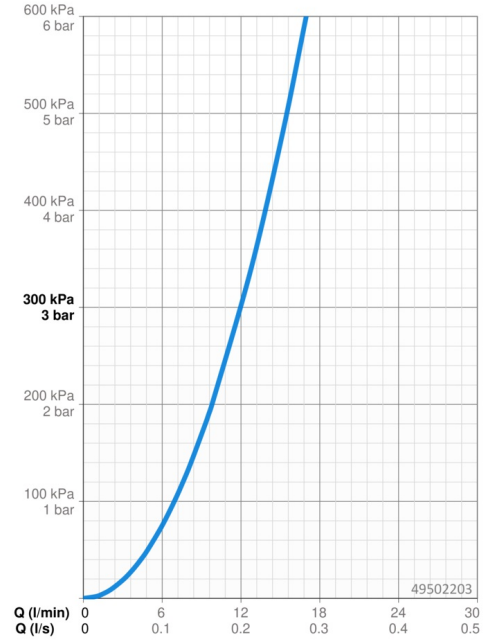

Technical data

Flow properties

Flow-rate at 3 bar	12.0 l/min
Pressure loss with flow (0.2 l/s)	3 bar

Technical properties

DN-size (nominal dimension)	DN15
Hot water supply	max. +70°C
Working pressure	0.5-10 bar
Connection size	G3/8
Projection	210 mm
Backflow prevention (EN1717)	AA
Material	Brass

Regulations

EN standard	EN 817
Noise class	I (ISO 3822)

Approvals and Declarations

Declaration of conformity	DoC

Spare parts