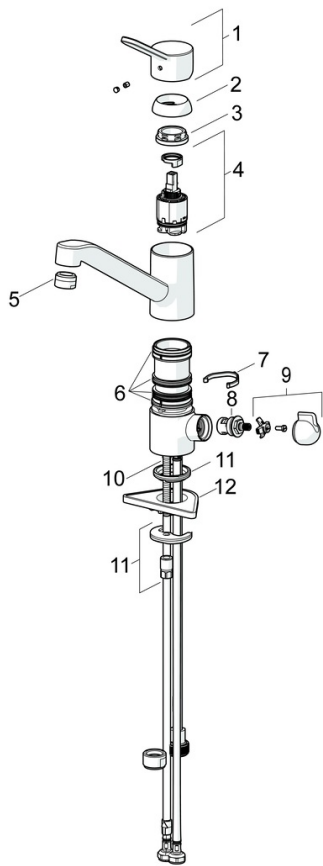

Regulations

EN standard	EN 817
Noise class	I (ISO 3822)

Approvals and Declarations

Declaration of conformity	DoC
---------------------------	------------

Spare parts

SP49502203

	Name	Code
1	Lever	59913972
1.1	Screw, M5x8, SW2.5	59904755
1.3	Symbol plug Grey	59912112
2	Covering cap, 33x3 mm	59912504
3	Tightening nut, M37x1, AF30 Discontinued	59912111
4	Cartridge, 3.5 Eco	59912324
4	Cartridge, 3.5 Classic	59913075
4.1	Temperature adjustment limiter	59912325
4.3	O-ring, d 28.24x2.62 Discontinued	59912590
4.4	O-ring, d 10.10x1.60 Discontinued	59905072
5.1	Sealing kit	1001264V
5.1	Sealing kit Discontinued	59913968
5.3	O-ring, d 34x1.5	59913975
5.4	Bottom seal	59914591
5.5	Supporting plate	59910008
5.6	Fixing plate	59904765
5.7	Screw, M8x1, SW13	59904766
5.9	Flexible pipe, L=550, G3/8-M8x1	59913969
5.10	O-ring, 6x1.4	59913266
5.11	Gasket, 9.5x14.4x2	59912551
5.12	Fixing set	59910749
5.13	Fixing screw, M8x1, L=140	59912474
5.14	Hose, M8x1, G3/8, L=370 Discontinued	59913974
6	Spout	59913971
7	Aerator, M24x1 (2011-)	59913739
9	Handle Discontinued	59913977
9.1	Headpart, G3/8	59913260
9.2	Adapter White	59910235
9.3	Coupling pipe Discontinued	59913976
10	Connector nipple, G3/4xG3/8 Discontinued	59910940
N.I.	Key, SW30/34	59912108
N.I.	Washer set Discontinued	59914043

SP49502203(2020)

	Name	Code
01	Lever	59913972
02	Covering cap, 33x3 mm	59912504
03	Tightening nut, M37x1, SW30	1005680V
04	Cartridge, 3.5 Classic	59913075
05	Aerator, M24x1 STD HC A	59902366
06	Sealing kit	1001264V
07	Spout overturning stopper, 120°	59914489
08	Headpart, G1/2	59914433
09	Handle for washing machine valve Discontinued	59914715
10	Fixing screw, M8x1, L=140	59912474
11	Fixing set	59910749
12	Supporting plate	59910008