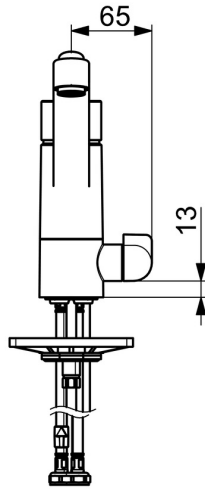

EAN: 4015474261082
static.hansa.com/49502203

- Kitchen
- Single-lever, Dishwasher valve
- Deck mounted
- Chrome
- Swivel spout
- Standard aerator
- Mechanic stop valve for external equipment
- Hot/Cold symbols, Single operating lever/handle
- Limitation option for maximum temperature and flow-rate, Adjustable hot water stop (included, retrofittable)
- \varnothing 35 mm ceramic cartridge for flow and temperature control
- Flexible inlet pipes
- Inner body made of DZR brass, Rapid installation system

Technical data

Flow properties

Flow-rate at 3 bar	12.0 l/min
Pressure loss with flow (0.2 l/s)	3 bar

Technical properties

DN-size (nominal dimension)	DN15
Hot water supply	max. +70°C
Working pressure	0.5-10 bar
Connection size	G3/8
Projection	210 mm
Backflow prevention (EN1717)	AA
Material	Brass

SP49502203(2020)

	Name	Code
01	Lever	59913972
02	Covering cap, 33x3 mm	59912504
03	Tightening nut, M37x1, SW30	1005680V
04	Cartridge, 3.5 Classic	59913075
05	Aerator, M24x1 STD HC A	59902366
06	Sealing kit	1001264V
07	Spout overturning stopper, 120°	59914489
08	Headpart, G1/2	59914433
09	Handle for washing machine valve Discontinued	59914715
10	Fixing screw, M8x1, L=140	59912474
11	Fixing set	59910749
12	Supporting plate	59910008