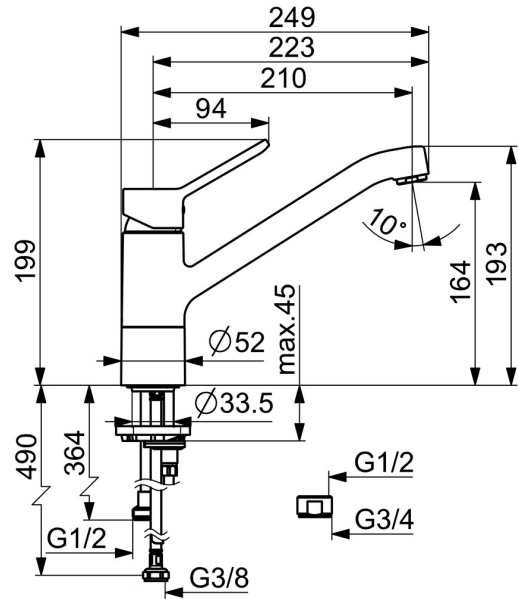

EAN: 4015474261082
static.hansa.com/49502203

- Kitchen
- Single-lever, Dishwasher valve
- Deck mounted
- Chrome
- Swivel spout
- Standard aerator
- Mechanic stop valve for external equipment
- Hot/Cold symbols, Single operating lever/handle
- Limitation option for maximum temperature and flow-rate, Adjustable hot water stop (included, retrofittable)
- \varnothing 35 mm ceramic cartridge for flow and temperature control
- Flexible inlet pipes
- Inner body made of DZR brass, Rapid installation system

Technical data

Flow properties

Flow-rate at 3 bar	12.0 l/min
Pressure loss with flow (0.2 l/s)	3 bar

Technical properties

DN-size (nominal dimension)	DN15
Hot water supply	max. +70°C
Working pressure	0.5-10 bar
Connection size	G3/8
Projection	210 mm
Backflow prevention (EN1717)	AA
Material	Brass

SP49502203(2020)

	Name	Code
01	Lever	59913972
02	Covering cap, 33x3 mm	59912504
03	Tightening nut, M37x1, SW30	1005680V
04	Cartridge, 3.5 Classic	59913075
05	Aerator, M24x1 STD HC A	59902366
06	Sealing kit	1001264V
07	Spout overturning stopper, 120°	59914489
08	Headpart, G1/2	59914433
09	Handle for washing machine valve Discontinued	59914715
10	Fixing screw, M8x1, L=140	59912474
11	Fixing set	59910749
12	Supporting plate	59910008