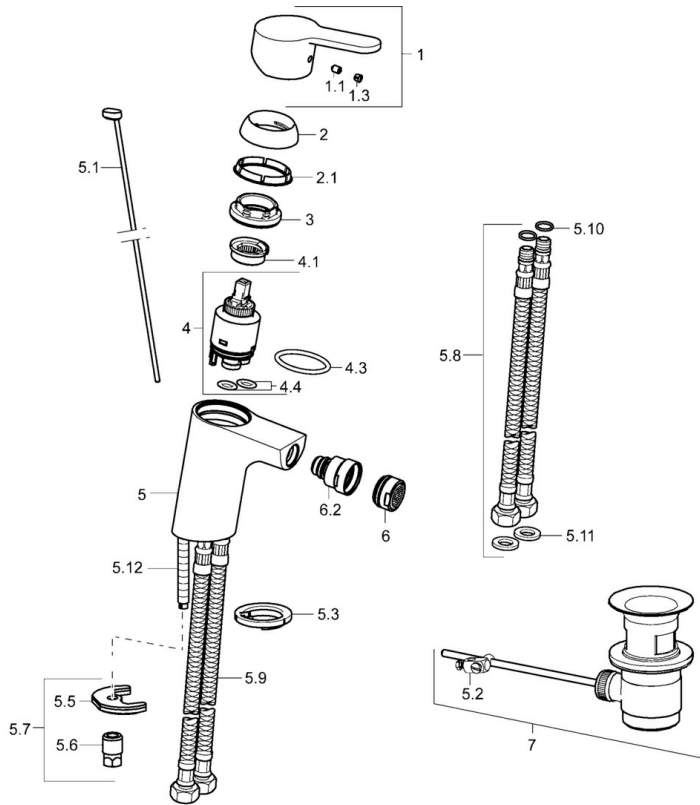

EAN: 4015474254015
static.hansa.com/49433203

- Bidet
- Single-lever
- Deck mounted
- Chrome
- PCA® - constant flow rate regardless of pressure variations, Ball joint
- Hot/Cold symbols, Single operating lever/handle
- Pop-up waste with draw-rod
- Limitation option for maximum temperature and flow-rate, Adjustable hot water stop (included, retrofittable)
- \varnothing 35 mm ceramic cartridge for flow and temperature control
- Flexible inlet pipes
- Inner body made of DZR brass, Rapid installation system

Technical data

Flow properties

Flow-rate at 3 bar (with flow controller) **6.0 l/min**

Technical properties

DN-size (nominal dimension) **DN15**
 Hot water supply **max. +70°C**
 Working pressure **0.5-10 bar**
 Connection size **G3/8**
 Projection **107 mm**
 Backflow prevention (EN1717) **AA**
 Material **Brass**

Regulations

EN standard **EN 817**
 Noise class **I (ISO 3822)**

Approvals and Declarations

KIWA **K6116/08**
 DVGW **NW-6506CN0242**
 ABP **P-IX 38251/IA**
 Declaration of conformity **DoC**

Spare parts

SP49433203

	Name	Code
1	Lever	59913827
1.1	Screw, M5x8, SW2.5	59904755
1.3	Symbol plug Grey	59912112
2	Covering cap, 33x3 mm	59912504
2.1	Gasket, 45x35.5x5.4	59913651
3	Tightening nut, M40x1	1003409V
4	Cartridge, 3.5 Eco	59912324
4	Cartridge, 3.5 Classic	59913075
4.1	Temperature adjustment limiter	59912325
4.3	O-ring, d 28.24x2.62 Discontinued	59912590
4.4	O-ring, d 10.10x1.60 Discontinued	59905072
5.1	Pop-up operating rod	59913067
5.2	Swivel joint	59904624
5.3	Bottom seal	59914591
5.5	Fixing plate	59904765
5.6	Screw, M8x1, SW13	59904766
5.7	Fixing set	59912113
5.8	Flexible pipe, L=430, G3/8-M10x1 RH Discontinued	59913213
5.9	Flexible pipe, L=430, G3/8-M10x1	59912515
5.10	O-ring, d 7.65x1.78	59902337
5.11	Gasket, 9.5x14.4x2	59912551
5.12	Fixing screw, M8x1, L=140	59912474
6	Aerator, M24x1, 6 l/min	59913727
6.2	Ball joint for bidet faucet	59910952
7	Pop-up waste	59904620
7	Pop-up waste, (2019-)	59914764
N.I.	Key, SW30/34	59912108