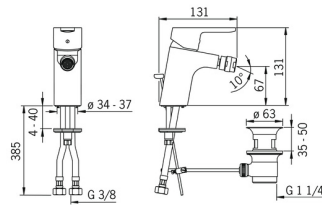

EAN: 4015474254015
static.hansa.com/49433203

- Bidet
- Single-lever
- Deck mounted
- Chrome
- PCA® - constant flow rate regardless of pressure variations, Ball joint
- Hot/Cold symbols, Single operating lever/handle
- Pop-up waste with draw-rod
- Limitation option for maximum temperature and flow-rate, Adjustable hot water stop (included, retrofittable)
- ø 35 mm ceramic cartridge for flow and temperature control
- Flexible inlet pipes
- Inner body made of DZR brass, Rapid installation system

Technical data

Flow properties

Flow-rate at 3 bar (with flow controller) **6.0 l/min**

Technical properties

DN-size (nominal dimension) **DN15**
 Hot water supply **max. +70°C**
 Working pressure **0.5-10 bar**
 Connection size **G3/8**
 Projection **107 mm**
 Backflow prevention (EN1717) **AA**
 Material **Brass**

Spare parts

SP49433203

	Name	Code
1	Lever	59913827
1.1	Screw, M5x8, SW2.5	59904755
1.3	Symbol plug Grey	59912112
2	Covering cap, 33x3 mm	59912504
2.1	Gasket, 45x35.5x5.4	59913651
3	Tightening nut, M40x1	1003409V
4	Cartridge, 3.5 Eco	59912324
4	Cartridge, 3.5 Classic	59913075
4.1	Temperature adjustment limiter	59912325
4.3	O-ring, d 28.24x2.62 Discontinued	59912590
4.4	O-ring, d 10.10x1.60 Discontinued	59905072
5.1	Pop-up operating rod	59913067
5.2	Swivel joint	59904624
5.3	Bottom seal	59914591
5.5	Fixing plate	59904765
5.6	Screw, M8x1, SW13	59904766
5.7	Fixing set	59912113
5.8	Flexible pipe, L=430, G3/8-M10x1 RH Discontinued	59913213
5.9	Flexible pipe, L=430, G3/8-M10x1	59912515
5.10	O-ring, d 7.65x1.78	59902337
5.11	Gasket, 9.5x14.4x2	59912551
5.12	Fixing screw, M8x1, L=140	59912474
6	Aerator, M24x1, 6 l/min	59913727
6.2	Ball joint for bidet faucet	59910952
7	Pop-up waste	59904620
7	Pop-up waste, (2019-)	59914764
N.I.	Key, SW30/34	59912108