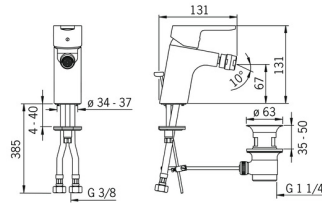

EAN: 4015474254015
static.hansa.com/49433203

- Bidet
- Single-lever
- Deck mounted
- Chrome
- PCA® - constant flow rate regardless of pressure variations, Ball joint
- Hot/Cold symbols, Single operating lever/handle
- Pop-up waste with draw-rod
- Limitation option for maximum temperature and flow-rate, Adjustable hot water stop (included, retrofittable)
- \varnothing 35 mm ceramic cartridge for flow and temperature control
- Flexible inlet pipes
- Inner body made of DZR brass, Rapid installation system

Technical data

Flow properties

Flow-rate at 3 bar (with flow controller) **6.0 l/min**

Technical properties

DN-size (nominal dimension) **DN15**
 Hot water supply **max. +70°C**
 Working pressure **0.5-10 bar**
 Connection size **G3/8**
 Projection **107 mm**
 Backflow prevention (EN1717) **AA**
 Material **Brass**

	Name	Code
1	Lever	59913827
1.1	Screw, M5x8, SW2.5	59904755
1.3	Symbol plug Grey	59912112
2	Covering cap, 33x3 mm	59912504
2.1	Gasket, 45x35.5x5.4	59913651
3	Tightening nut, M40x1	1003409V
4	Cartridge, 3.5 Eco	59912324
4	Cartridge, 3.5 Classic	59913075
4.1	Temperature adjustment limiter	59912325
4.3	O-ring, d 28.24x2.62 Discontinued	59912590
4.4	O-ring, d 10.10x1.60 Discontinued	59905072
5.1	Pop-up operating rod	59913067
5.2	Swivel joint	59904624
5.3	Bottom seal	59914591
5.5	Fixing plate	59904765
5.6	Screw, M8x1, SW13	59904766
5.7	Fixing set	59912113
5.8	Flexible pipe, L=430, G3/8-M10x1 RH Discontinued	59913213
5.9	Flexible pipe, L=430, G3/8-M10x1	59912515
5.10	O-ring, d 7.65x1.78	59902337
5.11	Gasket, 9.5x14.4x2	59912551
5.12	Fixing screw, M8x1, L=140	59912474
6	Aerator, M24x1, 6 l/min	59913727
6.2	Ball joint for bidet faucet	59910952
7	Pop-up waste	59904620
7	Pop-up waste, (2019-)	59914764
N.I.	Key, SW30/34	59912108