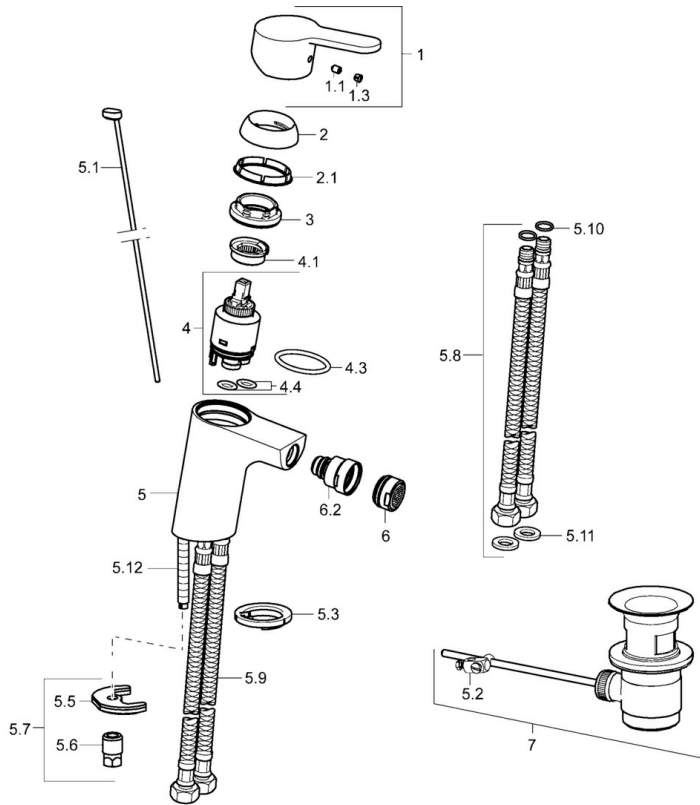

EAN: 4015474254015
static.hansa.com/49433203

- Bidet
- Single-lever
- Deck mounted
- Chrome
- PCA® - constant flow rate regardless of pressure variations, Ball joint
- Hot/Cold symbols, Single operating lever/handle
- Pop-up waste with draw-rod
- Limitation option for maximum temperature and flow-rate, Adjustable hot water stop (included, retrofittable)
- ø 35 mm ceramic cartridge for flow and temperature control
- Flexible inlet pipes
- Inner body made of DZR brass, Rapid installation system

Technical data

Flow properties

Flow-rate at 3 bar (with flow controller) **6.0 l/min**

Technical properties

DN-size (nominal dimension) **DN15**
 Hot water supply **max. +70°C**
 Working pressure **0.5-10 bar**
 Connection size **G3/8**
 Projection **107 mm**
 Backflow prevention (EN1717) **AA**
 Material **Brass**

Spare parts

SP49433203

	Name	Code
1	Lever	59913827
1.1	Screw, M5x8, SW2.5	59904755
1.3	Symbol plug Grey	59912112
2	Covering cap, 33x3 mm	59912504
2.1	Gasket, 45x35.5x5.4	59913651
3	Tightening nut, M40x1	1003409V
4	Cartridge, 3.5 Eco	59912324
4	Cartridge, 3.5 Classic	59913075
4.1	Temperature adjustment limiter	59912325
4.3	O-ring, d 28.24x2.62 Discontinued	59912590
4.4	O-ring, d 10.10x1.60 Discontinued	59905072
5.1	Pop-up operating rod	59913067
5.2	Swivel joint	59904624
5.3	Bottom seal	59914591
5.5	Fixing plate	59904765
5.6	Screw, M8x1, SW13	59904766
5.7	Fixing set	59912113
5.8	Flexible pipe, L=430, G3/8-M10x1 RH Discontinued	59913213
5.9	Flexible pipe, L=430, G3/8-M10x1	59912515
5.10	O-ring, d 7.65x1.78	59902337
5.11	Gasket, 9.5x14.4x2	59912551
5.12	Fixing screw, M8x1, L=140	59912474
6	Aerator, M24x1, 6 l/min	59913727
6.2	Ball joint for bidet faucet	59910952
7	Pop-up waste	59904620
7	Pop-up waste, (2019-)	59914764
N.I.	Key, SW30/34	59912108