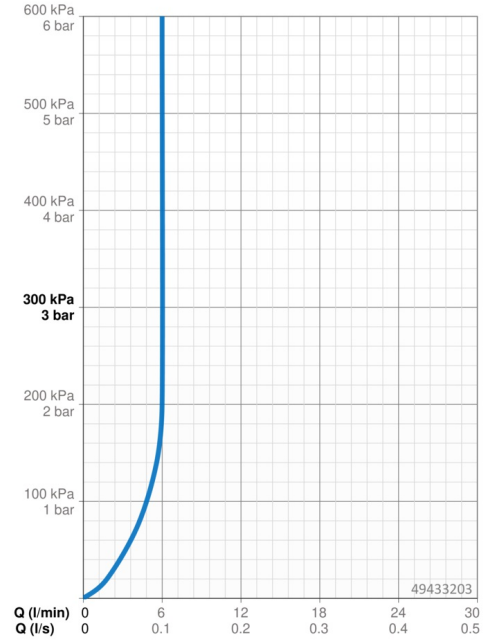

Technical data

Flow properties

Flow-rate at 3 bar (with flow controller) **6.0 l/min**

Technical properties

DN-size (nominal dimension) **DN15**
Hot water supply **max. +70°C**
Working pressure **0.5-10 bar**
Connection size **G3/8**
Projection **107 mm**
Backflow prevention (EN1717) **AA**
Material **Brass**

Regulations

EN standard **EN 817**
Noise class **I (ISO 3822)**

Approvals and Declarations

KIWA **K6116/08**
DVGW **NW-6506CN0242**
ABP **P-IX 38251/IA**
Declaration of conformity **DoC**
EPD **S-P-06391**