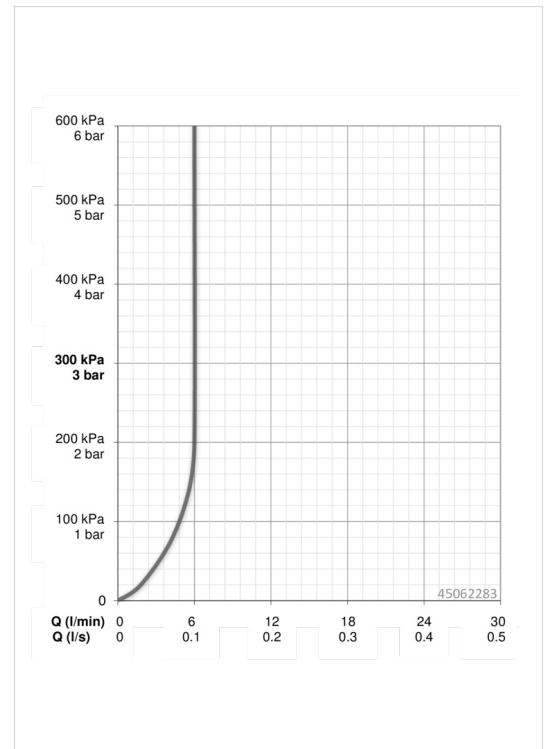

EAN: 4057304003066
static.hansa.com/45062283

- Washbasin
- Single-lever
- Deck mounted
- Chrome
- Fixed spout
- PCA® - constant flow rate regardless of pressure variations, Standard aerator
- Hot/Cold symbols, Single operating lever/handle
- Limitation option for maximum temperature and flow-rate, Adjustable hot water stop (included, retrofittable)
- ø 40 mm ceramic cartridge for flow and temperature control
- Flexible inlet pipes
- 3S-installation system for safe and simple mounting, Inner body made of DZR brass
- WithoutPopUpWaste, WithoutDrawRodOpening

Technical data

Flow properties

Flow-rate at 3 bar (with flow controller) **6.0 l/min**

Technical properties

DN-size (nominal dimension) **DN15**
Hot water supply **max. +80°C**
Working pressure **0.5-10 bar**
Connection size **G3/8**
Projection **107 mm**

Regulations

EN standard **EN 817**

Approvals and Declarations

KIWA **K6116/08**