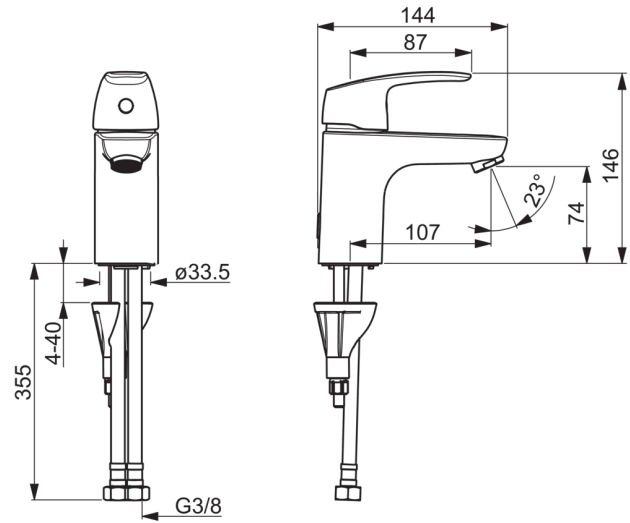

Spare parts

SP45052283

	Name	Code
01	Lever	59914453
02	Covering cap	59914478
03	Tightening nut, M42 x1,5, SW 38	59914128
04	Cartridge, 4.0 Classic	59914129
05	Fixing screw, M8x1, L=130	59914474
06	Fixing set	59914475
07	Aerator, M24x1, 6 l/min	59914476
08	Bottom seal	59913653
09	Nipple Discontinued	59914133
N.I.	Bidetta hand shower	59914465
N.I.	Flexible pipe, L=375, G3/8-M10x1	59914188
N.I.	Pop-up waste, (2019-)	59914764
N.I.	Hand shower holder, (2015-)	59914178