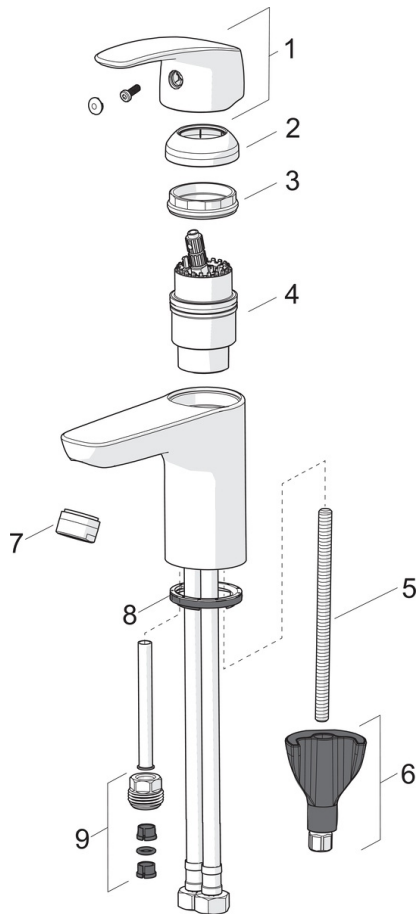

EAN: 4057304003066  
[static.hansa.com/45062283](http://static.hansa.com/45062283)

- Washbasin
- Single-lever
- Deck mounted
- Chrome
- Fixed spout
- PCA® - constant flow rate regardless of pressure variations, Standard aerator
- Hot/Cold symbols, Single operating lever/handle
- Limitation option for maximum temperature and flow-rate, Adjustable hot water stop (included, retrofittable)
- ø 40 mm ceramic cartridge for flow and temperature control
- Flexible inlet pipes
- 3S-installation system for safe and simple mounting, Inner body made of DZR brass
- WithoutPopUpWaste, WithoutDrawRodOpening

### Technical properties

DN-size (nominal dimension) **DN15**  
 Hot water supply **max. +80°C**  
 Working pressure **0.5-10 bar**  
 Connection size **G3/8**  
 Projection **107 mm**

### Regulations

EN standard **EN 817**

### SP45052283

	Name	Code
01	Lever	59914453
02	Covering cap	59914478
03	Tightening nut, M42 x1,5, SW 38	59914128
04	Cartridge, 4.0 Classic	59914129
05	Fixing screw, M8x1, L=130	59914474
06	Fixing set	59914475
07	Aerator, M24x1, 6 l/min	59914476
08	Bottom seal	59913653
09	Nipple <b>Discontinued</b>	59914133
N.I.	Bidetta hand shower	59914465
N.I.	Flexible pipe, L=375, G3/8-M10x1	59914188
N.I.	Pop-up waste, (2019-)	59914764
N.I.	Hand shower holder, (2015-)	59914178