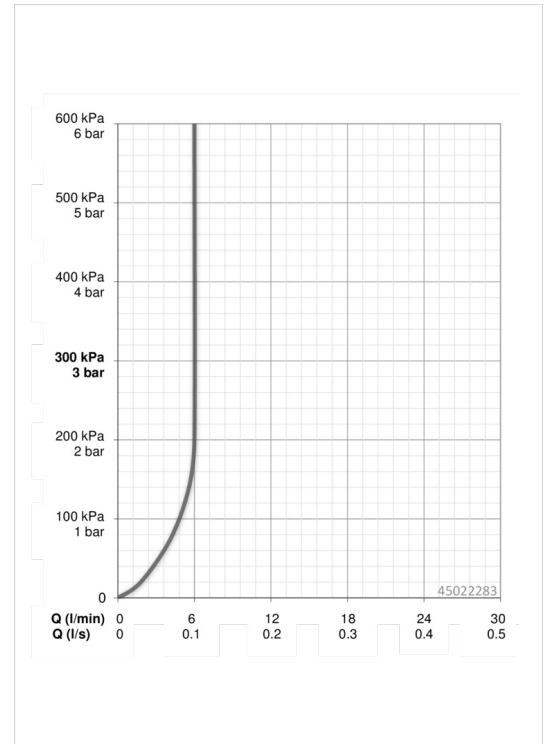

Type approvals

DVGW
ABP
ACS

DW-6506CS0561
P-IX 29684/IA
16 ACC NY 205