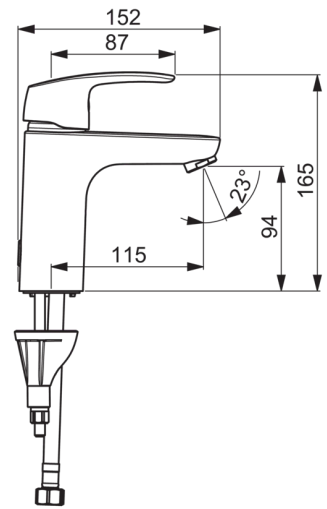

Spare parts

SP45052283

	Name	Code
01	Páka	59914453
02	Krytka	59914478
03	Upevňovací matice, M42 x1,5, SW 38	59914128
04	Kartuše, 4.0 Classic	59914129
05	Upevňovací šroub, M8x1, L=130	59914474
06	Upevňovací set	59914475
07	Aerator, M24x1, 6 l/min	59914476
08	Myčka	59913653
09	Šroubení	59914133
N.I.	Bidetta-ruční sprcha	59914465
N.I.	Flexibilní hadička, L=375, G3/8-M10x1	59914188
N.I.	Vypouštěcí ventil, (2019-)	59914764
N.I.	Držák sprchy, (2015-)	59914178