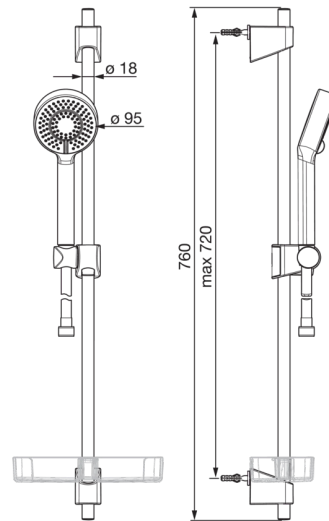

**HANSABASICJET
SHOWER SET**

44780133

EAN: 4057304002496

- Bathroom, Shower
- Chrome
- Composite
- Turn operated diverter
- Hand shower, Shower rail, Adjustable shower rail bracket, Soap dish, Shower hose (1750 mm), Eco flow control, Anti limescale technology (easy to clean)
- Refreshing, Relaxing, Sensitive

Technical data

Flow properties

Flow-rate at 3 bar

18.0 l/min

Technical properties

DN-size (nominal dimension)
Hot water supply
Working pressure
Connection size
Diameter
Length / Height

DN15
max. +65°C
0.5-5 bar
G1/2
18 mm
720 mm

Spare parts

SP44780113

Name	Code
01 Slide for shower rail	59914392
02 Wall support	59914394
N.I. Shower hose, L=1750	44460300
N.I. Hand shower	44610300
N.I. Soap tray Transparent	44730100