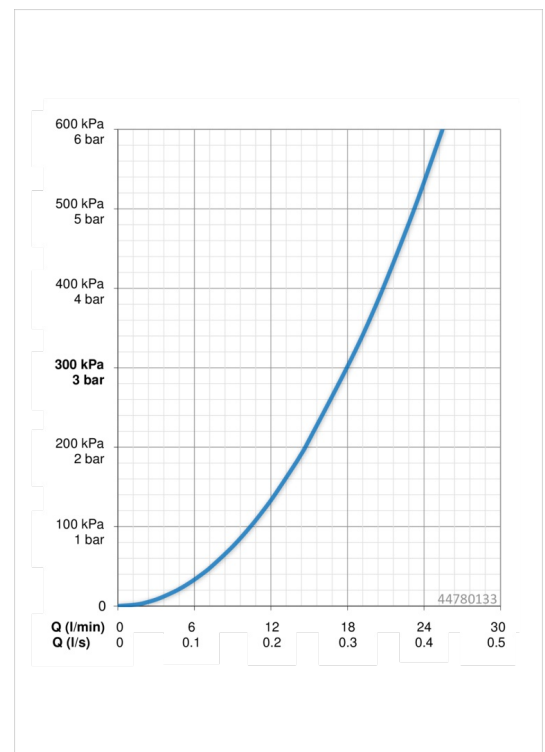

**HANSABASICJET
SHOWER SET**

44780133

EAN: 4057304002496

- Bathroom, Shower
- Chrome
- Composite
- Turn operated diverter
- Hand shower, Shower rail, Adjustable shower rail bracket, Soap dish, Shower hose (1750 mm), Eco flow control, Anti limescale technology (easy to clean)
- Refreshing, Relaxing, Sensitive

Technical data

Flow properties

Flow-rate at 3 bar

18.0 l/min

Technical properties

DN-size (nominal dimension)
Hot water supply
Working pressure
Connection size
Diameter
Length / Height

DN15
max. +65°C
0.5-5 bar
G1/2
18 mm
720 mm