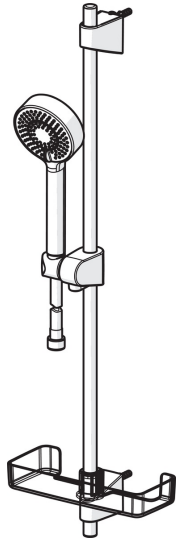

**HANSABASICJET
SHOWER SET**

44780133

EAN: 4057304002496

- Bathroom, Shower
- Chrome
- Composite
- Turn operated diverter
- Hand shower, Shower rail, Adjustable shower rail bracket, Soap dish, Shower hose (1750 mm), Eco flow control, Anti limescale technology (easy to clean)
- Refreshing, Relaxing, Sensitive

Technical data

Flow properties

Flow-rate at 3 bar

18.0 l/min

Technical properties

DN-size (nominal dimension)
Hot water supply
Working pressure
Connection size
Diameter
Length / Height

DN15
max. +65°C
0.5-5 bar
G1/2
18 mm
720 mm

Spare parts

SP44780113

Name	Code
01 Slide for shower rail	59914392
02 Wall support	59914394
N.I. Shower hose, L=1750	44460300
N.I. Hand shower	44610300
N.I. Soap tray Transparent	44730100