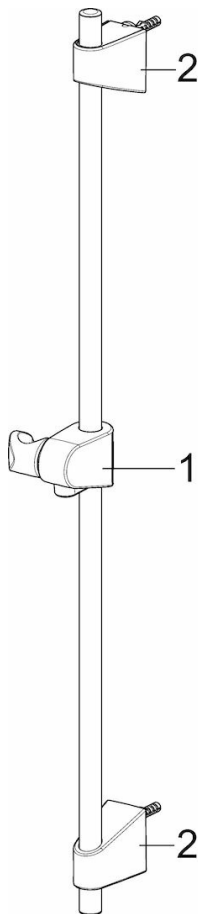

**HANSABASICJET
SHOWER SET**

44780133

EAN: 4057304002496

- Bathroom, Shower
- Chrome
- Composite
- Turn operated diverter
- Hand shower, Shower rail, Adjustable shower rail bracket, Soap dish, Shower hose (1750 mm), Eco flow control, Anti limescale technology (easy to clean)
- Refreshing, Relaxing, Sensitive

Technical data

Flow properties

Flow-rate at 3 bar

18.0 l/min

Technical properties

DN-size (nominal dimension)
Hot water supply
Working pressure
Connection size
Diameter
Length / Height

DN15
max. +65°C
0.5-5 bar
G1/2
18 mm
720 mm

Spare parts

SP44780113

Name	Code
01 Slide for shower rail	59914392
02 Wall support	59914394
N.I. Shower hose, L=1750	44460300
N.I. Hand shower	44610300
N.I. Soap tray Transparent	44730100