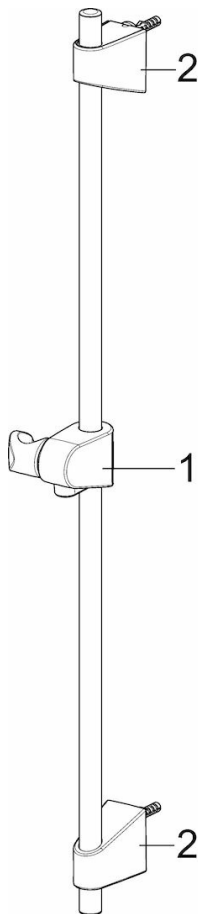

**HANSABASICJET**  
**SHOWER SET**  
 44780113  
**EAN: 4057304002472**

- Bathroom, Shower
- Chrome
- Composite
- Shower hose (1750 mm), Adjustable shower rail bracket, Soap dish, Anti limescale technology (easy to clean)
- Relaxing

### Flow properties

Flow-rate at 3 bar

**18.0 l/min**

### Technical properties

DN-size (nominal dimension)  
 Hot water supply  
 Working pressure  
 Connection size  
 Length / Height

**DN15**  
**max. +65°C**  
**0.5-5 bar**  
**G1/2**  
**720 mm**

#### SP44780113

	Name	Code
01	Slide for shower rail	59914392
02	Wall support	59914394
N.I.	Shower hose, L=1750	44460300
N.I.	Hand shower	44610300
N.I.	Soap tray Transparent	44730100