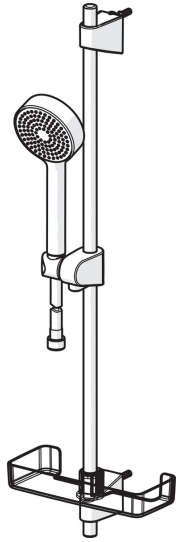

**HANSABASICJET**  
**SHOWER SET**  
 44780113  
**EAN: 4057304002472**

- Bathroom, Shower
- Chrome
- Composite
- Shower hose (1750 mm), Adjustable shower rail bracket, Soap dish, Anti limescale technology (easy to clean)
- Relaxing

### Flow properties

Flow-rate at 3 bar

**18.0 l/min**

### Technical properties

DN-size (nominal dimension)  
 Hot water supply  
 Working pressure  
 Connection size  
 Length / Height

**DN15**  
**max. +65°C**  
**0.5-5 bar**  
**G1/2**  
**720 mm**

#### SP44780113

	Name	Code
01	Slide for shower rail	59914392
02	Wall support	59914394
N.I.	Shower hose, L=1750	44460300
N.I.	Hand shower	44610300
N.I.	Soap tray Transparent	44730100