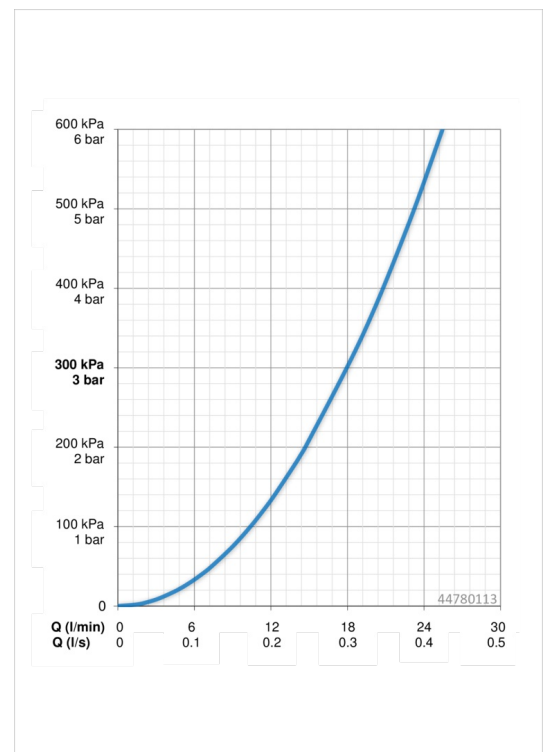

### Flow properties

Flow-rate at 3 bar

**18.0 l/min**

### Technical properties

DN-size (nominal dimension)  
 Hot water supply  
 Working pressure  
 Connection size  
 Length / Height

**DN15**  
**max. +65°C**  
**0.5-5 bar**  
**G1/2**  
**720 mm**