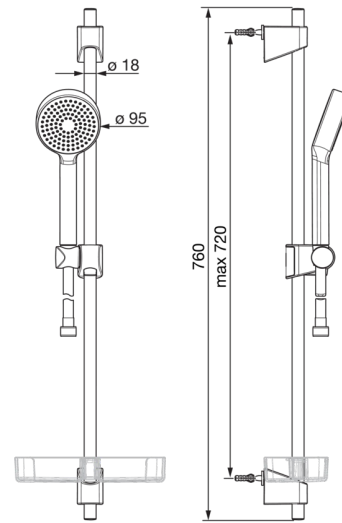

**HANSABASICJET**  
**SHOWER SET**  
 44780113  
**EAN: 4057304002472**

- Bathroom, Shower
- Chrome
- Composite
- Shower hose (1750 mm), Adjustable shower rail bracket, Soap dish, Anti limescale technology (easy to clean)
- Relaxing

### Flow properties

Flow-rate at 3 bar

**18.0 l/min**

### Technical properties

DN-size (nominal dimension)  
 Hot water supply  
 Working pressure  
 Connection size  
 Length / Height

**DN15**  
**max. +65°C**  
**0.5-5 bar**  
**G1/2**  
**720 mm**

#### SP44780113

	Name	Code
01	Slide for shower rail	59914392
02	Wall support	59914394
N.I.	Shower hose, L=1750	44460300
N.I.	Hand shower	44610300
N.I.	Soap tray Transparent	44730100