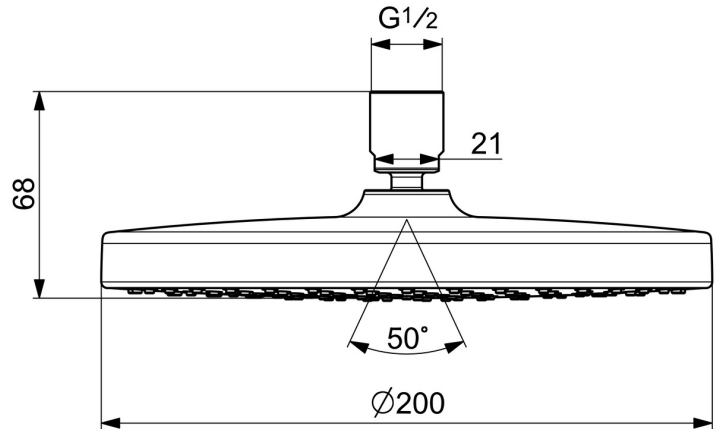

EAN: 4057304015151  
[static.hansa.com/44740100](http://static.hansa.com/44740100)

- Shower solutions
- Accessories
- Chrome
- Rotatable ball joint connection, Anti limescale technology (easy to clean)
- Rain - Even and strong water stream
- Internal thread
- 1 spray function

## Technical data

### Flow properties

Flow-rate at 3 bar	15.0 l/min
Flow-rate at 3 bar (with flow controller)	9.0 l/min

### Technical properties

Hot water supply	max. +65°C
Working pressure	0.5-10 bar
Connection size	G1/2
Material	Composite