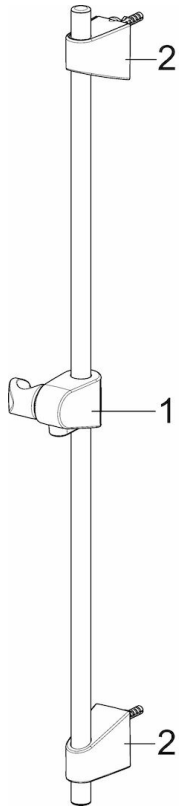

EAN: 4057304002540
static.hansa.com/44710300

- Shower solutions
- Accessories
- Wall mounted
- Chrome
- Adjustable shower rail bracket, Soap dish

Technical data

Technical properties

Diameter	18 mm
Length / Height	720 mm

Spare parts

SP44780113

	Name	Code
01	Slide for shower rail	59914392
02	Wall support	59914394
N.I.	Shower hose, L=1750	44460300
N.I.	Hand shower	44610300
N.I.	Soap tray Transparent	44730100