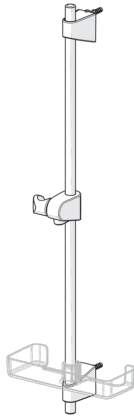

EAN: 4057304002540
static.hansa.com/44710300

- Shower solutions
- Accessories
- Wall mounted
- Chrome
- Adjustable shower rail bracket, Soap dish

Technical data

Technical properties

Diameter	18 mm
Length / Height	720 mm

Spare parts

SP44780113

	Name	Code
01	Slide for shower rail	59914392
02	Wall support	59914394
N.I.	Shower hose, L=1750	44460300
N.I.	Hand shower	44610300
N.I.	Soap tray Transparent	44730100