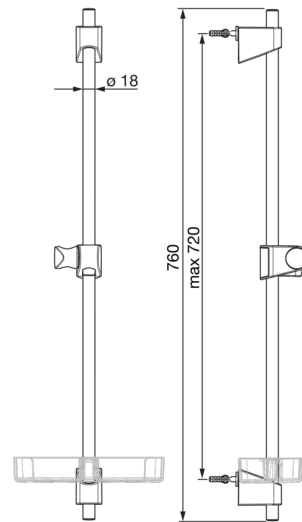

EAN: 4057304002540
static.hansa.com/44710300

- Shower solutions
- Accessories
- Wall mounted
- Chrome
- Adjustable shower rail bracket, Soap dish

Technical data

Technical properties

Diameter	18 mm
Length / Height	720 mm

Spare parts

SP44780113

	Name	Code
01	Slide for shower rail	59914392
02	Wall support	59914394
N.I.	Shower hose, L=1750	44460300
N.I.	Hand shower	44610300
N.I.	Soap tray Transparent	44730100