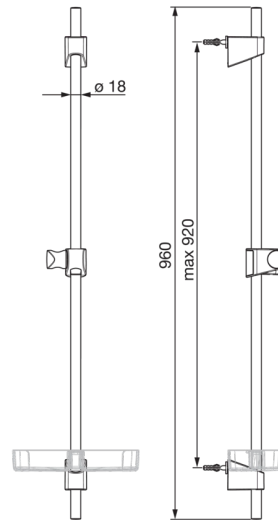

EAN: 4057304002557
static.hansa.com/44700300

- Shower solutions
- Accessories
- Wall mounted
- Chrome
- Adjustable shower rail bracket, Soap dish

Technical data

Technical properties

Diameter	18 mm
Length / Height	920 mm

Spare parts

SP44780113

	Name	Code
01	Slide for shower rail	59914392
02	Wall support	59914394
N.I.	Shower hose, L=1750	44460300
N.I.	Hand shower	44610300
N.I.	Soap tray Transparent	44730100