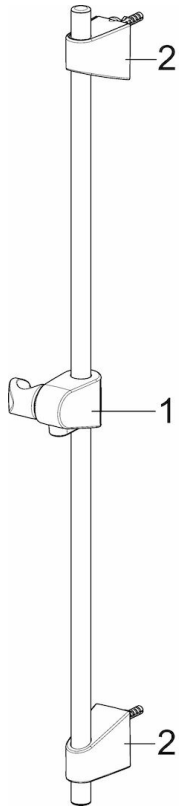

EAN: 4057304002557
static.hansa.com/44700300

- Shower solutions
- Accessories
- Wall mounted
- Chrome
- Adjustable shower rail bracket, Soap dish

Technical data

Technical properties

Diameter	18 mm
Length / Height	920 mm

Spare parts

SP44780113

	Name	Code
01	Slide for shower rail	59914392
02	Wall support	59914394
N.I.	Shower hose, L=1750	44460300
N.I.	Hand shower	44610300
N.I.	Soap tray Transparent	44730100