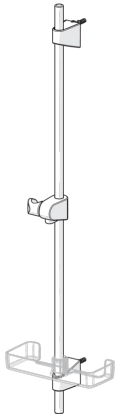

EAN: 4057304002557
static.hansa.com/44700300

- Shower solutions
- Accessories
- Wall mounted
- Chrome
- Adjustable shower rail bracket, Soap dish

Technical data

Technical properties

Diameter	18 mm
Length / Height	920 mm

Spare parts

SP44780113

	Name	Code
01	Slide for shower rail	59914392
02	Wall support	59914394
N.I.	Shower hose, L=1750	44460300
N.I.	Hand shower	44610300
N.I.	Soap tray Transparent	44730100