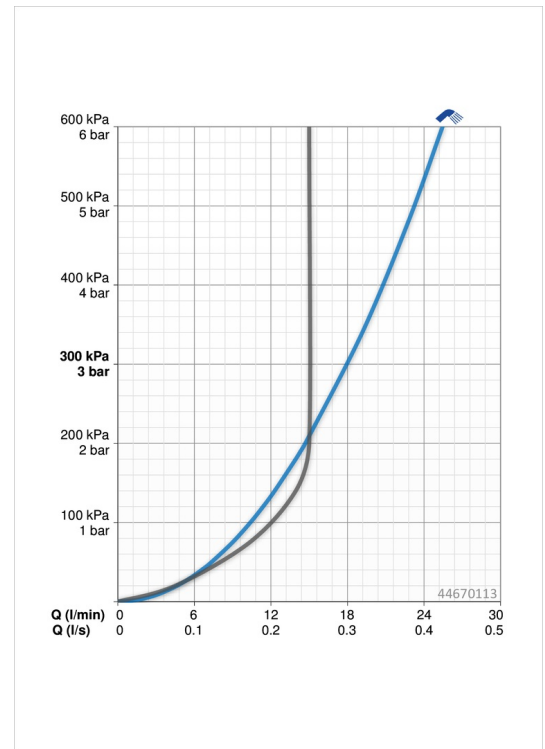

EAN: 4057304002489
static.hansa.com/44670113

- Shower
- Wall mounted
- Chrome
- Hand shower, Shower rail, Adjustable shower rail bracket, Soap dish, Shower hose (1750 mm), Anti limescale technology (easy to clean)
- Relaxing

Technical data

Flow properties

Flow-rate at 3 bar	18.0 l/min
Flow-rate at 3 bar (with flow controller)	15.0 l/min

Technical properties

Hot water supply	max. +65°C
Working pressure	0.5-5 bar
Connection size	G1/2
Diameter	18 mm
Length / Height	920 mm