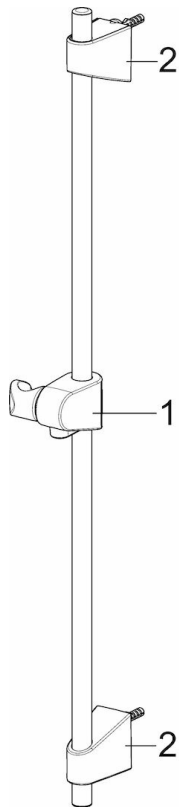

EAN: 4057304002489
static.hansa.com/44670113

- Shower
- Wall mounted
- Chrome
- Hand shower, Shower rail, Adjustable shower rail bracket, Soap dish, Shower hose (1750 mm), Anti limescale technology (easy to clean)
- Relaxing

Technical data

Flow properties

Flow-rate at 3 bar	18.0 l/min
Flow-rate at 3 bar (with flow controller)	15.0 l/min

Technical properties

Hot water supply	max. +65°C
Working pressure	0.5-5 bar
Connection size	G1/2
Diameter	18 mm
Length / Height	920 mm

Spare parts

SP44780113

	Name	Code
01	Slide for shower rail	59914392
02	Wall support	59914394
N.I.	Shower hose, L=1750	44460300
N.I.	Hand shower	44610300
N.I.	Soap tray Transparent	44730100