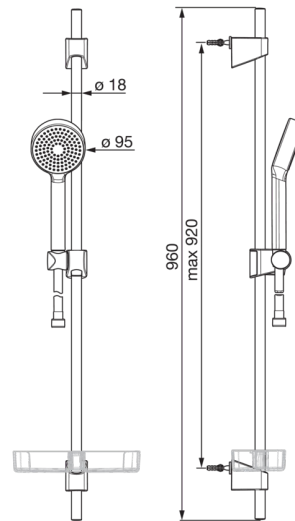

EAN: 4057304002489
static.hansa.com/44670113

- Shower
- Wall mounted
- Chrome
- Hand shower, Shower rail, Adjustable shower rail bracket, Soap dish, Shower hose (1750 mm), Anti limescale technology (easy to clean)
- Relaxing

Technical data

Flow properties

Flow-rate at 3 bar	18.0 l/min
Flow-rate at 3 bar (with flow controller)	15.0 l/min

Technical properties

Hot water supply	max. +65°C
Working pressure	0.5-5 bar
Connection size	G1/2
Diameter	18 mm
Length / Height	920 mm

Spare parts

SP44780113

	Name	Code
01	Slide for shower rail	59914392
02	Wall support	59914394
N.I.	Shower hose, L=1750	44460300
N.I.	Hand shower	44610300
N.I.	Soap tray Transparent	44730100