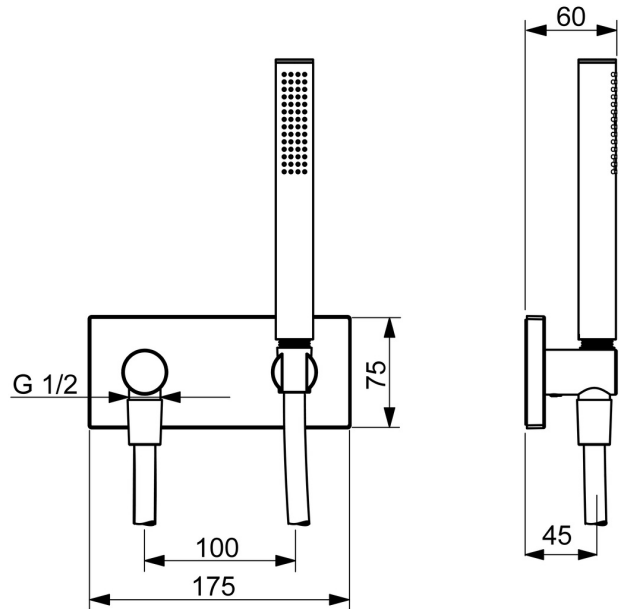

EAN: 4015474203464
static.hansa.com/44430100

- Shower solutions
- Trim Kit
- Concealed wall mounting
- Chrome
- Hand shower, Wall connection elbow, Shower holder, Shower hose (1250 mm), Anti limescale technology (easy to clean)
- Intense - invigorating water stream
- Non-return valve(s)
- Square rosette
- 1 spray function

Technical data

Flow properties

Flow-rate at 3 bar (with flow controller) **13.2 l/min**

Technical properties

Hot water supply **max. +65°C**
 Working pressure **0.5-5 bar**
 Connection size **G1/2**
 Backflow prevention (EN1717) **EB**

Regulations

EN standard **EN 1112, EN 1113**

Approvals and Declarations

Declaration of conformity **DoC**

Spare parts

SP44430100

	Name	Code
01	Cover flange, 175x75 mm	59913708
02	Cover plate holder	59913710
03	Non-return valve	59905714
04	Hand shower holder	59913711
05	Thread nipple	59913658
N.I.	Gasket ring, d 21x12x2	59912304
N.I.	O-ring, d 26x2	59913423
N.I.	Angle connector Discontinued	59913709
N.I.	Flow limiter	59912777
N.I.	Thread nipple, G1/2xM18x1	59911384
N.I.	Screw, M5x8, SW2.5	59904755
N.I.	Hand shower	54390100
N.I.	Shower hose, L=1250	54120400
N.I.	Screw, M5x6, SW2.5	59912617