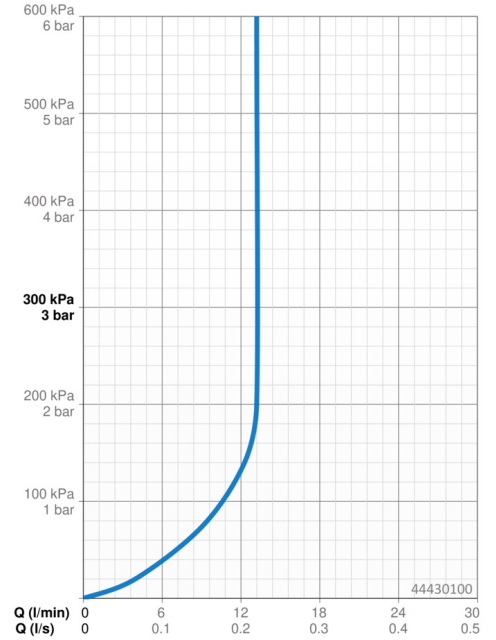

Technical data

Flow properties

Flow-rate at 3 bar (with flow controller) **13.2 l/min**

Technical properties

Hot water supply **max. +65°C**
Working pressure **0.5-5 bar**
Connection size **G1/2**
Backflow prevention (EN1717) **EB**

Regulations

EN standard **EN 1112, EN 1113**

Approvals and Declarations

Declaration of conformity **DoC**