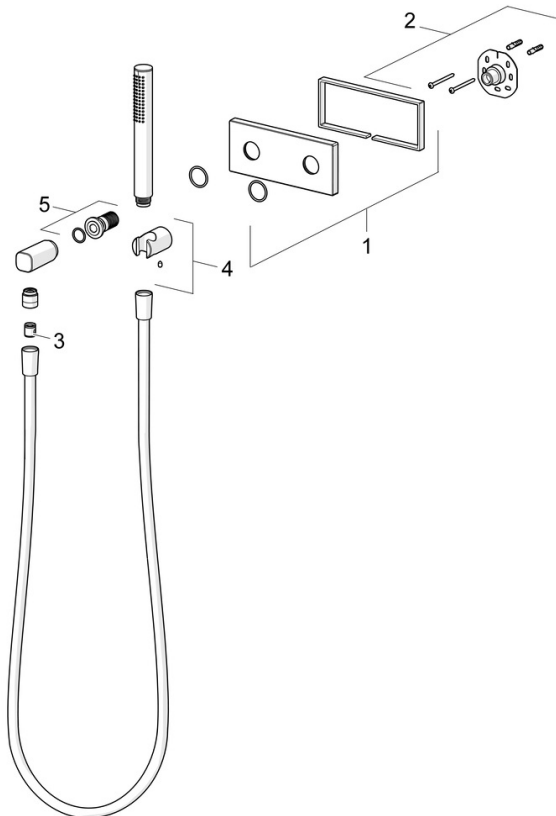

EAN: 4015474203464
static.hansa.com/44430100

- Shower solutions
- Trim Kit
- Concealed wall mounting
- Chrome
- Hand shower, Wall connection elbow, Shower holder, Shower hose (1250 mm), Anti limescale technology (easy to clean)
- Intense - invigorating water stream
- Non-return valve(s)
- Square rosette
- 1 spray function

Technical data

Flow properties

Flow-rate at 3 bar (with flow controller) **13.2 l/min**

Technical properties

Hot water supply **max. +65°C**
 Working pressure **0.5-5 bar**
 Connection size **G1/2**
 Backflow prevention (EN1717) **EB**

Regulations

EN standard **EN 1112, EN 1113**

Approvals and Declarations

Declaration of conformity **DoC**

Spare parts

SP44430100

	Name	Code
01	Cover flange, 175x75 mm	59913708
02	Cover plate holder	59913710
03	Non-return valve	59905714
04	Hand shower holder	59913711
05	Thread nipple	59913658
N.I.	Gasket ring, d 21x12x2	59912304
N.I.	O-ring, d 26x2	59913423
N.I.	Angle connector Discontinued	59913709
N.I.	Flow limiter	59912777
N.I.	Thread nipple, G1/2xM18x1	59911384
N.I.	Screw, M5x8, SW2.5	59904755
N.I.	Hand shower	54390100
N.I.	Shower hose, L=1250	54120400
N.I.	Screw, M5x6, SW2.5	59912617