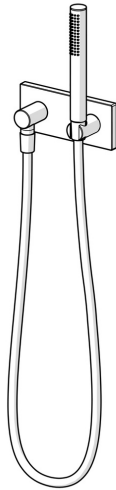

EAN: 4015474203464
static.hansa.com/44430100

- Shower solutions
- Trim Kit
- Concealed wall mounting
- Chrome
- Hand shower, Wall connection elbow, Shower holder, Shower hose (1250 mm), Anti limescale technology (easy to clean)
- Intense - invigorating water stream
- Non-return valve(s)
- Square rosette
- 1 spray function

Technical data

Flow properties

Flow-rate at 3 bar (with flow controller) **13.2 l/min**

Technical properties

Hot water supply **max. +65°C**
 Working pressure **0.5-5 bar**
 Connection size **G1/2**
 Backflow prevention (EN1717) **EB**

Regulations

EN standard **EN 1112, EN 1113**

Approvals and Declarations

Declaration of conformity **DoC**

Spare parts

SP44430100

	Name	Code
01	Cover flange, 175x75 mm	59913708
02	Cover plate holder	59913710
03	Non-return valve	59905714
04	Hand shower holder	59913711
05	Thread nipple	59913658
N.I.	Gasket ring, d 21x12x2	59912304
N.I.	O-ring, d 26x2	59913423
N.I.	Angle connector Discontinued	59913709
N.I.	Flow limiter	59912777
N.I.	Thread nipple, G1/2xM18x1	59911384
N.I.	Screw, M5x8, SW2.5	59904755
N.I.	Hand shower	54390100
N.I.	Shower hose, L=1250	54120400
N.I.	Screw, M5x6, SW2.5	59912617