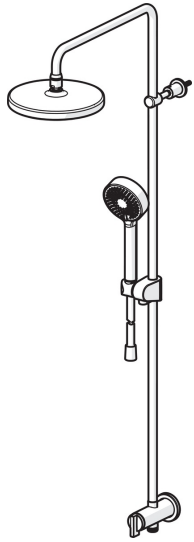

EAN: 4057304010989
static.hansa.com/44390200

- Shower
- Wall mounted
- Chrome
- Turn operated diverter
- Hand shower, Overhead shower, Shower hose (1750 mm), Variable fixing points, Rotatable ball joint connection, Anti limescale technology (easy to clean)
- Refreshing, Relaxing, Sensitive
- Non-return valve(s)
- Straight coupling(s), External thread
- Flexible length / can be shortened

Technical data

Flow properties

Flow-rate at 3 bar	15.0 / 15.6 l/min
Pressure loss with flow (0.2 l/s)	1.8 bar

Technical properties

DN-size (nominal dimension)	DN 15
Hot water supply	max. +65°C
Working pressure	1-10 bar
Connection size	G1/2
Projection	407 mm
Material	Brass

Regulations

EN standard	EN 1112
Noise class	I (ISO 3822)

Spare parts

SP44380200

	Name	Code
01	Diverter	59914119
02	Diverter/Cartridge	59914183
03	Non-return valve, DN 15	59914250
04	Shower pipe holder	59914773
05	Slide for shower rail	59914392
N.I.	Overhead shower, d 200 mm	44740100
N.I.	Shower hose, L=1750	54120300