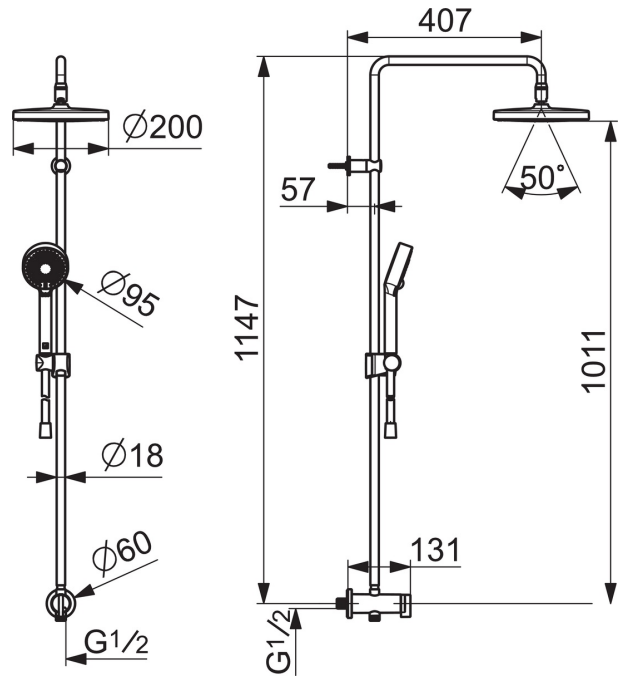

EAN: 4057304010989
static.hansa.com/44390200

- Shower
- Wall mounted
- Chrome
- Turn operated diverter
- Hand shower, Overhead shower, Shower hose (1750 mm), Variable fixing points, Rotatable ball joint connection, Anti limescale technology (easy to clean)
- Refreshing, Relaxing, Sensitive
- Non-return valve(s)
- Straight coupling(s), External thread
- Flexible length / can be shortened

Technical data

Flow properties

Flow-rate at 3 bar	15.0 / 15.6 l/min
Pressure loss with flow (0.2 l/s)	1.8 bar

Technical properties

DN-size (nominal dimension)	DN 15
Hot water supply	max. +65°C
Working pressure	1-10 bar
Connection size	G1/2
Projection	407 mm
Material	Brass

Regulations

EN standard	EN 1112
Noise class	I (ISO 3822)

Spare parts

SP44380200

	Name	Code
01	Diverter	59914119
02	Diverter/Cartridge	59914183
03	Non-return valve, DN 15	59914250
04	Shower pipe holder	59914773
05	Slide for shower rail	59914392
N.I.	Overhead shower, d 200 mm	44740100
N.I.	Shower hose, L=1750	54120300