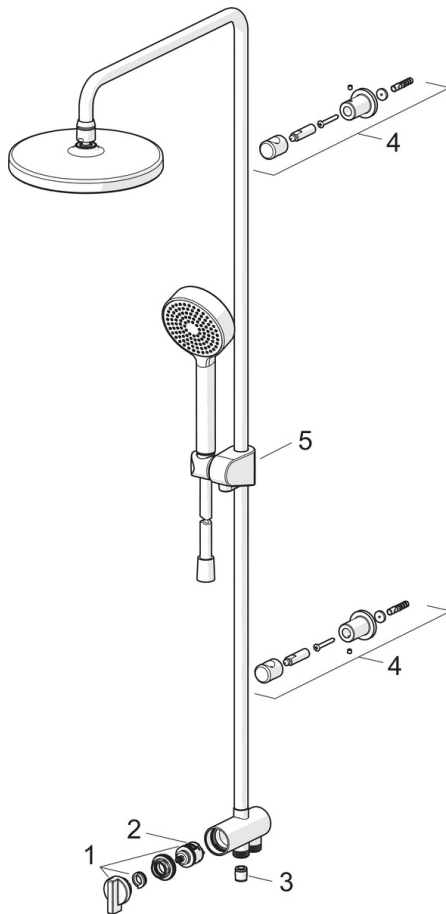

EAN: 4057304010989
static.hansa.com/44390200

- Shower
- Wall mounted
- Chrome
- Turn operated diverter
- Hand shower, Overhead shower, Shower hose (1750 mm), Variable fixing points, Rotatable ball joint connection, Anti limescale technology (easy to clean)
- Refreshing, Relaxing, Sensitive
- Non-return valve(s)
- Straight coupling(s), External thread
- Flexible length / can be shortened

Technical data

Flow properties

Flow-rate at 3 bar	15.0 / 15.6 l/min
Pressure loss with flow (0.2 l/s)	1.8 bar

Technical properties

DN-size (nominal dimension)	DN 15
Hot water supply	max. +65°C
Working pressure	1-10 bar
Connection size	G1/2
Projection	407 mm
Material	Brass

Regulations

EN standard	EN 1112
Noise class	I (ISO 3822)

Spare parts

SP44380200

	Name	Code
01	Diverter	59914119
02	Diverter/Cartridge	59914183
03	Non-return valve, DN 15	59914250
04	Shower pipe holder	59914773
05	Slide for shower rail	59914392
N.I.	Overhead shower, d 200 mm	44740100
N.I.	Shower hose, L=1750	54120300