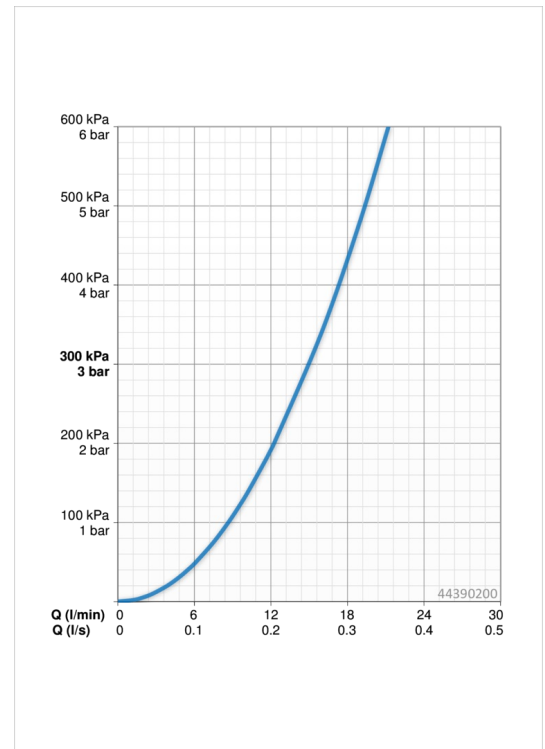

Regulations

EN standard	EN 1112
Noise class	I (ISO 3822)