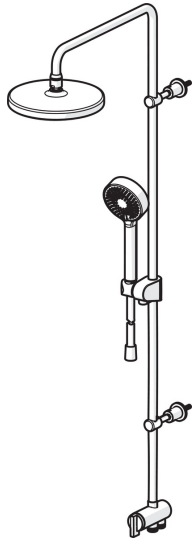

EAN: 4057304010996
static.hansa.com/44380200

- Shower
- Wall mounted
- Chrome
- Turn operated diverter
- Hand shower, Shower rail, Overhead shower, Adjustable shower rail bracket, Shower hose (1750 mm), Variable fixing points, Rotatable ball joint connection, Anti limescale technology (easy to clean)
- Refreshing, Relaxing, Sensitive
- Non-return valve(s)
- Flexible inlet pipes
- Flexible length / can be shortened

Technical data

Flow properties

Flow-rate at 3 bar	15.0 / 15.6 l/min
Pressure loss with flow (0.2 l/s)	1.8 bar

Technical properties

DN-size (nominal dimension)	DN 15
Hot water supply	max. +65°C
Working pressure	1-10 bar
Connection size	G1/2
Projection	407 mm
Material	Brass

Regulations

EN standard	EN 1112
Noise class	I (ISO 3822)

Spare parts

SP44380200

	Name	Code
01	Diverter	59914119
02	Diverter/Cartridge	59914183
03	Non-return valve, DN 15	59914250
04	Shower pipe holder	59914773
05	Slide for shower rail	59914392
N.I.	Overhead shower, d 200 mm	44740100
N.I.	Shower hose, L=1750	54120300