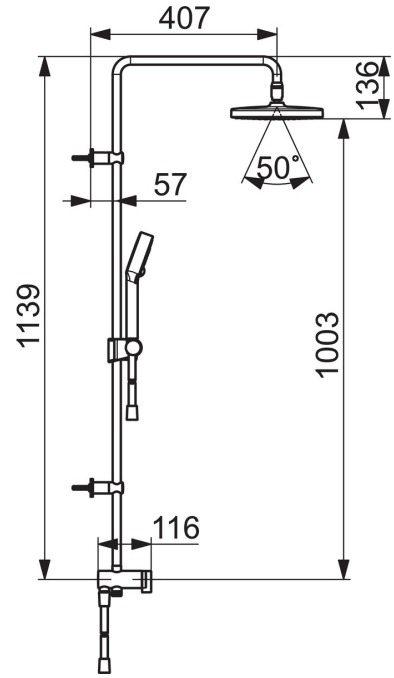

EAN: 4057304010996
static.hansa.com/44380200

- Shower
- Wall mounted
- Chrome
- Turn operated diverter
- Hand shower, Shower rail, Overhead shower, Adjustable shower rail bracket, Shower hose (1750 mm), Variable fixing points, Rotatable ball joint connection, Anti limescale technology (easy to clean)
- Refreshing, Relaxing, Sensitive
- Non-return valve(s)
- Flexible inlet pipes
- Flexible length / can be shortened

Technical data

Flow properties

Flow-rate at 3 bar	15.0 / 15.6 l/min
Pressure loss with flow (0.2 l/s)	1.8 bar

Technical properties

DN-size (nominal dimension)	DN 15
Hot water supply	max. +65°C
Working pressure	1-10 bar
Connection size	G1/2
Projection	407 mm
Material	Brass

Regulations

EN standard	EN 1112
Noise class	I (ISO 3822)

Spare parts

SP44380200

	Name	Code
01	Diverter	59914119
02	Diverter/Cartridge	59914183
03	Non-return valve, DN 15	59914250
04	Shower pipe holder	59914773
05	Slide for shower rail	59914392
N.I.	Overhead shower, d 200 mm	44740100
N.I.	Shower hose, L=1750	54120300