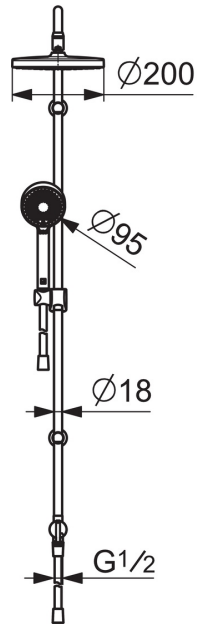

EAN: 4057304010996
static.hansa.com/44380200

- Shower
- Wall mounted
- Chrome
- Turn operated diverter
- Hand shower, Shower rail, Overhead shower, Adjustable shower rail bracket, Shower hose (1750 mm), Variable fixing points, Rotatable ball joint connection, Anti limescale technology (easy to clean)
- Refreshing, Relaxing, Sensitive
- Non-return valve(s)
- Flexible inlet pipes
- Flexible length / can be shortened

Technical data

Flow properties

Flow-rate at 3 bar	15.0 / 15.6 l/min
Pressure loss with flow (0.2 l/s)	1.8 bar

Technical properties

DN-size (nominal dimension)	DN 15
Hot water supply	max. +65°C
Working pressure	1-10 bar
Connection size	G1/2
Projection	407 mm
Material	Brass

Regulations

EN standard	EN 1112
Noise class	I (ISO 3822)

Spare parts

SP44380200

	Name	Code
01	Diverter	59914119
02	Diverter/Cartridge	59914183
03	Non-return valve, DN 15	59914250
04	Shower pipe holder	59914773
05	Slide for shower rail	59914392
N.I.	Overhead shower, d 200 mm	44740100
N.I.	Shower hose, L=1750	54120300