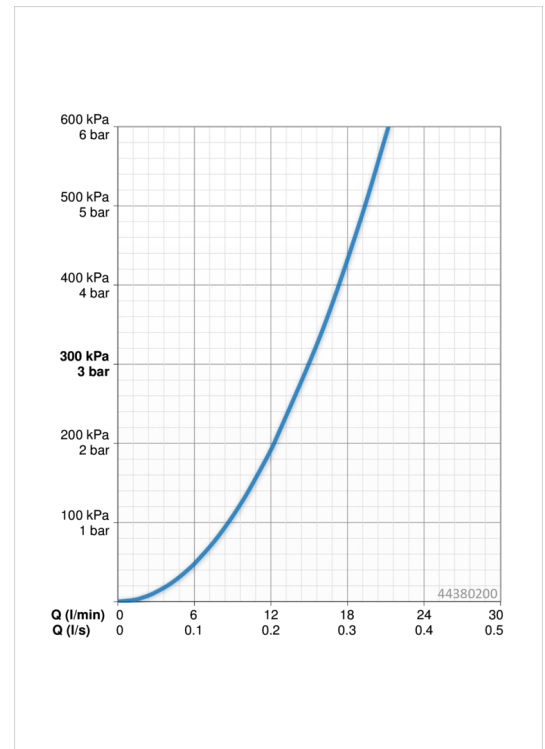

Regulations

EN standard	EN 1112
Noise class	I (ISO 3822)