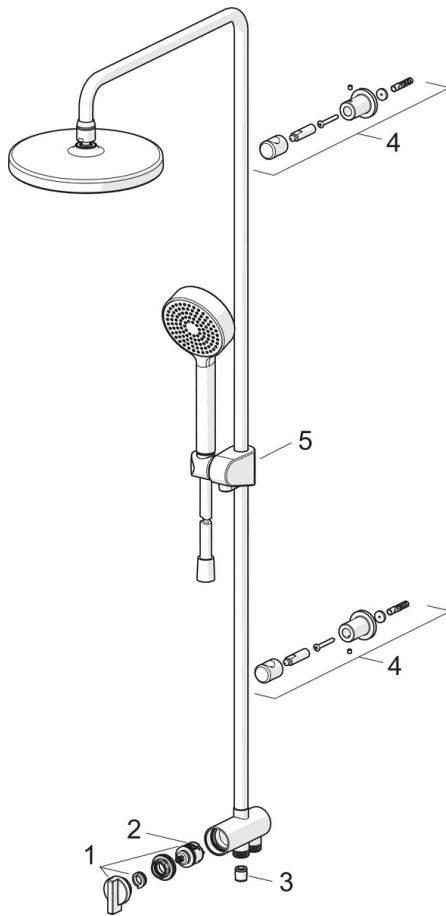

EAN: 4057304010996
static.hansa.com/44380200

- Shower
- Wall mounted
- Chrome
- Turn operated diverter
- Hand shower, Shower rail, Overhead shower, Adjustable shower rail bracket, Shower hose (1750 mm), Variable fixing points, Rotatable ball joint connection, Anti limescale technology (easy to clean)
- Refreshing, Relaxing, Sensitive
- Non-return valve(s)
- Flexible inlet pipes
- Flexible length / can be shortened

Technical data

Flow properties

Flow-rate at 3 bar	15.0 / 15.6 l/min
Pressure loss with flow (0.2 l/s)	1.8 bar

Technical properties

DN-size (nominal dimension)	DN 15
Hot water supply	max. +65°C
Working pressure	1-10 bar
Connection size	G1/2
Projection	407 mm
Material	Brass

Regulations

EN standard	EN 1112
Noise class	I (ISO 3822)

Spare parts

SP44380200

	Name	Code
01	Diverter	59914119
02	Diverter/Cartridge	59914183
03	Non-return valve, DN 15	59914250
04	Shower pipe holder	59914773
05	Slide for shower rail	59914392
N.I.	Overhead shower, d 200 mm	44740100
N.I.	Shower hose, L=1750	54120300