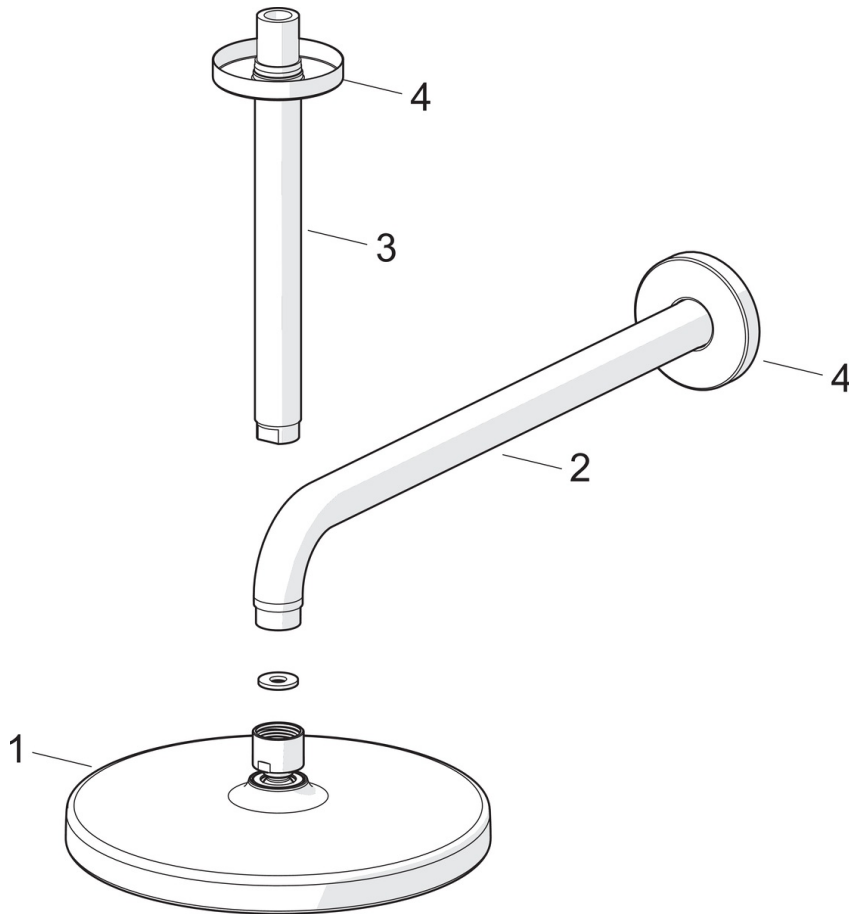

EAN: 4057304010972  
[static.hansa.com/44370100](http://static.hansa.com/44370100)

- Shower
- Ceiling mounted
- Chrome
- Overhead shower, Rotatable ball joint connection, Anti limescale technology (easy to clean)
- Rain
- External thread, Cover plate(s)

### Technical properties

DN-size (nominal dimension) **DN 15**  
 Hot water supply **max. +65°C**  
 Working pressure **1-10 bar**  
 Connection size **G1/2**  
 Length / Height **251 mm**  
 Material **Composite**

### SP44360100

	Name	Code
01	Overhead shower, d 200 mm	44740100
01	Overhead shower, 200x200 mm	44740200
02	Shower pipe, L=350	59913748
03	Shower pipe, L=200 mm	59913749
04	Cover flange, d 65mm	59913750