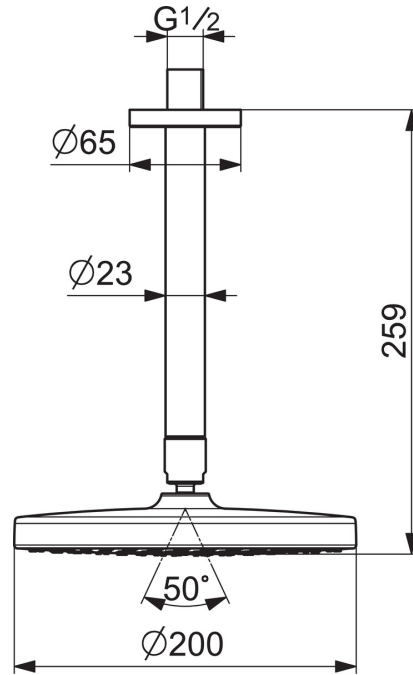

Spare parts

SP44360100

	Name	Code
01	Overhead shower, d 200 mm	44740100
01	Overhead shower, 200x200 mm	44740200
02	Shower pipe, L=350	59913748
03	Shower pipe, L=200 mm	59913749
04	Cover flange, d 65mm	59913750