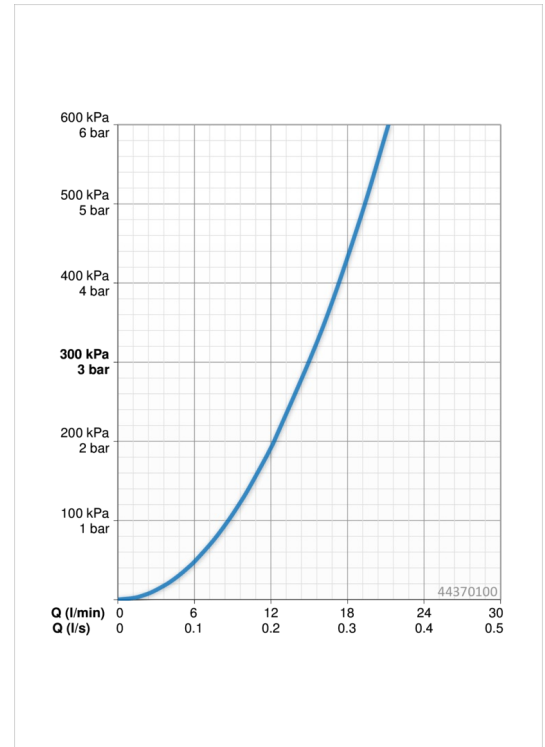

EAN: 4057304010972
static.hansa.com/44370100

- Shower
- Ceiling mounted
- Chrome
- Overhead shower, Rotatable ball joint connection, Anti limescale technology (easy to clean)
- Rain
- External thread, Cover plate(s)

Technical data

Flow properties

Flow-rate at 3 bar **15.0 l/min**

Technical properties

DN-size (nominal dimension) **DN 15**
Hot water supply **max. +65°C**
Working pressure **1-10 bar**
Connection size **G1/2**
Length / Height **251 mm**
Material **Composite**

Regulations

EN standard **EN 1112**
Noise class **I (ISO 3822)**