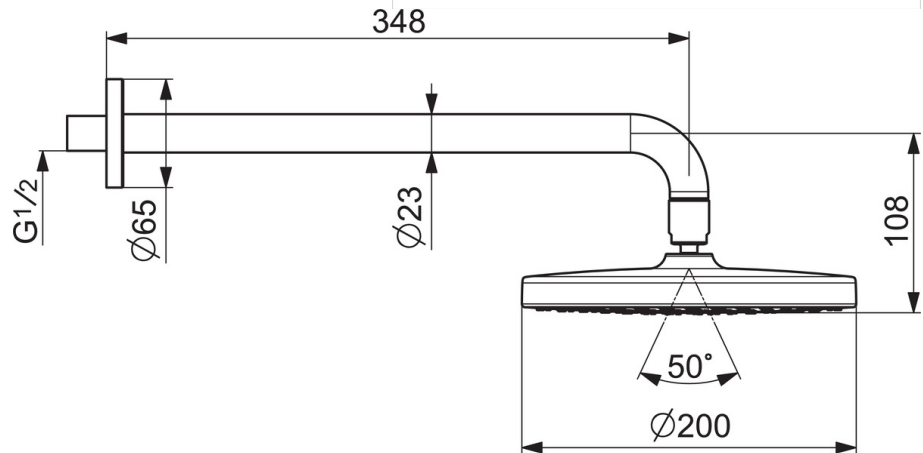

EAN: 4057304013379
static.hansa.com/44360100

- Shower
- Wall mounted
- Chrome
- Overhead shower, Rotatable ball joint connection, Anti limescale technology (easy to clean)
- Rain
- External thread, Cover plate(s)

Technical data

Flow properties

Flow-rate at 3 bar **15.0 l/min**

Technical properties

DN-size (nominal dimension) **DN 15**
 Hot water supply **max. +65°C**
 Working pressure **1-10 bar**
 Connection size **G1/2**
 Projection **348 mm**
 Material **Composite**

Regulations

EN standard **EN 1112**
 Noise class **I (ISO 3822)**

Spare parts

SP44360100

	Name	Code
01	Overhead shower, d 200 mm	44740100
01	Overhead shower, 200x200 mm	44740200
02	Shower pipe, L=350	59913748
03	Shower pipe, L=200 mm	59913749
04	Cover flange, d 65mm	59913750