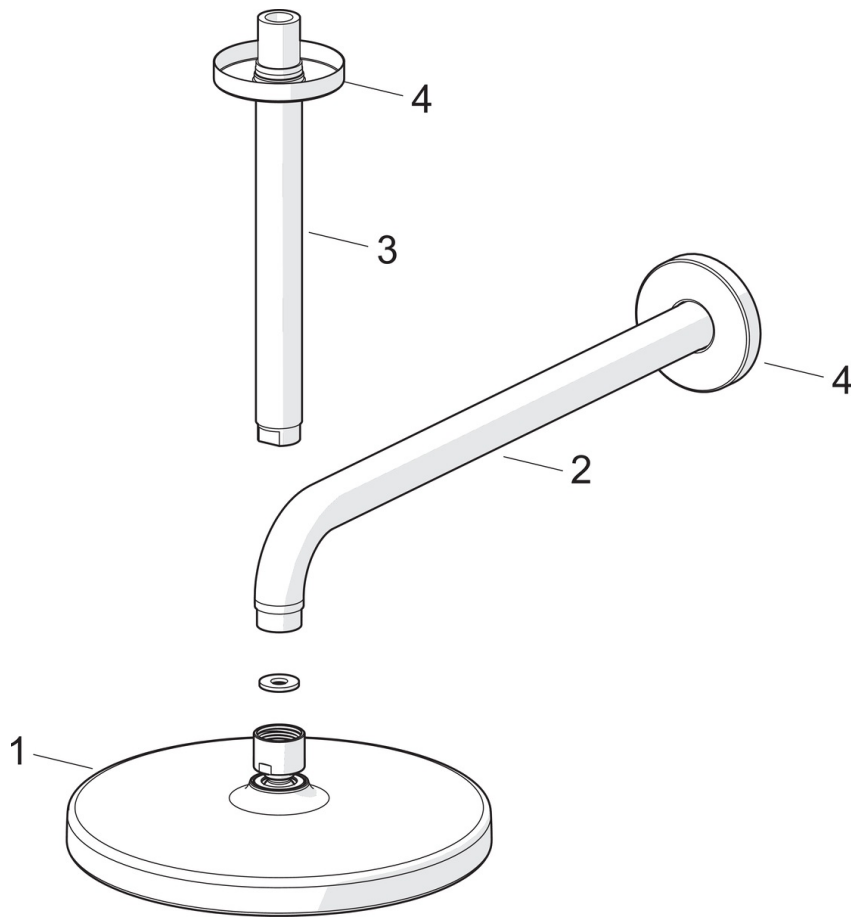

EAN: 4057304013379
static.hansa.com/44360100

- Shower
- Wall mounted
- Chrome
- Overhead shower, Rotatable ball joint connection, Anti limescale technology (easy to clean)
- Rain
- External thread, Cover plate(s)

Technical data

Flow properties

Flow-rate at 3 bar **15.0 l/min**

Technical properties

DN-size (nominal dimension) **DN 15**
 Hot water supply **max. +65°C**
 Working pressure **1-10 bar**
 Connection size **G1/2**
 Projection **348 mm**
 Material **Composite**

Regulations

EN standard **EN 1112**
 Noise class **I (ISO 3822)**

Spare parts

SP44360100

	Name	Code
01	Overhead shower, d 200 mm	44740100
01	Overhead shower, 200x200 mm	44740200
02	Shower pipe, L=350	59913748
03	Shower pipe, L=200 mm	59913749
04	Cover flange, d 65mm	59913750