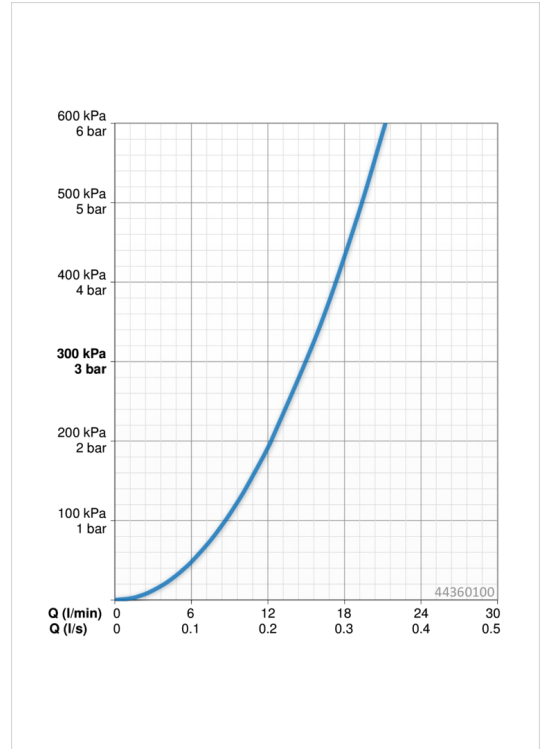

EAN: 4057304013379
static.hansa.com/44360100

- Shower
- Wall mounted
- Chrome
- Overhead shower, Rotatable ball joint connection, Anti limescale technology (easy to clean)
- Rain
- External thread, Cover plate(s)

Technical data

Flow properties

Flow-rate at 3 bar **15.0 l/min**

Technical properties

DN-size (nominal dimension) **DN 15**
Hot water supply **max. +65°C**
Working pressure **1-10 bar**
Connection size **G1/2**
Projection **348 mm**
Material **Composite**

Regulations

EN standard **EN 1112**
Noise class **I (ISO 3822)**